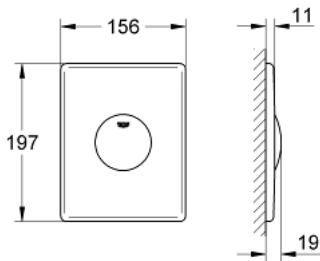

## 37 547 P00 SKATE FLUSH PLATE

### PRODUCT DESCRIPTION

- Colour: matt chrome
- vertical installation
- 156 x 197 mm
- manual activation
- push button actuation
- GROHE LongLife finish