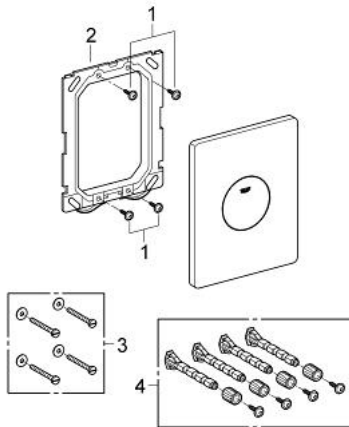

## 37 547 P00 SKATE FLUSH PLATE

### PRODUCT DESCRIPTION

- Colour: matt chrome
- vertical installation
- 156 x 197 mm
- manual activation
- push button actuation
- GROHE LongLife finish

### SPARE PARTS, March 2013 – now

- 1: Screw (Spare part-nr. 6636200M)
- 2: Mounting frame (Spare part-nr. 43207000)
- 3: Fixing set (Spare part-nr. 4308500M)\*
- 4: Fixing set (Spare part-nr. 4215800M)\*