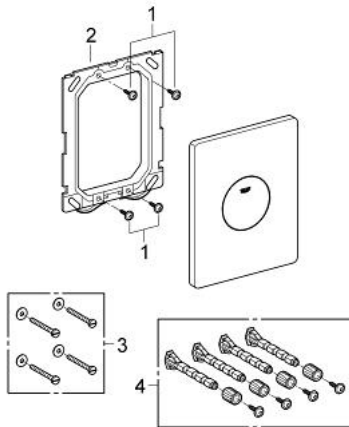

37 547 000 **SKATE FLUSH PLATE**

PRODUCT DESCRIPTION

- Colour: chrome
- vertical installation
- 156 x 197 mm
- manual activation
- push button actuation
- material: ABS
- GROHE LongLife finish

37 547 000 SKATE FLUSH PLATE

SPARE PARTS, March 2013 – now

- 1: Screw (Spare part-nr. 6636200M)
- 2: Mounting frame (Spare part-nr. 43207000)
- 3: Fixing set (Spare part-nr. 4308500M)*
- 4: Fixing set (Spare part-nr. 4215800M)*

* Optional accessories