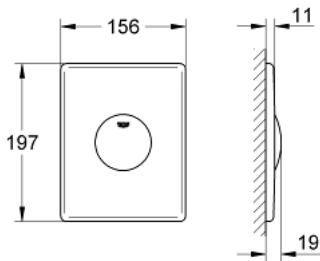

37 547 000 **SKATE FLUSH PLATE**

PRODUCT DESCRIPTION

- Colour: chrome
- vertical installation
- 156 x 197 mm
- manual activation
- push button actuation
- material: ABS
- GROHE LongLife finish

37 547 000 SKATE FLUSH PLATE