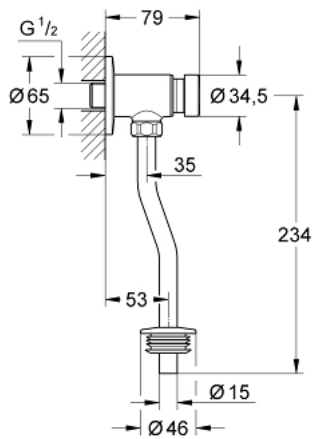

37 396 000 PRESS URINAL FLUSH VALVE

PRODUCT DESCRIPTION

- Colour: chrome
- 15 mm ($\frac{1}{2}$ ")
- material: chrome plated brass
- GROHE LongLife finish
- with wall escutcheon

37 396 000 PRESS URINAL FLUSH VALVE

SPARE PARTS, March 2012 – now

1: Cartridge (Spare part-nr. 42434000)

1.1: Seal kit (Spare part-nr. 4271500M)

1.2: Rings (Spare part-nr. 4282000M)