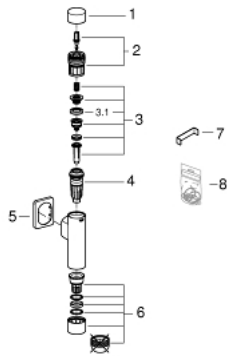

37 349 000 RONDO A.S. FLUSH VALVE FOR WC

PRODUCT DESCRIPTION

- Colour: chrome
- (3/4")
- material: chrome plated brass
- integrated stop valve
- GROHE LongLife finish
- for wash-down and wash-out bowls
- control cap and connection to plastic flush pipe
- with flow rate adjustment
- 6 - 9 l adjustable
- with escutcheon
- flow pressure min 1.2 bar
- operating pressure max 5 bar minimum 1" supply pipe
- low noise (group I acc. to German Noise Specification)

37 349 000 RONDO A.S. FLUSH VALVE FOR WC

SPARE PARTS, September 2018 – now

- 1: Press button (Spare part-nr. 66738000)
 - 2: Actuation unit (Spare part-nr. 42348000)
 - 3: Piston (Spare part-nr. 43451000)
 - 3.1: Sleeve (Spare part-nr. 4376900M)
 - 4: Throttle nozzle (Spare part-nr. 43407000)
 - 5: Escutcheon (Spare part-nr. 66739000)
 - 6: Discharge Sleeve (Spare part-nr. 43342000)
 - 7: Throttle key (Spare part-nr. 43781000)
 - 8: Set of seals (Spare part-nr. 43740000)*
- * Optional accessories