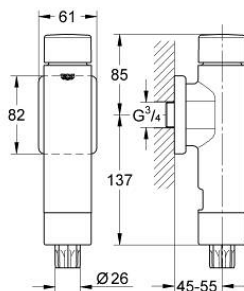

37 349 000 RONDO A.S. FLUSH VALVE FOR WC

PRODUCT DESCRIPTION

- Colour: chrome
- (3/4")
- material: chrome plated brass
- integrated stop valve
- GROHE LongLife finish
- for wash-down and wash-out bowls
- control cap and connection to plastic flush pipe
- with flow rate adjustment
- 6 - 9 l adjustable
- with escutcheon
- flow pressure min 1.2 bar
- operating pressure max 5 bar minimum 1" supply pipe
- low noise (group I acc. to German Noise Specification)

37 349 000 RONDO A.S. FLUSH VALVE FOR WC

SPARE PARTS, September 2018 – now

- 1: Press button (Spare part-nr. 66738000)
 - 2: Actuation unit (Spare part-nr. 42348000)
 - 3: Piston (Spare part-nr. 43451000)
 - 3.1: Sleeve (Spare part-nr. 4376900M)
 - 4: Throttle nozzle (Spare part-nr. 43407000)
 - 5: Escutcheon (Spare part-nr. 66739000)
 - 6: Discharge Sleeve (Spare part-nr. 43342000)
 - 7: Throttle key (Spare part-nr. 43781000)
 - 8: Set of seals (Spare part-nr. 43740000)*
- * Optional accessories