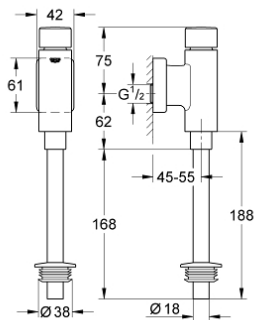

37 342 000 RONDO FLUSH VALVE FOR URINAL

PRODUCT DESCRIPTION

- Colour: chrome
- 15 mm (½")
- material: chrome plated brass
- vandal proof by metal actuation knob
- integrated stop valve
- GROHE LongLife finish
- with control cap and flush pipe connection
- flow rate adjustment
- flush volume adjustable 1.0 - 4.0 l
- with wall escutcheon
- flush pipe 200 mm
- rubber connector with escutcheon
- flow pressure min 0.5 bar
- operating pressure max 5 bar minimum 1" supply pipe

37 342 000 RONDO FLUSH VALVE FOR URINAL

SPARE PARTS, September 2006 – now

- 1: Press button (Spare part-nr. 42346000)
 - 2: Actuation unit (Spare part-nr. 66802000)
 - 3: Piston (Spare part-nr. 43450000)
 - 3.1: Sleeve (Spare part-nr. 4376500M)
 - 4: Supply stop (Spare part-nr. 43393000)
 - 5: Escutcheon (Spare part-nr. 66734000)
 - 6: Nut (Spare part-nr. 42347000)
 - 7: Urinal flush pipe (Spare part-nr. 37035000)
 - 8: Adapter for urinal (Spare part-nr. 43818000)
 - 9: Set of seals (Spare part-nr. 42345000)*
 - 10: Escutcheon (Spare part-nr. 37391000)*
- * Optional accessories