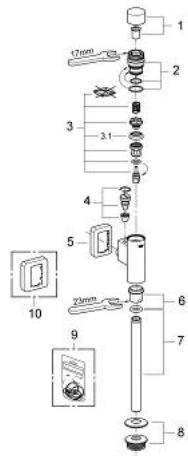

37 342 000 RONDO FLUSH VALVE FOR URINAL

PRODUCT DESCRIPTION

- Colour: chrome
- 15 mm (½")
- material: chrome plated brass
- vandal proof by metal actuation knob
- integrated stop valve
- GROHE LongLife finish
- with control cap and flush pipe connection
- flow rate adjustment
- flush volume adjustable 1.0 - 4.0 l
- with wall escutcheon
- flush pipe 200 mm
- rubber connector with escutcheon
- flow pressure min 0.5 bar
- operating pressure max 5 bar minimum 1" supply pipe

37 342 000 RONDO FLUSH VALVE FOR URINAL

SPARE PARTS, September 2006 – now

- 1: Press button (Spare part-nr. 42346000)
 - 2: Actuation unit (Spare part-nr. 66802000)
 - 3: Piston (Spare part-nr. 43450000)
 - 3.1: Sleeve (Spare part-nr. 4376500M)
 - 4: Supply stop (Spare part-nr. 43393000)
 - 5: Escutcheon (Spare part-nr. 66734000)
 - 6: Nut (Spare part-nr. 42347000)
 - 7: Urinal flush pipe (Spare part-nr. 37035000)
 - 8: Adapter for urinal (Spare part-nr. 43818000)
 - 9: Set of seals (Spare part-nr. 42345000)*
 - 10: Escutcheon (Spare part-nr. 37391000)*
- * Optional accessories