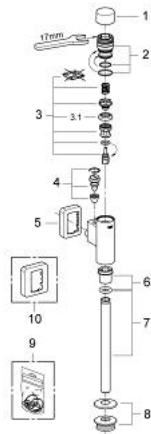

37 339 000 RONDO FLUSH VALVE FOR URINAL

PRODUCT DESCRIPTION

- Colour: chrome
- 15 mm ($\frac{1}{2}$ ")
- material: chrome plated brass
- integrated stop valve
- GROHE LongLife finish
- with control cap and flush pipe connection
- flow rate adjustment
- flush volume adjustable 1.0 - 4.0 l
- with wall escutcheon
- flush pipe 200 mm
- rubber connector with escutcheon
- flow pressure min 0.5 bar
- operating pressure max 5 bar minimum 1" supply pipe

37 339 000 RONDO FLUSH VALVE FOR URINAL

SPARE PARTS, September 2006 – now

- 1: Press button (Spare part-nr. 66728000)
 - 2: Actuation unit (Spare part-nr. 66802000)
 - 3: Piston (Spare part-nr. 43450000)
 - 3.1: Sleeve (Spare part-nr. 4376500M)
 - 4: Supply stop (Spare part-nr. 43393000)
 - 5: Escutcheon (Spare part-nr. 66734000)
 - 6: Nut (Spare part-nr. 42344000)
 - 7: Urinal flush pipe (Spare part-nr. 37035000)
 - 8: Adapter for urinal (Spare part-nr. 43818000)
 - 9: Set of seals (Spare part-nr. 42345000)*
 - 10: Escutcheon (Spare part-nr. 37391000)*
- * Optional accessories