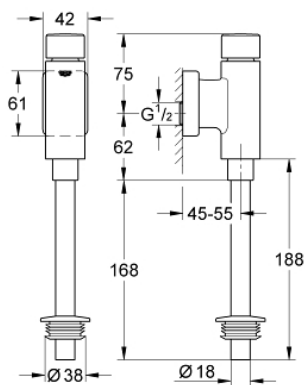

37 339 000 RONDO FLUSH VALVE FOR URINAL

PRODUCT DESCRIPTION

- Colour: chrome
- 15 mm ($\frac{1}{2}$ ")
- material: chrome plated brass
- integrated stop valve
- GROHE LongLife finish
- with control cap and flush pipe connection
- flow rate adjustment
- flush volume adjustable 1.0 - 4.0 l
- with wall escutcheon
- flush pipe 200 mm
- rubber connector with escutcheon
- flow pressure min 0.5 bar
- operating pressure max 5 bar minimum 1" supply pipe

37 339 000 RONDO FLUSH VALVE FOR URINAL

SPARE PARTS, September 2006 – now

- 1: Press button (Spare part-nr. 66728000)
 - 2: Actuation unit (Spare part-nr. 66802000)
 - 3: Piston (Spare part-nr. 43450000)
 - 3.1: Sleeve (Spare part-nr. 4376500M)
 - 4: Supply stop (Spare part-nr. 43393000)
 - 5: Escutcheon (Spare part-nr. 66734000)
 - 6: Nut (Spare part-nr. 42344000)
 - 7: Urinal flush pipe (Spare part-nr. 37035000)
 - 8: Adapter for urinal (Spare part-nr. 43818000)
 - 9: Set of seals (Spare part-nr. 42345000)*
 - 10: Escutcheon (Spare part-nr. 37391000)*
- * Optional accessories