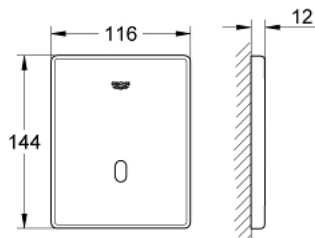

### PRODUCT DESCRIPTION

- Colour: chrome
- with infrared sensor for bi-directional communication for monitoring, configuration and service purpose
- with transformer 100-230 V AC, 50-60 Hz, 6 V DC
- GROHE LongLife finish
- cartridge with solenoid valve and dirt strainer
- front plate 116 x 144 mm
- flow pressure min 0.5 bar
- operating pressure max 10 bar
- 7 pre-set programs:
  - auto flush
  - cleaning mode
  - pre-flush on/off
- additional functions and precise settings by remote control 36 407
- adjustable flow time by hand or remote
- set for final installation
- for Rapido U
- CE approved