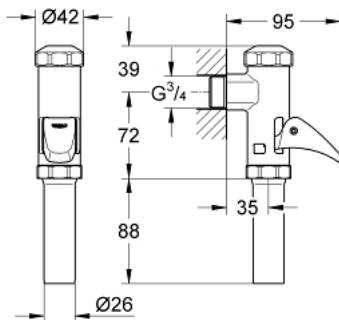

37 141 000 DAL-FULL-AUTOMATIC FLUSH VALVE FOR WC

PRODUCT DESCRIPTION

- Colour: chrome
- (¾")
- material: chrome plated brass
- GROHE LongLife finish
- for wash-down and wash-out bowls
- with automatic flow rate
- flow pressure range from 1.2 - 5.0 bar
- low noise (group II according to German noise specification)

37 141 000 DAL-FULL-AUTOMATIC FLUSH VALVE FOR WC

SPARE PARTS, May 2006 – now

- 1: Cover (Spare part-nr. 43104000)
- 2: Piston (Spare part-nr. 43447000)
- 2.1: Sleeve (Spare part-nr. 4376400M)
- 3: Lever (Spare part-nr. 43056000)
- 4: Discharge Sleeve (Spare part-nr. 43318000)
- 5: Sleeve (Spare part-nr. 43453000)
- 6: Set of seals (Spare part-nr. 43707000)*