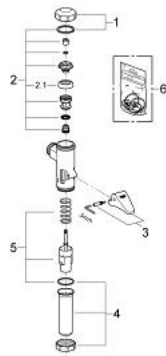

37 141 000 DAL-FULL-AUTOMATIC FLUSH VALVE FOR WC

PRODUCT DESCRIPTION

- Colour: chrome
- (¾")
- material: chrome plated brass
- GROHE LongLife finish
- for wash-down and wash-out bowls
- with automatic flow rate
- flow pressure range from 1.2 - 5.0 bar
- low noise (group II according to German noise specification)

37 141 000 DAL-FULL-AUTOMATIC FLUSH VALVE FOR WC

SPARE PARTS, May 2006 – now

- 1: Cover (Spare part-nr. 43104000)
- 2: Piston (Spare part-nr. 43447000)
- 2.1: Sleeve (Spare part-nr. 4376400M)
- 3: Lever (Spare part-nr. 43056000)
- 4: Discharge Sleeve (Spare part-nr. 43318000)
- 5: Sleeve (Spare part-nr. 43453000)
- 6: Set of seals (Spare part-nr. 43707000)*