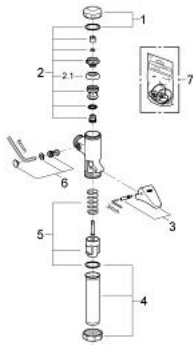

37 139 000 DAL-AUTOMATIC FLUSH VALVE FOR WC

PRODUCT DESCRIPTION

- Colour: chrome
- 3/4"
- material: chrome plated brass
- GROHE LongLife finish
- for wash-down and wash-out bowls
- with flow rate adjustment

37 139 000 DAL-AUTOMATIC FLUSH VALVE FOR WC

SPARE PARTS, May 2006 – now

- 1: Cover (Spare part-nr. 43103000)
- 2: Piston (Spare part-nr. 43448000)
- 2.1: Sleeve (Spare part-nr. 4376500M)
- 3: Lever (Spare part-nr. 43056000)
- 4: Discharge Sleeve (Spare part-nr. 43316000)
- 5: Sleeve (Spare part-nr. 42923000)
- 6: Throttle (Spare part-nr. 43388000)
- 7: Set of seals (Spare part-nr. 43706000)*