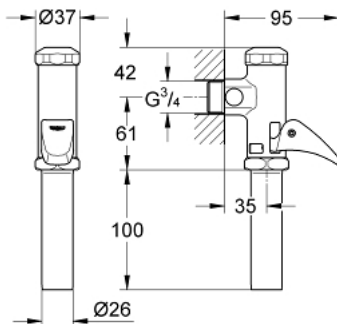

37 139 000 DAL-AUTOMATIC FLUSH VALVE FOR WC

PRODUCT DESCRIPTION

- Colour: chrome
- 3/4"
- material: chrome plated brass
- GROHE LongLife finish
- for wash-down and wash-out bowls
- with flow rate adjustment

37 139 000 DAL-AUTOMATIC FLUSH VALVE FOR WC

SPARE PARTS, May 2006 – now

- 1: Cover (Spare part-nr. 43103000)
- 2: Piston (Spare part-nr. 43448000)
- 2.1: Sleeve (Spare part-nr. 4376500M)
- 3: Lever (Spare part-nr. 43056000)
- 4: Discharge Sleeve (Spare part-nr. 43316000)
- 5: Sleeve (Spare part-nr. 42923000)
- 6: Throttle (Spare part-nr. 43388000)
- 7: Set of seals (Spare part-nr. 43706000)*