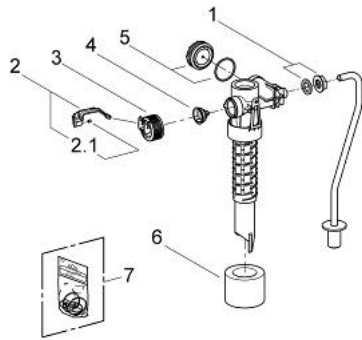

### PRODUCT DESCRIPTION

- Colour: chrome
- 3/8"
- for high and low level cisterns, made of ceramic, plastic or cast iron
- without adapter for the pipe connection
- cap, restrictor
- \*\*) max. shortening 100 mm

### SPARE PARTS, December 2003 – now

- 1: Inlet adaptor (Spare part-nr. 43262000)
  - 2: Lever (Spare part-nr. 43734000)
  - 2.1: Seal (Spare part-nr. 4377000M)
  - 3: Valve head (Spare part-nr. 43536000)
  - 4: Membrane (Spare part-nr. 4375800M)
  - 5: Screw cap (Spare part-nr. 43735000)
  - 6: Valve FLOAT, 5 pcs.. (Spare part-nr. 4379100M)
  - 7: Set of seals (Spare part-nr. 43722000)\*
- \* Optional accessories