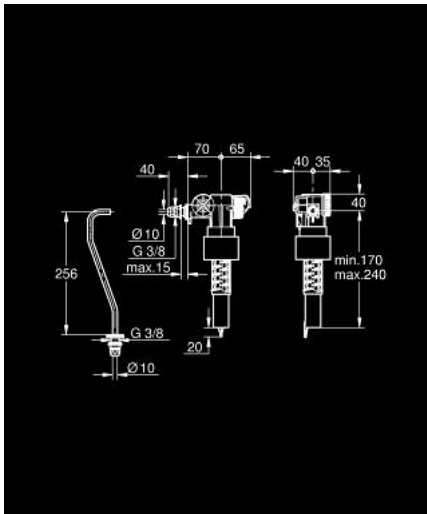

## 37 093 000 FILLING VALVE

### PRODUCT DESCRIPTION

- Colour: chrome
- 3/8"
- for high and low level cisterns, made of ceramic, plastic or cast iron
- without adapter for the pipe connection
- cap, restrictor
- \*\*) max. shortening 100 mm

### SPARE PARTS, December 2003 – now

- 1: Inlet adaptor (Spare part-nr. 43262000)
  - 2: Lever (Spare part-nr. 43734000)
  - 2.1: Seal (Spare part-nr. 4377000M)
  - 3: Valve head (Spare part-nr. 43536000)
  - 4: Membrane (Spare part-nr. 4375800M)
  - 5: Screw cap (Spare part-nr. 43735000)
  - 6: Valve FLOAT, 5 pcs.. (Spare part-nr. 4379100M)
  - 7: Set of seals (Spare part-nr. 43722000)\*
- \* Optional accessories