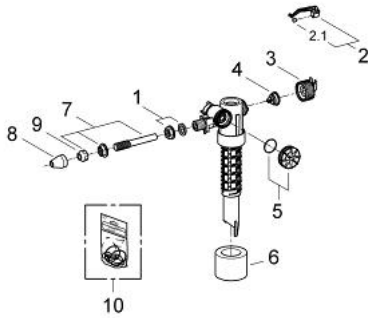

37 092 000 FILLING VALVE

SPARE PARTS, September 1995 – now

- 1: Inlet adaptor (Spare part-nr. 43262000)
- 2: Lever (Spare part-nr. 43734000)
- 2.1: Seal (Spare part-nr. 4377000M)
- 3: Valve head (Spare part-nr. 43536000)
- 4: Membrane (Spare part-nr. 4375800M)
- 5: Screw cap (Spare part-nr. 43735000)
- 6: Valve FLOAT, 5 pcs.. (Spare part-nr. 4379100M)
- 7: Offset compensator (Spare part-nr. 37124000)
- 8: Escutcheon (Spare part-nr. 43234SH0)
- 8: Escutcheon (Spare part-nr. 43234SL0)
- 9: Compression nut (Spare part-nr. 43258000)
- 10: Set of seals (Spare part-nr. 43722000)*