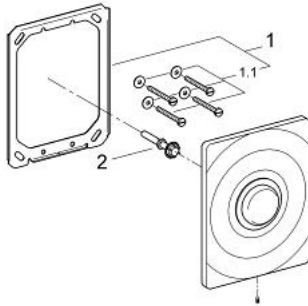

37 069 000 SURF FLUSH PLATE

PRODUCT DESCRIPTION

- Colour: chrome
- vertical installation
- 156 x 197 mm
- for concealed flush valve 6 - 9 l
- material: chrome plated brass
- push button actuation
- fixing frame
- hidden fixing screws
- GROHE LongLife finish

37 069 000 SURF FLUSH PLATE

SPARE PARTS, July 2008 – now

1: Mounting frame (Spare part-nr. 43215000)

1.1: Fixing set (Spare part-nr. 4308500M)

2: Operating rod (Spare part-nr. 43067000)