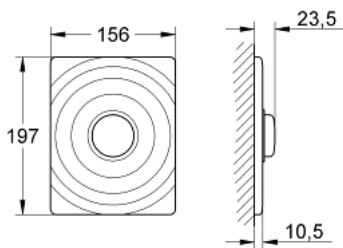

37 069 000 SURF FLUSH PLATE

PRODUCT DESCRIPTION

- Colour: chrome
- vertical installation
- 156 x 197 mm
- for concealed flush valve 6 - 9 l
- material: chrome plated brass
- push button actuation
- fixing frame
- hidden fixing screws
- GROHE LongLife finish

37 069 000 SURF FLUSH PLATE

SPARE PARTS, July 2008 – now

1: Mounting frame (Spare part-nr. 43215000)

1.1: Fixing set (Spare part-nr. 4308500M)

2: Operating rod (Spare part-nr. 43067000)