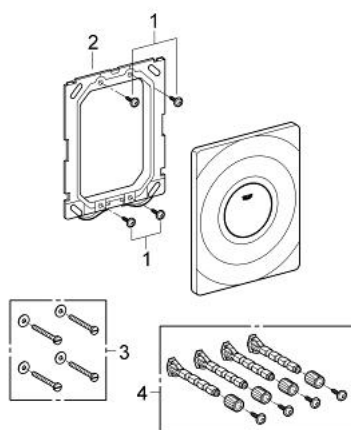

37 063 000 **SURF FLUSH PLATE**

PRODUCT DESCRIPTION

- Colour: chrome
- 156 x 197 mm
- manual activation
- push button actuation
- material: ABS
- GROHE LongLife finish

37 063 000 SURF FLUSH PLATE

SPARE PARTS, March 2013 – now

- 1: Screw (Spare part-nr. 6636200M)
- 2: Mounting frame (Spare part-nr. 43207000)
- 3: Fixing set (Spare part-nr. 4308500M)*
- 4: Fixing set (Spare part-nr. 4215800M)*

* Optional accessories