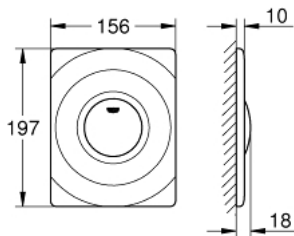

37 063 000 **SURF FLUSH PLATE**

PRODUCT DESCRIPTION

- Colour: chrome
- 156 x 197 mm
- manual activation
- push button actuation
- material: ABS
- GROHE LongLife finish

37 063 000 SURF FLUSH PLATE

SPARE PARTS, March 2013 – now