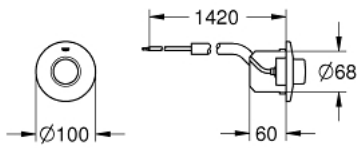

### PRODUCT DESCRIPTION

- Colour: chrome
- GROHE LongLife finish
- push button actuation with escutcheon  $\varnothing$  100 mm
- pneumatic hose 1.50 m
- without flush plate

## 37 060 000 PNEUMATIC ACTUATION

**SPARE PARTS**, November 2005 – now

1: Air hose (Spare part-nr. 43505000)

2: Nipple (Spare part-nr. 4227100M)

3: Distance control (Spare part-nr. 43470000)