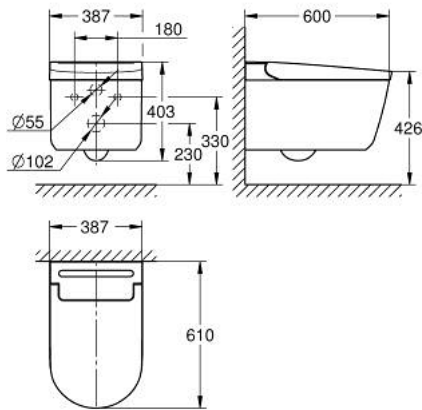

## 36 508 SH0 GROHE SENSIA PRO SMART TOILET FOR CONCEALED FLUSHING CISTERNS, WALL-HUNG

### PRODUCT DESCRIPTION

- Colour: alpine white
- GROHE Hygiene Clean: with antibacterial glazing HyperClean (SIAA Kokin Japanese standard compliant) and non-stick coating AquaCeramic
- GROHE Power Flush: rimless wash down with GROHE Triple Vortex flushing
- GROHE Skin Clean:
  - 2 dedicated adjustable spray arms (1 for anal area, 1 for front spray)
  - separate water way for front spray
  - oscillating spray (automatic forward and reverse motion of the spray)
  - adjustable spray intensity
  - automatic pre- and post-rinsing of spray nozzle with fresh water
  - integrated instant heater provides unlimited warm water
  - adjustable temperature
  - warm air dryer with adjustable temperature
  - descaling function
- PP WC seat and lid with automatic opening/close function
- pyro electric sensor for user detection
- inside bowl night light
- hidden water supply and power supply connections
- manual remote controller with wall-mounted holder
- water supply connection set for concealed cistern
- nominal voltage 220-240 V AC
- main frequency 50-60 Hz
- type of protection IPX4
- complies with EN 1717
- CE approved