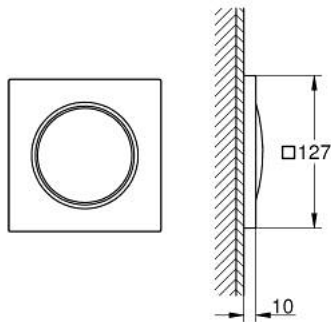

36 472 000 F-DIGITAL DELUXE LIGHT SET

PRODUCT DESCRIPTION

- Colour: chrome
- 127 x 127 mm per module
- full spectrum LED: soft light with changing rainbow colours
- individually adjustable: permanent lighting with colour selection
- - 1 light module with two plug connections
- - 1 light module with one plug connection
- waterproof & corrosion protected
- supply voltage: 12 V DC
- GROHE LongLife finish
- requires rough-in set (29 412), base unit box (112 133 9990), power supply (117 699 9990) and various cable connections – all components to be ordered separately due to installation situation
- Product contains built-in LED lamps, which cannot be changed: energy efficiency class: A+