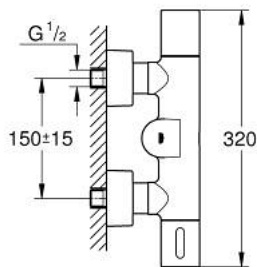

### PRODUCT DESCRIPTION (1/2)

- Colour: chrome
- with infrared sensor for bi-directional communication for monitoring, configuration and service purpose
- 6V lithium battery, type CR-P2
- battery lifetime: approx. 7 years (150 actuations a day)
- ergonomic metal handle
- GROHE LongLife finish
- GROHE CoolTouch
- non-return valve
- dirt strainers
- GROHE SafetyPlus fixed temperature stop
- temperature scale handle with internal safety stop between 35&deg;C and 43&deg;C
- full unmixed hot or cold water in extreme handle position for legionella sampling
- shower bottom outlet with integrated non return-valve
- with S-unions and with covers
- self-sealing escutcheons
- multistage battery status display
- 7 pre-set programs:
- auto flush