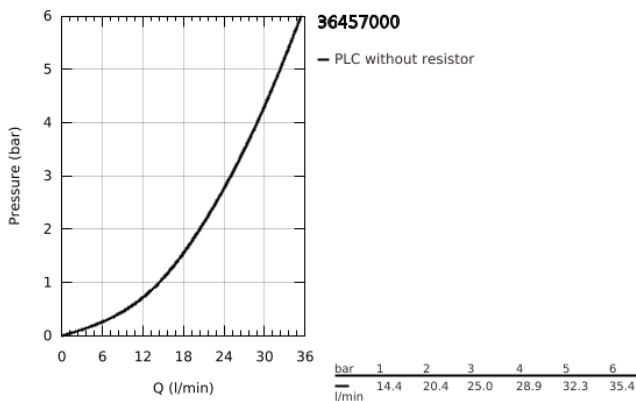

## 36 457 000 EUROSMART COSMOPOLITAN E SPECIAL INFRA-RED ELECTRONIC SHOWER MIXER WITH THERMOSTATIC TEMPERATURE CONTROL

### PRODUCT DESCRIPTION (1/2)

- Colour: chrome
- with infrared sensor for bi-directional communication for monitoring, configuration and service purpose
- 6V lithium battery, type CR-P2
- battery lifetime: approx. 7 years (150 actuations a day)
- ergonomic metal handle
- GROHE LongLife finish
- GROHE CoolTouch
- non-return valve
- dirt strainers
- GROHE SafetyPlus fixed temperature stop
- temperature scale handle with internal safety stop between 35&deg;C and 43&deg;C
- full unmixed hot or cold water in extreme handle position for legionella sampling
- shower bottom outlet with integrated non return-valve
- with S-unions and with covers
- self-sealing escutcheons
- multistage battery status display
- 7 pre-set programs:
- auto flush