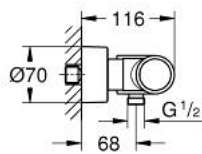

### PRODUCT DESCRIPTION (1/2)

- Colour: chrome
- with infrared sensor for bi-directional communication for monitoring, configuration and service purpose
- 6V lithium battery, type CR-P2
- battery lifetime: approx. 7 years (150 actuations a day)
- ergonomic metal handle
- GROHE LongLife finish
- GROHE CoolTouch
- non-return valve
- dirt strainers
- GROHE SafetyPlus fixed temperature stop
- temperature scale handle with internal safety stop between 35&deg;C and 43&deg;C
- full unmixed hot or cold water in extreme handle position for legionella sampling
- shower bottom outlet with integrated non return-valve
- with S-unions and with covers
- self-sealing escutcheons
- multistage battery status display
- 7 pre-set programs:
- auto flush