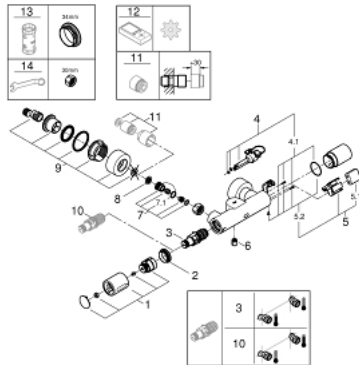

### SPARE PARTS, April 2018 – now

- 1: Temperature control handle (Spare part-nr. 49124000)
  - 2: Fitting ring (Spare part-nr. 47743000)
  - 3: Thermostatic compact cartridge 1/2" (Spare part-nr. 47439000)
  - 4: Solenoid valve (Spare part-nr. 42424000)
  - 4.1: set of screws (Spare part-nr. 42422000)
  - 5: Battery housing with battery (Spare part-nr. 42425000)
  - 5.1: Battery (Spare part-nr. 42886000)
  - 5.2: set of screws (Spare part-nr. 42422000)
  - 6: Non-return valve (Spare part-nr. 08565000)
  - 7: Non-return valve (Spare part-nr. 48277000)
  - 7.1: O-ring  $\varnothing 17 \times \varnothing 2$  (Spare part-nr. 0305500M)
  - 8: Dirt strainer (Spare part-nr. 0726400M)
  - 9: S-union (Spare part-nr. 12693000)
  - 10: GROHE TurboStat cartridge 1/2" (Spare part-nr. 47175000)\*
  - 11: Extension set 1/2", 30 mm (Spare part-nr. 46238000)\*
  - 12: Remote control (Spare part-nr. 36407001)\*
  - 13: Socket Spanner (Spare part-nr. 19332000)\*
  - 14: Special spanner (Spare part-nr. 19377000)\*
- \* Optional accessories