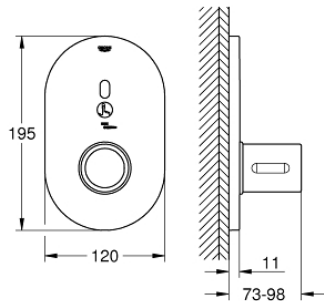

36 456 000 EUROSMART COSMOPOLITAN E SPECIAL <P>INFRA-RED ELECTRONIC FOR CONCEALED SHOWER THERMOSTAT</P>

PRODUCT DESCRIPTION

- Colour: chrome
- with infrared sensor for bi-directional communication for monitoring, configuration and service purpose
- for concealed installation box 36 458 000 and 36 459 000
- ergonomic metal handle
- GROHE LongLife finish
- GROHE SafetyPlus fixed temperature stop
- temperature scale handle with internal safety stop between 35°C and 43°C
- full unmixed hot or cold water in extreme handle position for legionella sampling
- 7 pre-set programs:
 - auto flush
 - thermal disinfection
 - cleaning mode
 - additional functions and precise settings by remote control 36 407
- CE approved

36 456 000 EUROSMART COSMOPOLITAN E SPECIAL <P>INFRA-RED ELECTRONIC FOR CONCEALED SHOWER THERMOSTAT</P>

SPARE PARTS, April 2018 – now

- 1: Mounting frame (Spare part-nr. 42419000)
 - 2: Electronic (Spare part-nr. 42597000)
 - 3: Temperature control handle (Spare part-nr. 49124000)
 - 4: Extension-set 27.5 mm (Spare part-nr. 47780000)*
- * Optional accessories