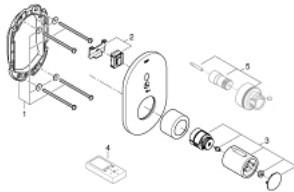

36 456 000 EUROSMART COSMOPOLITAN E SPECIAL <P>INFRA-RED ELECTRONIC FOR CONCEALED SHOWER THERMOSTAT</P>

PRODUCT DESCRIPTION

- Colour: chrome
- with infrared sensor for bi-directional communication for monitoring, configuration and service purpose
- for concealed installation box 36 458 000 and 36 459 000
- ergonomic metal handle
- GROHE LongLife finish
- GROHE SafetyPlus fixed temperature stop
- temperature scale handle with internal safety stop between 35°C and 43°C
- full unmixed hot or cold water in extreme handle position for legionella sampling
- 7 pre-set programs:
 - auto flush
 - thermal disinfection
 - cleaning mode
 - additional functions and precise settings by remote control 36 407
- CE approved

36 456 000 EUROSMART COSMOPOLITAN E SPECIAL <P>INFRA-RED ELECTRONIC FOR CONCEALED SHOWER THERMOSTAT</P>

SPARE PARTS, April 2018 – now

- 1: Mounting frame (Spare part-nr. 42419000)
 - 2: Electronic (Spare part-nr. 42597000)
 - 3: Temperature control handle (Spare part-nr. 49124000)
 - 4: Extension-set 27.5 mm (Spare part-nr. 47780000)*
- * Optional accessories