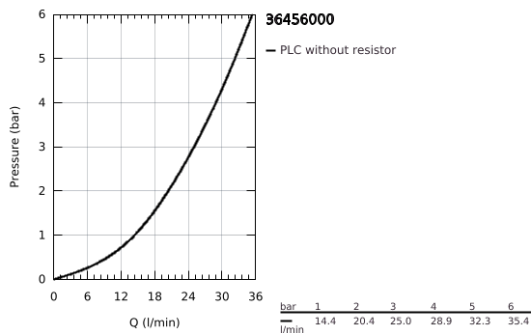

36 456 000 EUROSMART COSMOPOLITAN E SPECIAL <P>INFRA-RED ELECTRONIC FOR CONCEALED SHOWER THERMOSTAT</P>

PRODUCT DESCRIPTION

- Colour: chrome
- with infrared sensor for bi-directional communication for monitoring, configuration and service purpose
- for concealed installation box 36 458 000 and 36 459 000
- ergonomic metal handle
- GROHE LongLife finish
- GROHE SafetyPlus fixed temperature stop
- temperature scale handle with internal safety stop between 35°C and 43°C
- full unmixed hot or cold water in extreme handle position for legionella sampling
- 7 pre-set programs:
 - auto flush
 - thermal disinfection
 - cleaning mode
 - additional functions and precise settings by remote control 36 407
- CE approved

36 456 000 EUROSMART COSMOPOLITAN E SPECIAL <P>INFRA-RED ELECTRONIC FOR CONCEALED SHOWER THERMOSTAT</P>

SPARE PARTS, April 2018 – now

- 1: Mounting frame (Spare part-nr. 42419000)
 - 2: Electronic (Spare part-nr. 42597000)
 - 3: Temperature control handle (Spare part-nr. 49124000)
 - 4: Extension-set 27.5 mm (Spare part-nr. 47780000)*
- * Optional accessories