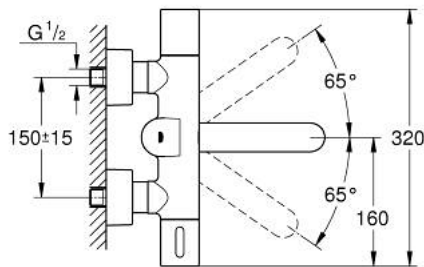

36 455 000 EUROSMART COSMOPOLITAN E SPECIAL INFRA-RED ELECTRONIC WALL BASIN MIXER WITH THERMOSTATIC TEMPERATURE CONTROL

PRODUCT DESCRIPTION (1/2)

- Colour: chrome
- with infrared sensor for bi-directional communication for monitoring, configuration and service purpose
- 6V lithium battery, type CR-P2
- battery lifetime: approx. 7 years (150 actuations a day)
- activation by hand, deactivation automatically when leaving detection zone
- two additional detection modes adjustable (hand-hand or body-body)
- ergonomic metal handle
- GROHE LongLife finish
- maximum flow rate (at 3 bar): 8 l/min
- GROHE CoolTouch
- non-return valve
- dirt strainers
- GROHE SafetyPlus fixed temperature stop
- temperature scale handle with internal safety stop between 35°C and 43°C
- full unmixed hot or cold water in extreme handle position for legionella sampling
- swivel cast spout
- 187 mm

36 455 000 **EUROSMART COSMOPOLITAN E SPECIAL INFRA-RED ELECTRONIC WALL
BASIN MIXER
WITH THERMOSTATIC TEMPERATURE CONTROL**

PRODUCT DESCRIPTION (2/2)

- projection 255 mm
- swivel range stop at 130°
- with S-unions and with covers
- self-sealing escutcheons
- multistage battery status display
- 7 pre-set programs:
- auto flush
- thermal disinfection
- cleaning mode
- additional functions and precise settings by remote control 36 407
- CE approved