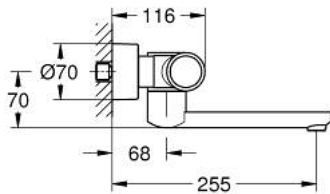

36 455 000 EUROSMART COSMOPOLITAN E SPECIAL INFRA-RED ELECTRONIC WALL BASIN MIXER WITH THERMOSTATIC TEMPERATURE CONTROL

PRODUCT DESCRIPTION (1/2)

- Colour: chrome
- with infrared sensor for bi-directional communication for monitoring, configuration and service purpose
- 6V lithium battery, type CR-P2
- battery lifetime: approx. 7 years (150 actuations a day)
- activation by hand, deactivation automatically when leaving detection zone
- two additional detection modes adjustable (hand-hand or body-body)
- ergonomic metal handle
- GROHE LongLife finish
- maximum flow rate (at 3 bar): 8 l/min
- GROHE CoolTouch
- non-return valve
- dirt strainers
- GROHE SafetyPlus fixed temperature stop
- temperature scale handle with internal safety stop between 35°C and 43°C
- full unmixed hot or cold water in extreme handle position for legionella sampling
- swivel cast spout
- 187 mm

36 455 000 **EUROSMART COSMOPOLITAN E SPECIAL INFRA-RED ELECTRONIC WALL
BASIN MIXER
WITH THERMOSTATIC TEMPERATURE CONTROL**

PRODUCT DESCRIPTION (2/2)

- projection 255 mm
- swivel range stop at 130°
- with S-unions and with covers
- self-sealing escutcheons
- multistage battery status display
- 7 pre-set programs:
- auto flush
- thermal disinfection
- cleaning mode
- additional functions and precise settings by remote control 36 407
- CE approved