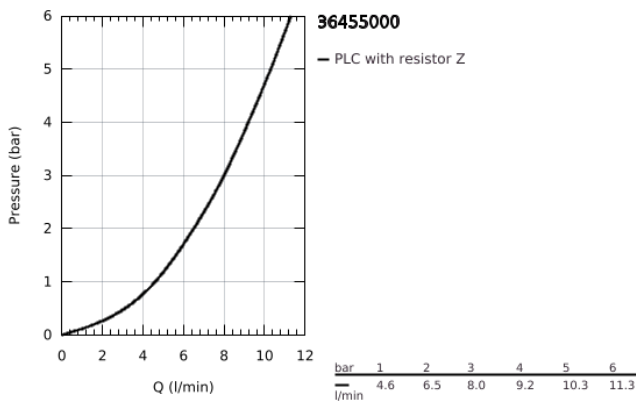

36 455 000 EUROSMART COSMOPOLITAN E SPECIAL INFRA-RED ELECTRONIC WALL BASIN MIXER WITH THERMOSTATIC TEMPERATURE CONTROL

PRODUCT DESCRIPTION (1/2)

- Colour: chrome
- with infrared sensor for bi-directional communication for monitoring, configuration and service purpose
- 6V lithium battery, type CR-P2
- battery lifetime: approx. 7 years (150 actuations a day)
- activation by hand, deactivation automatically when leaving detection zone
- two additional detection modes adjustable (hand-hand or body-body)
- ergonomic metal handle
- GROHE LongLife finish
- maximum flow rate (at 3 bar): 8 l/min
- GROHE CoolTouch
- non-return valve
- dirt strainers
- GROHE SafetyPlus fixed temperature stop
- temperature scale handle with internal safety stop between 35°C and 43°C
- full unmixed hot or cold water in extreme handle position for legionella sampling
- swivel cast spout
- 187 mm

36 455 000 **EUROSMART COSMOPOLITAN E SPECIAL INFRA-RED ELECTRONIC WALL
BASIN MIXER
WITH THERMOSTATIC TEMPERATURE CONTROL**

PRODUCT DESCRIPTION (2/2)

- projection 255 mm
- swivel range stop at 130°
- with S-unions and with covers
- self-sealing escutcheons
- multistage battery status display
- 7 pre-set programs:
- auto flush
- thermal disinfection
- cleaning mode
- additional functions and precise settings by remote control 36 407
- CE approved