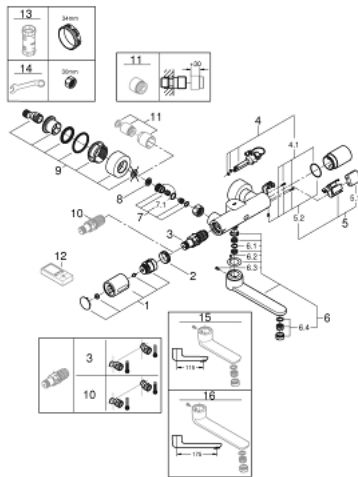

36 455 000 **EUROSMART COSMOPOLITAN E SPECIAL INFRA-RED ELECTRONIC WALL
BASIN MIXER
WITH THERMOSTATIC TEMPERATURE CONTROL**

PRODUCT DESCRIPTION (2/2)

- projection 255 mm
- swivel range stop at 130°
- with S-unions and with covers
- self-sealing escutcheons
- multistage battery status display
- 7 pre-set programs:
- auto flush
- thermal disinfection
- cleaning mode
- additional functions and precise settings by remote control 36 407
- CE approved

36 455 000 EUROSART COSMOPOLITAN E SPECIAL INFRA-RED ELECTRONIC WALL BASIN MIXER WITH THERMOSTATIC TEMPERATURE CONTROL

SPARE PARTS, April 2018 – now

- 1: Temperature control handle (Spare part-nr. 49124000)
 - 2: Fitting ring (Spare part-nr. 47743000)
 - 3: Thermostatic compact cartridge 1/2" (Spare part-nr. 47439000)
 - 4: Solenoid valve (Spare part-nr. 42424000)
 - 4.1: set of screws (Spare part-nr. 42422000)
 - 5: Battery housing with battery (Spare part-nr. 42425000)
 - 5.1: Battery (Spare part-nr. 42886000)
 - 5.2: set of screws (Spare part-nr. 42422000)
 - 6: Outlet (Spare part-nr. 42423000)
 - 6.1: Sealing washer (Spare part-nr. 0128500M)
 - 6.2: set of screws (Spare part-nr. 46670000)
 - 6.3: Flow straightener (Spare part-nr. 13960000)
 - 7: Non-return valve (Spare part-nr. 48277000)
 - 7.1: O-ring $\varnothing 17 \times \varnothing 2$ (Spare part-nr. 0305500M)
 - 8: Dirt strainer (Spare part-nr. 0726400M)
 - 9: S-union (Spare part-nr. 12693000)
 - 10: GROHE TurboStat cartridge 1/2" (Spare part-nr. 47175000)*
 - 11: Extension set 1/2", 30 mm (Spare part-nr. 46238000)*
 - 12: Remote control (Spare part-nr. 36407001)*
 - 13: Socket Spanner (Spare part-nr. 19332000)*
 - 14: Special spanner (Spare part-nr. 19377000)*
 - 15: Cast swivel spout (Spare part-nr. 13378000)*
 - 16: Cast swivel spout (Spare part-nr. 13380000)*
- * Optional accessories