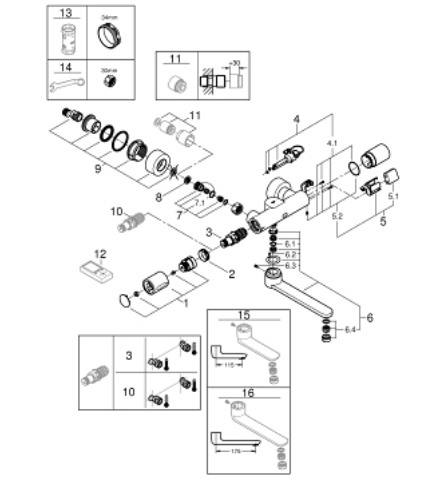

36 454 000 EUROSMART COSMOPOLITAN E SPECIAL INFRA-RED ELECTRONIC WALL BASIN MIXER WITH THERMOSTATIC TEMPERATURE CONTROL

SPARE PARTS, April 2018 – now

- 1: Temperature control handle (Spare part-nr. 49124000)
 - 2: Fitting ring (Spare part-nr. 47743000)
 - 3: Thermostatic compact cartridge 1/2" (Spare part-nr. 47439000)
 - 4: Solenoid valve (Spare part-nr. 42424000)
 - 4.1: set of screws (Spare part-nr. 42422000)
 - 5: Battery housing with battery (Spare part-nr. 42425000)
 - 5.1: Battery (Spare part-nr. 42886000)
 - 5.2: set of screws (Spare part-nr. 42422000)
 - 6: Outlet (Spare part-nr. 42423000)
 - 6.1: Sealing washer (Spare part-nr. 0128500M)
 - 6.2: set of screws (Spare part-nr. 46670000)
 - 6.3: Flow straightener (Spare part-nr. 13960000)
 - 7: Non-return valve (Spare part-nr. 48277000)
 - 7.1: O-ring $\varnothing 17 \times \varnothing 2$ (Spare part-nr. 0305500M)
 - 8: Dirt strainer (Spare part-nr. 0726400M)
 - 9: S-union (Spare part-nr. 12693000)
 - 10: GROHE TurboStat cartridge 1/2" (Spare part-nr. 47175000)*
 - 11: Extension set 1/2", 30 mm (Spare part-nr. 46238000)*
 - 12: Remote control (Spare part-nr. 36407001)*
 - 13: Socket Spanner (Spare part-nr. 19332000)*
 - 14: Special spanner (Spare part-nr. 19377000)*
 - 15: Cast swivel spout (Spare part-nr. 13378000)*
 - 16: Cast swivel spout (Spare part-nr. 13380000)*
- * Optional accessories