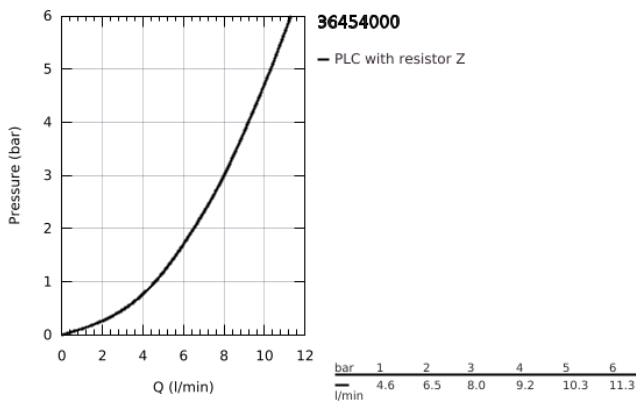

36 454 000 EUROSMART COSMOPOLITAN E SPECIAL INFRA-RED ELECTRONIC WALL BASIN MIXER WITH THERMOSTATIC TEMPERATURE CONTROL

PRODUCT DESCRIPTION (1/2)

- Colour: chrome
- with infrared sensor for bi-directional communication for monitoring, configuration and service purpose
- 6V lithium battery, type CR-P2
- battery lifetime: approx. 7 years (150 actuations a day)
- activation by hand, deactivation automatically when leaving detection zone
- two additional detection modes adjustable (hand-hand or body-body)
- GROHE LongLife finish
- maximum flow rate (at 3 bar): 8 l/min
- GROHE CoolTouch
- non-return valve
- dirt strainers
- GROHE SafetyPlus fixed temperature stop
- temperature scale handle with internal safety stop between 35°C and 43°C
- full unmixed hot or cold water in extreme handle position for legionella sampling
- projection 287 mm
- swivel range stop at 130°
- with S-unions and with covers

Pure Freude
an Wasser

**36 454 000 EUROSMART COSMOPOLITAN E SPECIAL INFRA-RED ELECTRONIC WALL
BASIN MIXER
WITH THERMOSTATIC TEMPERATURE CONTROL**

PRODUCT DESCRIPTION (2/2)

- self-sealing escutcheons
- multistage battery status display
- 7 pre-set programs:
 - auto flush
 - thermal disinfection
 - cleaning mode
- additional functions and precise settings by remote control 36 407
- CE approved