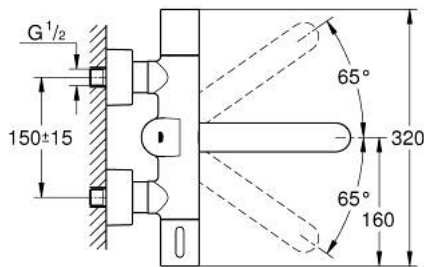

36 454 000 EUROSMART COSMOPOLITAN E SPECIAL INFRA-RED ELECTRONIC WALL BASIN MIXER WITH THERMOSTATIC TEMPERATURE CONTROL

PRODUCT DESCRIPTION (1/2)

- Colour: chrome
- with infrared sensor for bi-directional communication for monitoring, configuration and service purpose
- 6V lithium battery, type CR-P2
- battery lifetime: approx. 7 years (150 actuations a day)
- activation by hand, deactivation automatically when leaving detection zone
- two additional detection modes adjustable (hand-hand or body-body)
- GROHE LongLife finish
- maximum flow rate (at 3 bar): 8 l/min
- GROHE CoolTouch
- non-return valve
- dirt strainers
- GROHE SafetyPlus fixed temperature stop
- temperature scale handle with internal safety stop between 35°C and 43°C
- full unmixed hot or cold water in extreme handle position for legionella sampling
- projection 287 mm
- swivel range stop at 130°
- with S-unions and with covers