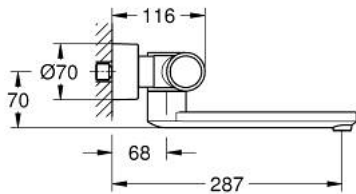

36 454 000 EUROSMART COSMOPOLITAN E SPECIAL INFRA-RED ELECTRONIC WALL BASIN MIXER WITH THERMOSTATIC TEMPERATURE CONTROL

PRODUCT DESCRIPTION (1/2)

- Colour: chrome
- with infrared sensor for bi-directional communication for monitoring, configuration and service purpose
- 6V lithium battery, type CR-P2
- battery lifetime: approx. 7 years (150 actuations a day)
- activation by hand, deactivation automatically when leaving detection zone
- two additional detection modes adjustable (hand-hand or body-body)
- GROHE LongLife finish
- maximum flow rate (at 3 bar): 8 l/min
- GROHE CoolTouch
- non-return valve
- dirt strainers
- GROHE SafetyPlus fixed temperature stop
- temperature scale handle with internal safety stop between 35°C and 43°C
- full unmixed hot or cold water in extreme handle position for legionella sampling
- projection 287 mm
- swivel range stop at 130°
- with S-unions and with covers