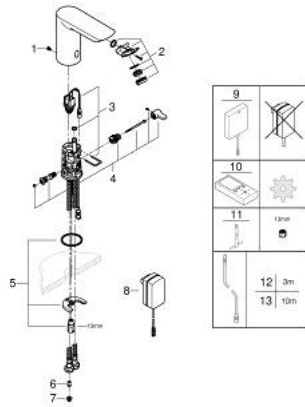

36 453 000 BAU COSMOPOLITAN E INFRA-RED ELECTRONIC BASIN MIXER 1/2" WITH MIXING DEVICE AND TEMPERATURE LIMITER

SPARE PARTS, April 2023 – now

- 1: Screws (Spare part-nr. 4283100M)
- 2: Mousseur (Spare part-nr. 42582000)
- 3: Solenoid valve (Spare part-nr. 42479000)
- 4: Lever (Spare part-nr. 42581000)
- 5: Shank mounting kit (Spare part-nr. 46249000)
- 6: Non-return valve (Spare part-nr. 4257200M)
- 7: Filter (Spare part-nr. 4241300M)
- 8: Mains adaptor (Spare part-nr. 42388000)
- 9: Switch-mode power supply (Spare part-nr. 36338000)*
- 10: Remote control (Spare part-nr. 36407001)*
- 11: Mounting wrench (Spare part-nr. 19017000)*
- 12: Power extension cable (Spare part-nr. 36340000)*
- 13: Power extension cable (Spare part-nr. 36341000)*