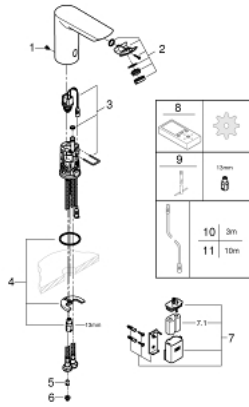

36 452 000 BAU COSMOPOLITAN E INFRA-RED ELECTRONIC BASIN TAP 1/2" WITHOUT MIXING DEVICE

PRODUCT DESCRIPTION

- Colour: chrome
- with infrared sensor for bi-directional communication for monitoring, configuration and service purpose
- for cold or premixed water
- 6V lithium battery, type CR-P2
- battery lifetime: approx. 7 years (150 actuations a day)
- GROHE LongLife finish
- GROHE EcoJoy - less water, perfect flow
- maximum flow rate (at 3 bar): 5 l/min
- Protected Water Ways no contact of water with lead or nickel inside the tap
- body made of composite polymer
- flexible connection hose
- dirt strainers
- integrated solenoid valve
- external battery
- rapid installation system
- multistage battery status display
- 7 pre-set programs:
- auto flush
- thermal disinfection
- cleaning mode
- additional functions and precise settings by remote control 36 407
- CE approved
- type of protection faucet IP 59

36 452 000 BAU COSMOPOLITAN E INFRA-RED ELECTRONIC BASIN TAP 1/2" WITHOUT MIXING DEVICE

SPARE PARTS, May 2020 – now

- 1: Screws (Spare part-nr. 4283100M)
- 2: Mousseur (Spare part-nr. 42582000)
- 3: Solenoid valve (Spare part-nr. 42479000)
- 4: Shank mounting kit (Spare part-nr. 46249000)
- 5: Non-return valve (Spare part-nr. 4257200M)
- 6: Filter (Spare part-nr. 4241300M)
- 7: Battery housing with battery (Spare part-nr. 42393000)
- 7.1: Battery (Spare part-nr. 42886000)
- 8: Remote control (Spare part-nr. 36407001)*
- 9: Mounting wrench (Spare part-nr. 19017000)*
- 10: Power extension cable (Spare part-nr. 36340000)*
- 11: Power extension cable (Spare part-nr. 36341000)*