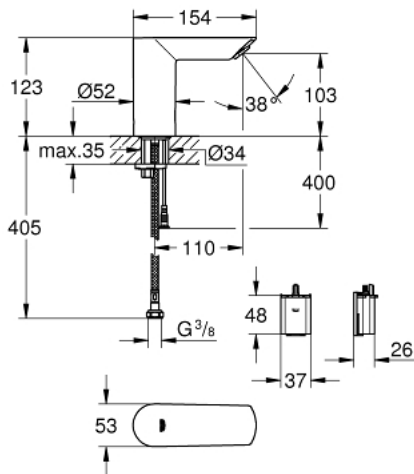

36 452 000 BAU COSMOPOLITAN E INFRA-RED ELECTRONIC BASIN TAP 1/2" WITHOUT MIXING DEVICE

PRODUCT DESCRIPTION

- Colour: chrome
- with infrared sensor for bi-directional communication for monitoring, configuration and service purpose
- for cold or premixed water
- 6V lithium battery, type CR-P2
- battery lifetime: approx. 7 years (150 actuations a day)
- GROHE LongLife finish
- GROHE EcoJoy - less water, perfect flow
- maximum flow rate (at 3 bar): 5 l/min
- Protected Water Ways no contact of water with lead or nickel inside the tap
- body made of composite polymer
- flexible connection hose
- dirt strainers
- integrated solenoid valve
- external battery
- rapid installation system
- multistage battery status display
- 7 pre-set programs:
- auto flush
- thermal disinfection
- cleaning mode
- additional functions and precise settings by remote control 36 407
- CE approved
- type of protection faucet IP 59

36 452 000 BAU COSMOPOLITAN E INFRA-RED ELECTRONIC BASIN TAP 1/2" WITHOUT MIXING DEVICE

SPARE PARTS, May 2020 – now

- 1: Screws (Spare part-nr. 4283100M)
- 2: Mousseur (Spare part-nr. 42582000)
- 3: Solenoid valve (Spare part-nr. 42479000)
- 4: Shank mounting kit (Spare part-nr. 46249000)
- 5: Non-return valve (Spare part-nr. 4257200M)
- 6: Filter (Spare part-nr. 4241300M)
- 7: Battery housing with battery (Spare part-nr. 42393000)
- 7.1: Battery (Spare part-nr. 42886000)
- 8: Remote control (Spare part-nr. 36407001)*
- 9: Mounting wrench (Spare part-nr. 19017000)*
- 10: Power extension cable (Spare part-nr. 36340000)*
- 11: Power extension cable (Spare part-nr. 36341000)*