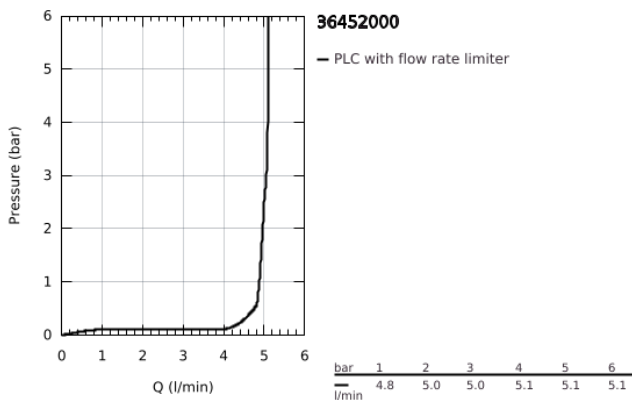

36 452 000 BAU COSMOPOLITAN E INFRA-RED ELECTRONIC BASIN TAP 1/2" WITHOUT MIXING DEVICE

PRODUCT DESCRIPTION

- Colour: chrome
- with infrared sensor for bi-directional communication for monitoring, configuration and service purpose
- for cold or premixed water
- 6V lithium battery, type CR-P2
- battery lifetime: approx. 7 years (150 actuations a day)
- GROHE LongLife finish
- GROHE EcoJoy - less water, perfect flow
- maximum flow rate (at 3 bar): 5 l/min
- Protected Water Ways no contact of water with lead or nickel inside the tap
- body made of composite polymer
- flexible connection hose
- dirt strainers
- integrated solenoid valve
- external battery
- rapid installation system
- multistage battery status display
- 7 pre-set programs:
- auto flush
- thermal disinfection
- cleaning mode
- additional functions and precise settings by remote control 36 407
- CE approved
- type of protection faucet IP 59

36 452 000 BAU COSMOPOLITAN E INFRA-RED ELECTRONIC BASIN TAP 1/2" WITHOUT MIXING DEVICE

SPARE PARTS, May 2020 – now

- 1: Screws (Spare part-nr. 4283100M)
- 2: Mousseur (Spare part-nr. 42582000)
- 3: Solenoid valve (Spare part-nr. 42479000)
- 4: Shank mounting kit (Spare part-nr. 46249000)
- 5: Non-return valve (Spare part-nr. 4257200M)
- 6: Filter (Spare part-nr. 4241300M)
- 7: Battery housing with battery (Spare part-nr. 42393000)
- 7.1: Battery (Spare part-nr. 42886000)
- 8: Remote control (Spare part-nr. 36407001)*
- 9: Mounting wrench (Spare part-nr. 19017000)*
- 10: Power extension cable (Spare part-nr. 36340000)*
- 11: Power extension cable (Spare part-nr. 36341000)*