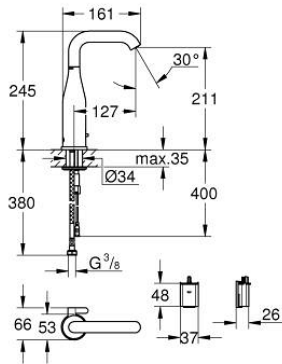

36 445 DC0 ESSENCE E INFRA-RED ELECTRONIC BASIN MIXER 1/2" WITH MIXING DEVICE AND ADJUSTABLE TEMPERATURE LIMITER

PRODUCT DESCRIPTION

- Colour: supersteel
- with infrared sensor for bi-directional communication for monitoring, configuration and service purpose
- 6V lithium battery, type CR-P2
- battery lifetime: approx. 7 years (150 actuations a day)
- GROHE LongLife finish
- GROHE EcoJoy - less water, perfect flow
- maximum flow rate (at 3 bar): 5 l/min
- adjustable swivel area 0° / 150° / 360°
- laminar spray regulator
- flexible connection hoses
- non-return valve
- dirt strainers
- integrated solenoid valve

36 445 DC0 ESSENCE E INFRA-RED ELECTRONIC BASIN MIXER 1/2" WITH MIXING DEVICE AND ADJUSTABLE TEMPERATURE LIMITER

SPARE PARTS, April 2023 – now

- 1: Flow straightener (Spare part-nr. 48376000)
 - 2: Screws (Spare part-nr. 4283100M)
 - 3: Solenoid valve (Spare part-nr. 42479000)
 - 4: Mixing device (Spare part-nr. 42401DC0)
 - 4.1: Sealing washer (Spare part-nr. 4284000M)
 - 5: Mounting set (Spare part-nr. 42400000)
 - 6: Non-return valve (Spare part-nr. 4257200M)
 - 7: Filter (Spare part-nr. 4241300M)
 - 8: Battery housing with battery (Spare part-nr. 42393000)
 - 8.1: Battery (Spare part-nr. 42886000)
 - 9: Remote control (Spare part-nr. 36407001)*
 - 10: Rotation lock (Spare part-nr. 36276000)*
 - 11: Mounting wrench (Spare part-nr. 19017000)*
 - 12: Waste set with push-open plug (Spare part-nr. 65807DC0)*
- * Optional accessories