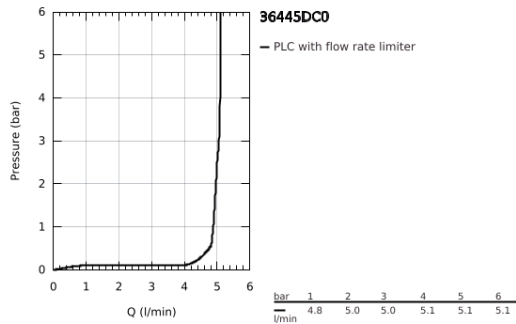

36 445 DC0 ESSENCE E INFRA-RED ELECTRONIC BASIN MIXER 1/2" WITH MIXING DEVICE AND ADJUSTABLE TEMPERATURE LIMITER

PRODUCT DESCRIPTION

- Colour: supersteel
- with infrared sensor for bi-directional communication for monitoring, configuration and service purpose
- 6V lithium battery, type CR-P2
- battery lifetime: approx. 7 years (150 actuations a day)
- GROHE LongLife finish
- GROHE EcoJoy - less water, perfect flow
- maximum flow rate (at 3 bar): 5 l/min
- adjustable swivel area 0° / 150° / 360°
- laminar spray regulator
- flexible connection hoses
- non-return valve
- dirt strainers
- integrated solenoid valve