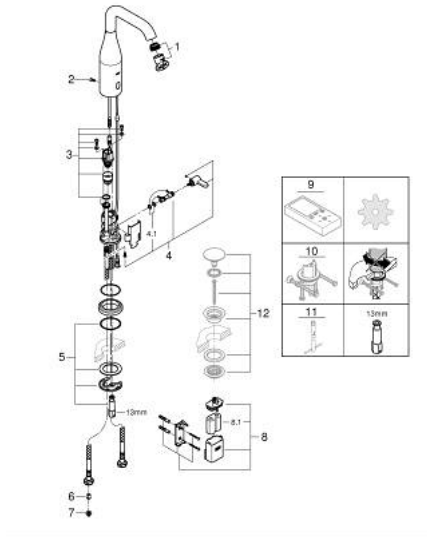

36 445 DC0 ESSENCE E INFRA-RED ELECTRONIC BASIN MIXER 1/2" WITH MIXING DEVICE AND ADJUSTABLE TEMPERATURE LIMITER

PRODUCT DESCRIPTION

- Colour: supersteel
- with infrared sensor for bi-directional communication for monitoring, configuration and service purpose
- 6V lithium battery, type CR-P2
- battery lifetime: approx. 7 years (150 actuations a day)
- GROHE LongLife finish
- GROHE EcoJoy - less water, perfect flow
- maximum flow rate (at 3 bar): 5 l/min
- adjustable swivel area 0° / 150° / 360°
- laminar spray regulator
- flexible connection hoses
- non-return valve
- dirt strainers
- integrated solenoid valve

- external battery
- rapid installation system
- multistage battery status display
- 7 pre-set programs:
- auto flush
- thermal disinfection
- cleaning mode
- additional functions and precise settings by remote control 36 407
- CE approved
- type of protection faucet IP 59K

36 445 DC0 ESSENCE E INFRA-RED ELECTRONIC BASIN MIXER 1/2" WITH MIXING DEVICE AND ADJUSTABLE TEMPERATURE LIMITER

SPARE PARTS, April 2023 – now

- 1: Flow straightener (Spare part-nr. 48376000)
 - 2: Screws (Spare part-nr. 4283100M)
 - 3: Solenoid valve (Spare part-nr. 42479000)
 - 4: Mixing device (Spare part-nr. 42401DC0)
 - 4.1: Sealing washer (Spare part-nr. 4284000M)
 - 5: Mounting set (Spare part-nr. 42400000)
 - 6: Non-return valve (Spare part-nr. 4257200M)
 - 7: Filter (Spare part-nr. 4241300M)
 - 8: Battery housing with battery (Spare part-nr. 42393000)
 - 8.1: Battery (Spare part-nr. 42886000)
 - 9: Remote control (Spare part-nr. 36407001)*
 - 10: Rotation lock (Spare part-nr. 36276000)*
 - 11: Mounting wrench (Spare part-nr. 19017000)*
 - 12: Waste set with push-open plug (Spare part-nr. 65807DC0)*
- * Optional accessories