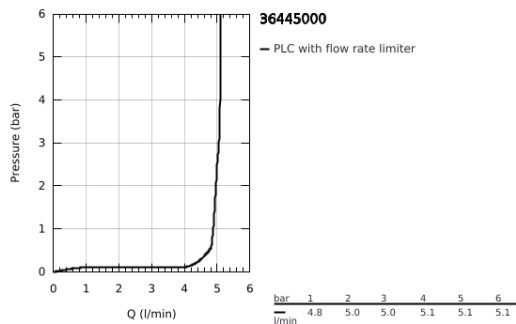

- external battery
- rapid installation system
- multistage battery status display
- 7 pre-set programs:
- auto flush
- thermal disinfection
- cleaning mode
- additional functions and precise settings by remote control 36 407
- CE approved
- type of protection faucet IP 59K