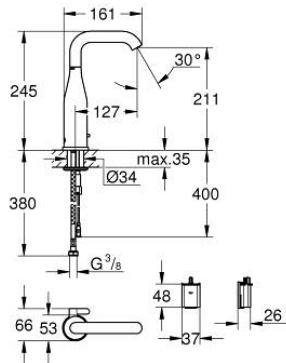

36 445 000 ESSENCE E INFRA-RED ELECTRONIC BASIN MIXER 1/2" WITH MIXING DEVICE AND ADJUSTABLE TEMPERATURE LIMITER

PRODUCT DESCRIPTION

- Colour: chrome
- with infrared sensor for bi-directional communication for monitoring, configuration and service purpose
- 6V lithium battery, type CR-P2
- battery lifetime: approx. 7 years (150 actuations a day)
- GROHE LongLife finish
- GROHE EcoJoy - less water, perfect flow
- maximum flow rate (at 3 bar): 5 l/min
- adjustable swivel area 0° / 150° / 360°
- laminar spray regulator
- flexible connection hoses
- non-return valve
- dirt strainers
- integrated solenoid valve

36 445 000 ESSENCE E INFRA-RED ELECTRONIC BASIN MIXER 1/2" WITH MIXING DEVICE AND ADJUSTABLE TEMPERATURE LIMITER

SPARE PARTS, April 2023 – now

- 1: Flow straightener (Spare part-nr. 48376000)
 - 2: Screws (Spare part-nr. 4283100M)
 - 3: Solenoid valve (Spare part-nr. 42479000)
 - 4: Mixing lever (Spare part-nr. 42401000)
 - 4.1: Sealing washer (Spare part-nr. 4284000M)
 - 5: Mounting set (Spare part-nr. 42400000)
 - 6: Non-return valve (Spare part-nr. 4257200M)
 - 7: Filter (Spare part-nr. 4241300M)
 - 8: Battery housing with battery (Spare part-nr. 42393000)
 - 8.1: Battery (Spare part-nr. 42886000)
 - 9: Remote control (Spare part-nr. 36407001)*
 - 10: Rotation lock (Spare part-nr. 36276000)*
 - 11: Mounting wrench (Spare part-nr. 19017000)*
 - 12: Waste set with push-open plug (Spare part-nr. 65807000)*
- * Optional accessories