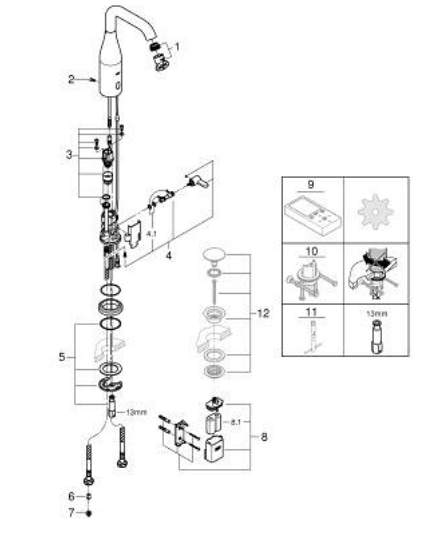

36 445 000 ESSENCE E INFRA-RED ELECTRONIC BASIN MIXER 1/2" WITH MIXING DEVICE AND ADJUSTABLE TEMPERATURE LIMITER

PRODUCT DESCRIPTION

- Colour: chrome
- with infrared sensor for bi-directional communication for monitoring, configuration and service purpose
- 6V lithium battery, type CR-P2
- battery lifetime: approx. 7 years (150 actuations a day)
- GROHE LongLife finish
- GROHE EcoJoy - less water, perfect flow
- maximum flow rate (at 3 bar): 5 l/min
- adjustable swivel area 0° / 150° / 360°
- laminar spray regulator
- flexible connection hoses
- non-return valve
- dirt strainers
- integrated solenoid valve

- external battery
- rapid installation system
- multistage battery status display
- 7 pre-set programs:
- auto flush
- thermal disinfection
- cleaning mode
- additional functions and precise settings by remote control 36 407
- CE approved
- type of protection faucet IP 59K

36 445 000 ESSENCE E INFRA-RED ELECTRONIC BASIN MIXER 1/2" WITH MIXING DEVICE AND ADJUSTABLE TEMPERATURE LIMITER

SPARE PARTS, April 2023 – now

- 1: Flow straightener (Spare part-nr. 48376000)
 - 2: Screws (Spare part-nr. 4283100M)
 - 3: Solenoid valve (Spare part-nr. 42479000)
 - 4: Mixing lever (Spare part-nr. 42401000)
 - 4.1: Sealing washer (Spare part-nr. 4284000M)
 - 5: Mounting set (Spare part-nr. 42400000)
 - 6: Non-return valve (Spare part-nr. 4257200M)
 - 7: Filter (Spare part-nr. 4241300M)
 - 8: Battery housing with battery (Spare part-nr. 42393000)
 - 8.1: Battery (Spare part-nr. 42886000)
 - 9: Remote control (Spare part-nr. 36407001)*
 - 10: Rotation lock (Spare part-nr. 36276000)*
 - 11: Mounting wrench (Spare part-nr. 19017000)*
 - 12: Waste set with push-open plug (Spare part-nr. 65807000)*
- * Optional accessories