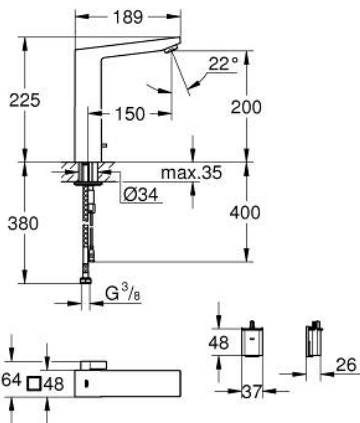

36 441 000 EUROCUBE E INFRA-RED ELECTRONIC BASIN MIXER 1/2" WITH MIXING DEVICE AND ADJUSTABLE TEMPERATURE LIMITER

PRODUCT DESCRIPTION

- Colour: chrome
- with infrared sensor for bi-directional communication for monitoring, configuration and service purpose
- 6V lithium battery, type CR-P2
- battery lifetime: approx. 7 years (150 actuations a day)
- GROHE LongLife finish
- GROHE EcoJoy - less water, perfect flow
- maximum flow rate (at 3 bar): 5 l/min
- laminar spray regulator
- flexible connection hoses
- non-return valve
- dirt strainers
- integrated solenoid valve
- external battery
- rapid installation system
- multistage battery status display
- 7 pre-set programs:
 - auto flush
 - thermal disinfection
 - cleaning mode
- additional functions and precise settings by remote control 36 407
- CE approved
- type of protection faucet IP 59K