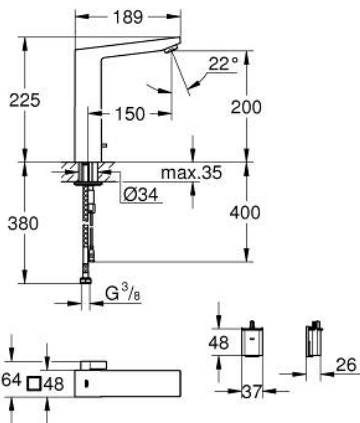

36 441 000 EUROCUBE E INFRA-RED ELECTRONIC BASIN MIXER 1/2" WITH MIXING DEVICE AND ADJUSTABLE TEMPERATURE LIMITER

PRODUCT DESCRIPTION

- Colour: chrome
- with infrared sensor for bi-directional communication for monitoring, configuration and service purpose
- 6V lithium battery, type CR-P2
- battery lifetime: approx. 7 years (150 actuations a day)
- GROHE LongLife finish
- AquaCalibrator
- maximum flow rate (at 3 bar): 5 l/min
- laminar spray regulator
- flexible connection hoses
- non-return valve
- dirt strainers
- integrated solenoid valve
- external battery
- rapid installation system
- multistage battery status display
- 7 pre-set programs:
 - auto flush
 - thermal disinfection
 - cleaning mode
- additional functions and precise settings by remote control 36 407
- CE approved
- type of protection faucet IP 59K