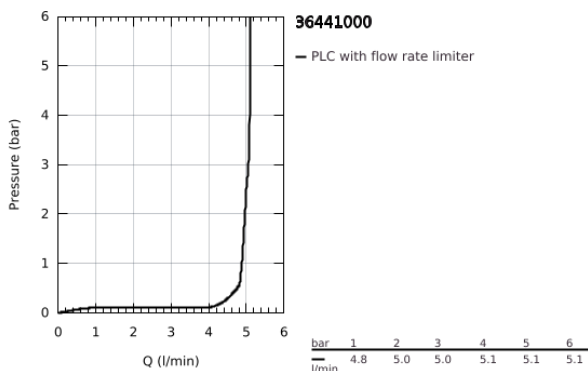

36 441 000 EUROCUBE E INFRA-RED ELECTRONIC BASIN MIXER 1/2" WITH MIXING DEVICE AND ADJUSTABLE TEMPERATURE LIMITER

PRODUCT DESCRIPTION

- Colour: chrome
- with infrared sensor for bi-directional communication for monitoring, configuration and service purpose
- 6V lithium battery, type CR-P2
- battery lifetime: approx. 7 years (150 actuations a day)
- GROHE LongLife finish
- AquaCalibrator
- maximum flow rate (at 3 bar): 5 l/min
- laminar spray regulator
- flexible connection hoses
- non-return valve
- dirt strainers
- integrated solenoid valve
- external battery
- rapid installation system
- multistage battery status display
- 7 pre-set programs:
 - auto flush
 - thermal disinfection
 - cleaning mode
- additional functions and precise settings by remote control 36 407
- CE approved
- type of protection faucet IP 59K