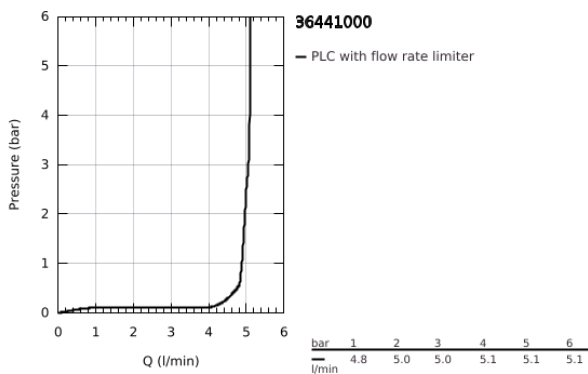

36 441 000 EUROCUBE E INFRA-RED ELECTRONIC BASIN MIXER 1/2" WITH MIXING DEVICE AND ADJUSTABLE TEMPERATURE LIMITER

PRODUCT DESCRIPTION

- Colour: chrome
- with infrared sensor for bi-directional communication for monitoring, configuration and service purpose
- 6V lithium battery, type CR-P2
- battery lifetime: approx. 7 years (150 actuations a day)
- GROHE LongLife finish
- GROHE EcoJoy - less water, perfect flow
- maximum flow rate (at 3 bar): 5 l/min
- laminar spray regulator
- flexible connection hoses
- non-return valve
- dirt strainers
- integrated solenoid valve
- external battery
- rapid installation system
- multistage battery status display
- 7 pre-set programs:
 - auto flush
 - thermal disinfection
 - cleaning mode
- additional functions and precise settings by remote control 36 407
- CE approved
- type of protection faucet IP 59K