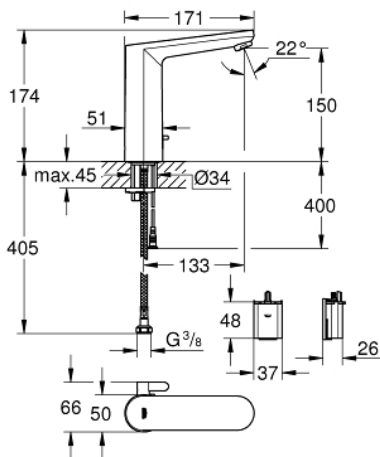

36 422 001 EUROSMART COSMOPOLITAN E INFRA-RED ELECTRONIC BASIN MIXER 1/2" L-SIZE WITH MIXING DEVICE AND ADJUSTABLE TEMPERATURE LIMITER

PRODUCT DESCRIPTION

- Colour: chrome
- with infrared sensor for bi-directional communication for monitoring, configuration and service purpose
- 6V lithium battery, type CR-P2
- battery lifetime: approx. 7 years (150 actuations a day)
- GROHE LongLife finish
- GROHE EcoJoy - less water, perfect flow
- maximum flow rate (at 3 bar): 5 l/min
- flexible connection hoses
- non-return valve
- dirt strainers
- integrated solenoid valve
- external battery
- rapid installation system
- multistage battery status display
- 7 pre-set programs:
- auto flush
- thermal disinfection
- cleaning mode
- additional functions and precise settings by remote control 36 407
- CE approved
- type of protection faucet IP 59

**36 422 001 EUROSART COSMOPOLITAN E INFRA-RED ELECTRONIC BASIN MIXER 1/2" L-SIZE
WITH MIXING DEVICE AND ADJUSTABLE TEMPERATURE LIMITER**

SPARE PARTS, August 2020 – now

- 1: Mousseur (Spare part-nr. 48159000)
 - 2: Solenoid valve (Spare part-nr. 42479000)
 - 3: mixer spindle + lever (Spare part-nr. 42623000)
 - 4: Shank mounting kit (Spare part-nr. 46249000)
 - 5: Non-return valve (Spare part-nr. 4257200M)
 - 6: Filter (Spare part-nr. 4241300M)
 - 7: Battery housing with battery (Spare part-nr. 42393000)
 - 7.1: Battery (Spare part-nr. 42886000)
 - 8: Waste set with push-open plug (Spare part-nr. 65807000)*
 - 9: Remote control (Spare part-nr. 36407001)*
 - 10: Mounting wrench (Spare part-nr. 19017000)*
 - 11: Power extension cable (Spare part-nr. 36340000)*
 - 12: Power extension cable (Spare part-nr. 36341000)*
 - 13: Mousseur (Spare part-nr. 36133000)*
 - 14: cap (Spare part-nr. 42624000)*
- * Optional accessories