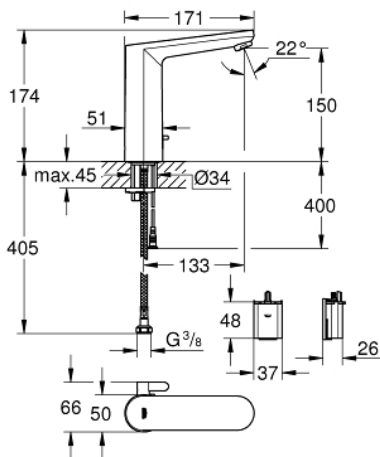

**36 422 001 EUROSART COSMOPOLITAN E INFRA-RED ELECTRONIC BASIN MIXER 1/2" L-SIZE WITH MIXING DEVICE AND ADJUSTABLE TEMPERATURE LIMITER**

**PRODUCT DESCRIPTION**

- Colour: chrome
- with infrared sensor for bi-directional communication for monitoring, configuration and service purpose
- 6V lithium battery, type CR-P2
- battery lifetime: approx. 7 years (150 actuations a day)
- GROHE LongLife finish
- GROHE EcoJoy - less water, perfect flow
- maximum flow rate (at 3 bar): 5 l/min
- flexible connection hoses
- non-return valve
- dirt strainers
- integrated solenoid valve
- external battery
- rapid installation system
- multistage battery status display
- 7 pre-set programs:
  - auto flush
  - thermal disinfection
  - cleaning mode
- additional functions and precise settings by remote control 36 407
- CE approved
- type of protection faucet IP 59
- replaces 36 422 000

**36 422 001 EUROSART COSMOPOLITAN E INFRA-RED ELECTRONIC BASIN MIXER 1/2" L-SIZE  
WITH MIXING DEVICE AND ADJUSTABLE TEMPERATURE LIMITER**

**SPARE PARTS**, August 2020 – now

- 1: Mousseur (Spare part-nr. 48159000)
  - 2: Solenoid valve (Spare part-nr. 42479000)
  - 3: mixer spindle + lever (Spare part-nr. 42623000)
  - 4: Shank mounting kit (Spare part-nr. 46249000)
  - 5: Non-return valve (Spare part-nr. 4257200M)
  - 6: Filter (Spare part-nr. 4241300M)
  - 7: Battery housing with battery (Spare part-nr. 42393000)
  - 7.1: Battery (Spare part-nr. 42886000)
  - 8: Waste set with push-open plug (Spare part-nr. 65807000)\*
  - 9: Remote control (Spare part-nr. 36407001)\*
  - 10: Mounting wrench (Spare part-nr. 19017000)\*
  - 11: Power extension cable (Spare part-nr. 36340000)\*
  - 12: Power extension cable (Spare part-nr. 36341000)\*
  - 13: Mousseur (Spare part-nr. 36133000)\*
  - 14: cap (Spare part-nr. 42624000)\*
- \* Optional accessories