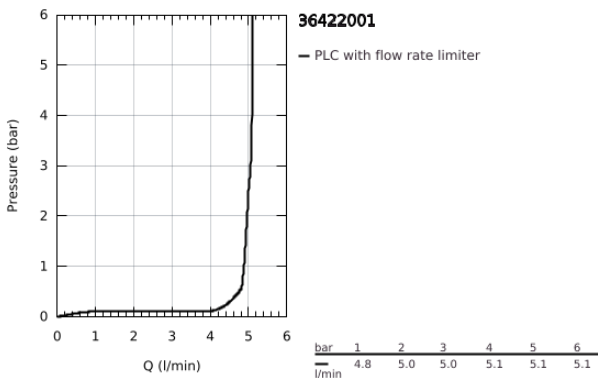

36 422 001 EUROSMART COSMOPOLITAN E INFRA-RED ELECTRONIC BASIN MIXER 1/2" L-SIZE WITH MIXING DEVICE AND ADJUSTABLE TEMPERATURE LIMITER

PRODUCT DESCRIPTION

- Colour: chrome
- with infrared sensor for bi-directional communication for monitoring, configuration and service purpose
- 6V lithium battery, type CR-P2
- battery lifetime: approx. 7 years (150 actuations a day)
- GROHE LongLife finish
- GROHE EcoJoy - less water, perfect flow
- maximum flow rate (at 3 bar): 5 l/min
- flexible connection hoses
- non-return valve
- dirt strainers
- integrated solenoid valve
- external battery
- rapid installation system
- multistage battery status display
- 7 pre-set programs:
- auto flush
- thermal disinfection
- cleaning mode
- additional functions and precise settings by remote control 36 407
- CE approved
- type of protection faucet IP 59

**36 422 001 EUROSART COSMOPOLITAN E INFRA-RED ELECTRONIC BASIN MIXER 1/2" L-SIZE
WITH MIXING DEVICE AND ADJUSTABLE TEMPERATURE LIMITER**

SPARE PARTS, August 2020 – now

- 1: Mousseur (Spare part-nr. 48159000)
 - 2: Solenoid valve (Spare part-nr. 42479000)
 - 3: mixer spindle + lever (Spare part-nr. 42623000)
 - 4: Shank mounting kit (Spare part-nr. 46249000)
 - 5: Non-return valve (Spare part-nr. 4257200M)
 - 6: Filter (Spare part-nr. 4241300M)
 - 7: Battery housing with battery (Spare part-nr. 42393000)
 - 7.1: Battery (Spare part-nr. 42886000)
 - 8: Waste set with push-open plug (Spare part-nr. 65807000)*
 - 9: Remote control (Spare part-nr. 36407001)*
 - 10: Mounting wrench (Spare part-nr. 19017000)*
 - 11: Power extension cable (Spare part-nr. 36340000)*
 - 12: Power extension cable (Spare part-nr. 36341000)*
 - 13: Mousseur (Spare part-nr. 36133000)*
 - 14: cap (Spare part-nr. 42624000)*
- * Optional accessories