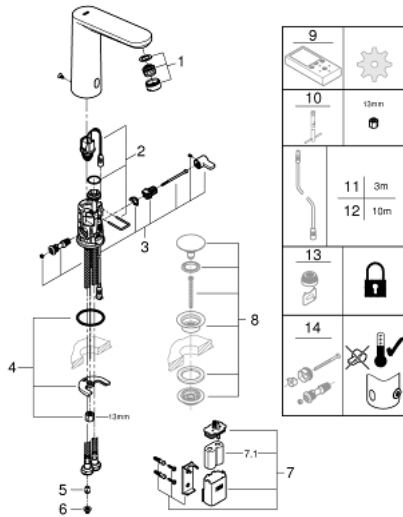

**36 422 001 EUROSART COSMOPOLITAN E INFRA-RED ELECTRONIC BASIN MIXER 1/2" L-SIZE WITH MIXING DEVICE AND ADJUSTABLE TEMPERATURE LIMITER**

**PRODUCT DESCRIPTION**

- Colour: chrome
- with infrared sensor for bi-directional communication for monitoring, configuration and service purpose
- 6V lithium battery, type CR-P2
- battery lifetime: approx. 7 years (150 actuations a day)
- GROHE LongLife finish
- GROHE EcoJoy - less water, perfect flow
- maximum flow rate (at 3 bar): 5 l/min
- flexible connection hoses
- non-return valve
- dirt strainers
- integrated solenoid valve
- external battery
- rapid installation system
- multistage battery status display
- 7 pre-set programs:
  - auto flush
  - thermal disinfection
  - cleaning mode
- additional functions and precise settings by remote control 36 407
- CE approved
- type of protection faucet IP 59
- replaces 36 422 000

**36 422 001 EUROSART COSMOPOLITAN E INFRA-RED ELECTRONIC BASIN MIXER 1/2" L-SIZE  
WITH MIXING DEVICE AND ADJUSTABLE TEMPERATURE LIMITER**

**SPARE PARTS**, August 2020 – now

- 1: Mousseur (Spare part-nr. 48159000)
  - 2: Solenoid valve (Spare part-nr. 42479000)
  - 3: mixer spindle + lever (Spare part-nr. 42623000)
  - 4: Shank mounting kit (Spare part-nr. 46249000)
  - 5: Non-return valve (Spare part-nr. 4257200M)
  - 6: Filter (Spare part-nr. 4241300M)
  - 7: Battery housing with battery (Spare part-nr. 42393000)
  - 7.1: Battery (Spare part-nr. 42886000)
  - 8: Waste set with push-open plug (Spare part-nr. 65807000)\*
  - 9: Remote control (Spare part-nr. 36407001)\*
  - 10: Mounting wrench (Spare part-nr. 19017000)\*
  - 11: Power extension cable (Spare part-nr. 36340000)\*
  - 12: Power extension cable (Spare part-nr. 36341000)\*
  - 13: Mousseur (Spare part-nr. 36133000)\*
  - 14: cap (Spare part-nr. 42624000)\*
- \* Optional accessories