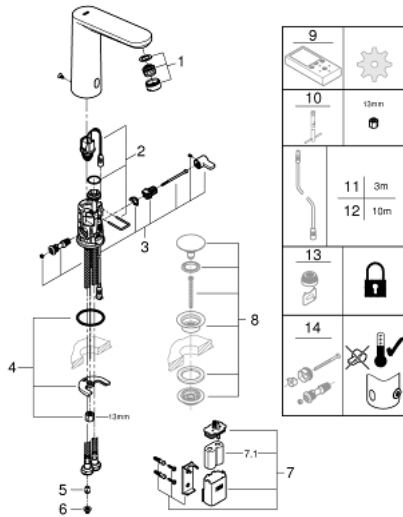

36 422 001 EUROSMART COSMOPOLITAN E INFRA-RED ELECTRONIC BASIN MIXER 1/2" L-SIZE WITH MIXING DEVICE AND ADJUSTABLE TEMPERATURE LIMITER

PRODUCT DESCRIPTION

- Colour: chrome
- with infrared sensor for bi-directional communication for monitoring, configuration and service purpose
- 6V lithium battery, type CR-P2
- battery lifetime: approx. 7 years (150 actuations a day)
- GROHE LongLife finish
- GROHE EcoJoy - less water, perfect flow
- maximum flow rate (at 3 bar): 5 l/min
- flexible connection hoses
- non-return valve
- dirt strainers
- integrated solenoid valve
- external battery
- rapid installation system
- multistage battery status display
- 7 pre-set programs:
- auto flush
- thermal disinfection
- cleaning mode
- additional functions and precise settings by remote control 36 407
- CE approved
- type of protection faucet IP 59

**36 422 001 EUROSART COSMOPOLITAN E INFRA-RED ELECTRONIC BASIN MIXER 1/2" L-SIZE
WITH MIXING DEVICE AND ADJUSTABLE TEMPERATURE LIMITER**

SPARE PARTS, August 2020 – now

- 1: Mousseur (Spare part-nr. 48159000)
 - 2: Solenoid valve (Spare part-nr. 42479000)
 - 3: mixer spindle + lever (Spare part-nr. 42623000)
 - 4: Shank mounting kit (Spare part-nr. 46249000)
 - 5: Non-return valve (Spare part-nr. 4257200M)
 - 6: Filter (Spare part-nr. 4241300M)
 - 7: Battery housing with battery (Spare part-nr. 42393000)
 - 7.1: Battery (Spare part-nr. 42886000)
 - 8: Waste set with push-open plug (Spare part-nr. 65807000)*
 - 9: Remote control (Spare part-nr. 36407001)*
 - 10: Mounting wrench (Spare part-nr. 19017000)*
 - 11: Power extension cable (Spare part-nr. 36340000)*
 - 12: Power extension cable (Spare part-nr. 36341000)*
 - 13: Mousseur (Spare part-nr. 36133000)*
 - 14: cap (Spare part-nr. 42624000)*
- * Optional accessories