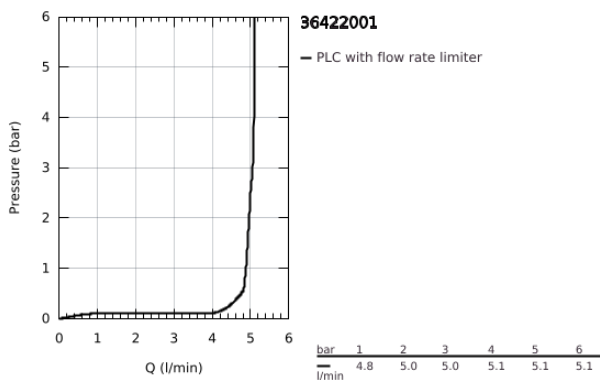

**36 422 001 EUROSART COSMOPOLITAN E INFRA-RED ELECTRONIC BASIN MIXER 1/2" L-SIZE WITH MIXING DEVICE AND ADJUSTABLE TEMPERATURE LIMITER**

**PRODUCT DESCRIPTION**

- Colour: chrome
- with infrared sensor for bi-directional communication for monitoring, configuration and service purpose
- 6V lithium battery, type CR-P2
- battery lifetime: approx. 7 years (150 actuations a day)
- GROHE LongLife finish
- GROHE EcoJoy - less water, perfect flow
- maximum flow rate (at 3 bar): 5 l/min
- flexible connection hoses
- non-return valve
- dirt strainers
- integrated solenoid valve
- external battery
- rapid installation system
- multistage battery status display
- 7 pre-set programs:
  - auto flush
  - thermal disinfection
  - cleaning mode
- additional functions and precise settings by remote control 36 407
- CE approved
- type of protection faucet IP 59
- replaces 36 422 000

**36 422 001 EUROSART COSMOPOLITAN E INFRA-RED ELECTRONIC BASIN MIXER 1/2" L-SIZE  
WITH MIXING DEVICE AND ADJUSTABLE TEMPERATURE LIMITER**

**SPARE PARTS**, August 2020 – now

- 1: Mousseur (Spare part-nr. 48159000)
  - 2: Solenoid valve (Spare part-nr. 42479000)
  - 3: mixer spindle + lever (Spare part-nr. 42623000)
  - 4: Shank mounting kit (Spare part-nr. 46249000)
  - 5: Non-return valve (Spare part-nr. 4257200M)
  - 6: Filter (Spare part-nr. 4241300M)
  - 7: Battery housing with battery (Spare part-nr. 42393000)
  - 7.1: Battery (Spare part-nr. 42886000)
  - 8: Waste set with push-open plug (Spare part-nr. 65807000)\*
  - 9: Remote control (Spare part-nr. 36407001)\*
  - 10: Mounting wrench (Spare part-nr. 19017000)\*
  - 11: Power extension cable (Spare part-nr. 36340000)\*
  - 12: Power extension cable (Spare part-nr. 36341000)\*
  - 13: Mousseur (Spare part-nr. 36133000)\*
  - 14: cap (Spare part-nr. 42624000)\*
- \* Optional accessories