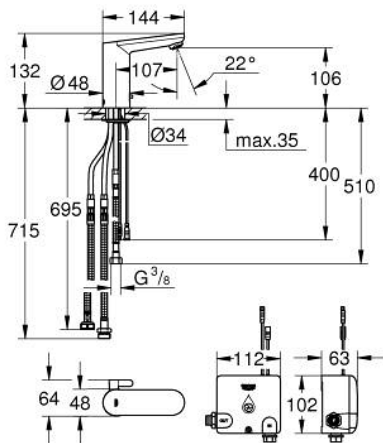

36 386 001 EUROSMART COSMOPOLITAN E POWERBOX

PRODUCT DESCRIPTION

- Colour: chrome
- infra-red electronic basin mixer with mixing device and adjustable temperature limiter
- with infrared sensor for bi-directional communication for monitoring, configuration and service purpose
- including Powerbox self-generating power system
- GROHE LongLife finish
- AquaCalibrator
- maximum flow rate (at 3 bar): 5.5 l/min
- including all flexible connection hoses
- non-return valve
- dirt strainers
- rapid installation system
- power generator with water turbine
- with use of 60 s/24 h stand-by, 260 s/100 h stand-by
- with additional backup power
- 7 pre-set programs:
 - auto flush
 - thermal disinfection
 - cleaning mode
- additional functions and precise settings by remote control 36 407
- CE approved

36 386 001 EUROSMART COSMOPOLITAN E POWERBOX

SPARE PARTS, March 2021 – now

- 1: Screws (Spare part-nr. 4283100M)
- 2: Mousseur (Spare part-nr. 42832000)
- 3: Mixing lever (Spare part-nr. 42401000)
- 4: Connection hose (Spare part-nr. 42403000)
- 4.1: Non-return valve (Spare part-nr. 4240400M)
- 4.2: Filter (Spare part-nr. 4241300M)
- 5: Electronic (Spare part-nr. 42458000)
- 5.1: Battery housing with battery (Spare part-nr. 42393000)
- 6: Generator (Spare part-nr. 42457000)
- 6.1: Battery housing with battery (Spare part-nr. 42393000)
- 7: Solenoid valve (Spare part-nr. 42456000)
- 8: Remote control (Spare part-nr. 36407001)*
- 9: Mousseur (Spare part-nr. 36133000)*
- 10: Hidden mixing device

(Spare part-nr. 42408000)*

* Optional accessories