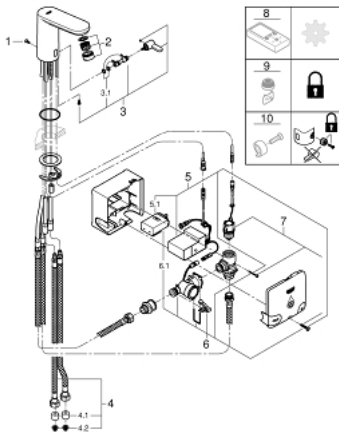

36 386 001 EUROSMART COSMOPOLITAN E POWERBOX

PRODUCT DESCRIPTION

- Colour: chrome
- infra-red electronic basin mixer with mixing device and adjustable temperature limiter
- with infrared sensor for bi-directional communication for monitoring, configuration and service purpose
- including Powerbox self-generating power system
- GROHE LongLife finish
- GROHE EcoJoy - less water, perfect flow
- maximum flow rate (at 3 bar): 5.5 l/min
- including all flexible connection hoses
- non-return valve
- dirt strainers
- rapid installation system
- power generator with water turbine
- internal energy saving unit
- with use of 60 s/24 h stand-by, 260 s/100 h stand-by
- with additional backup power
- 7 pre-set programs:
 - auto flush
 - thermal disinfection
 - cleaning mode
- additional functions and precise settings by remote control 36 407
- CE approved

36 386 001 EUROSMART COSMOPOLITAN E POWERBOX

SPARE PARTS, March 2021 – now

- 1: Screws (Spare part-nr. 4283100M)
- 2: Mousseur (Spare part-nr. 42832000)
- 3: Mixing lever (Spare part-nr. 42401000)
- 4: Connection hose (Spare part-nr. 42403000)
- 4.1: Non-return valve (Spare part-nr. 4240400M)
- 4.2: Filter (Spare part-nr. 4241300M)
- 5: Electronic (Spare part-nr. 42458000)
- 5.1: Battery housing with battery (Spare part-nr. 42393000)
- 6: Generator (Spare part-nr. 42457000)
- 6.1: Battery housing with battery (Spare part-nr. 42393000)
- 7: Solenoid valve (Spare part-nr. 42456000)
- 8: Remote control (Spare part-nr. 36407001)*
- 9: Mousseur (Spare part-nr. 36133000)*
- 10: Hidden mixing device

(Spare part-nr. 42408000)*

* Optional accessories