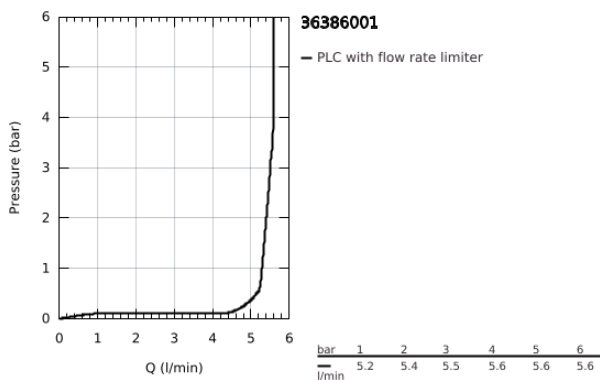

36 386 001 EUROSMART COSMOPOLITAN E POWERBOX

PRODUCT DESCRIPTION

- Colour: chrome
- infra-red electronic basin mixer with mixing device and adjustable temperature limiter
- with infrared sensor for bi-directional communication for monitoring, configuration and service purpose
- including Powerbox self-generating power system
- GROHE LongLife finish
- AquaCalibrator
- maximum flow rate (at 3 bar): 5.5 l/min
- including all flexible connection hoses
- non-return valve
- dirt strainers
- rapid installation system
- power generator with water turbine
- with use of 60 s/24 h stand-by, 260 s/100 h stand-by
- with additional backup power
- 7 pre-set programs:
 - auto flush
 - thermal disinfection
 - cleaning mode
- additional functions and precise settings by remote control 36 407
- CE approved