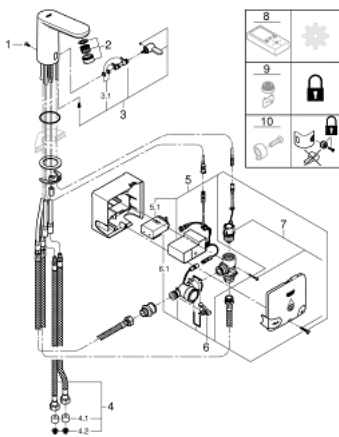

36 386 001 EUROSMART COSMOPOLITAN E POWERBOX

PRODUCT DESCRIPTION

- Colour: chrome
- infra-red electronic basin mixer with mixing device and adjustable temperature limiter
- with infrared sensor for bi-directional communication for monitoring, configuration and service purpose
- including Powerbox self-generating power system
- GROHE LongLife finish
- AquaCalibrator
- maximum flow rate (at 3 bar): 5.5 l/min
- including all flexible connection hoses
- non-return valve
- dirt strainers
- rapid installation system
- power generator with water turbine
- with use of 60 s/24 h stand-by, 260 s/100 h stand-by
- with additional backup power
- 7 pre-set programs:
 - auto flush
 - thermal disinfection
 - cleaning mode
- additional functions and precise settings by remote control 36 407
- CE approved

36 386 001 EUROSMART COSMOPOLITAN E POWERBOX

SPARE PARTS, March 2021 – now

- 1: Screws (Spare part-nr. 4283100M)
- 2: Mousseur (Spare part-nr. 42832000)
- 3: Mixing lever (Spare part-nr. 42401000)
- 4: Connection hose (Spare part-nr. 42403000)
- 4.1: Non-return valve (Spare part-nr. 4240400M)
- 4.2: Filter (Spare part-nr. 4241300M)
- 5: Electronic (Spare part-nr. 42458000)
- 5.1: Battery housing with battery (Spare part-nr. 42393000)
- 6: Generator (Spare part-nr. 42457000)
- 6.1: Battery housing with battery (Spare part-nr. 42393000)
- 7: Solenoid valve (Spare part-nr. 42456000)
- 8: Remote control (Spare part-nr. 36407001)*
- 9: Mousseur (Spare part-nr. 36133000)*
- 10: Hidden mixing device

(Spare part-nr. 42408000)*

* Optional accessories