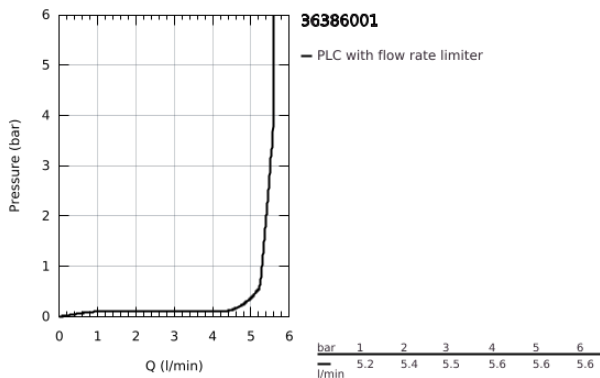

36 386 001 EUROSMART COSMOPOLITAN E POWERBOX

PRODUCT DESCRIPTION

- Colour: chrome
- infra-red electronic basin mixer with mixing device and adjustable temperature limiter
- with infrared sensor for bi-directional communication for monitoring, configuration and service purpose
- including Powerbox self-generating power system
- GROHE LongLife finish
- GROHE EcoJoy - less water, perfect flow
- maximum flow rate (at 3 bar): 5.5 l/min
- including all flexible connection hoses
- non-return valve
- dirt strainers
- rapid installation system
- power generator with water turbine
- internal energy saving unit
- with use of 60 s/24 h stand-by, 260 s/100 h stand-by
- with additional backup power
- 7 pre-set programs:
 - auto flush
 - thermal disinfection
 - cleaning mode
- additional functions and precise settings by remote control 36 407
- CE approved