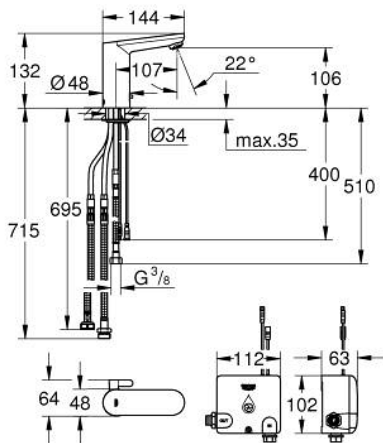

36 386 001 EUROSMART COSMOPOLITAN E POWERBOX

PRODUCT DESCRIPTION

- Colour: chrome
- infra-red electronic basin mixer with mixing device and adjustable temperature limiter
- with infrared sensor for bi-directional communication for monitoring, configuration and service purpose
- including Powerbox self-generating power system
- GROHE LongLife finish
- GROHE EcoJoy - less water, perfect flow
- maximum flow rate (at 3 bar): 5.5 l/min
- including all flexible connection hoses
- non-return valve
- dirt strainers
- rapid installation system
- power generator with water turbine
- internal energy saving unit
- with use of 60 s/24 h stand-by, 260 s/100 h stand-by
- with additional backup power
- 7 pre-set programs:
 - auto flush
 - thermal disinfection
 - cleaning mode
- additional functions and precise settings by remote control 36 407
- CE approved

36 386 001 EUROSMART COSMOPOLITAN E POWERBOX

SPARE PARTS, March 2021 – now

- 1: Screws (Spare part-nr. 4283100M)
- 2: Mousseur (Spare part-nr. 42832000)
- 3: Mixing lever (Spare part-nr. 42401000)
- 4: Connection hose (Spare part-nr. 42403000)
- 4.1: Non-return valve (Spare part-nr. 4240400M)
- 4.2: Filter (Spare part-nr. 4241300M)
- 5: Electronic (Spare part-nr. 42458000)
- 5.1: Battery housing with battery (Spare part-nr. 42393000)
- 6: Generator (Spare part-nr. 42457000)
- 6.1: Battery housing with battery (Spare part-nr. 42393000)
- 7: Solenoid valve (Spare part-nr. 42456000)
- 8: Remote control (Spare part-nr. 36407001)*
- 9: Mousseur (Spare part-nr. 36133000)*
- 10: Hidden mixing device

(Spare part-nr. 42408000)*

* Optional accessories