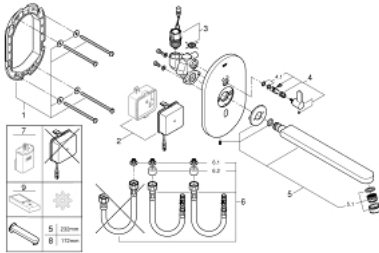

36 376 000 EUROSMART COSMOPOLITAN E INFRA-RED ELECTRONIC BASIN MIXER WITH MIXING DEVICE AND ADJUSTABLE TEMPERATURE LIMITER

PRODUCT DESCRIPTION

- Colour: chrome
- with infrared sensor for bi-directional communication for monitoring, configuration and service purpose
- with transformer 100-230 V AC, 50-60 Hz, 6 V DC
- GROHE LongLife finish
- maximum flow rate (at 3 bar): 8 l/min
- laminar flow straightener
- chrome escutcheon
- chrome spout
- projection 232 mm
- 7 pre-set programs:
 - auto flush
 - thermal disinfection
 - cleaning mode
- additional functions and precise settings by remote control 36 407
- set for final installation for concealed fitting box
- 36 339 001
- CE approved

36 376 000 EUROSMART COSMOPOLITAN E INFRA-RED ELECTRONIC BASIN MIXER WITH MIXING DEVICE AND ADJUSTABLE TEMPERATURE LIMITER

SPARE PARTS, October 2018 – now

- 1: Mounting frame (Spare part-nr. 42419000)
 - 2: Switching power supply (Spare part-nr. 42470000)
 - 3: Solenoid valve (Spare part-nr. 42469000)
 - 4: Mixing lever (Spare part-nr. 42441000)
 - 4.1: Sealing washer (Spare part-nr. 4284000M)
 - 5: Outlet (Spare part-nr. 42418000)
 - 5.1: Flow straightener (Spare part-nr. 13960000)
 - 6: Connection hose set (Spare part-nr. 42417000)
 - 6.1: Filter (Spare part-nr. 4241300M)
 - 6.2: Non-return valve (Spare part-nr. 4240400M)
 - 7: Battery housing with battery (Spare part-nr. 42393000)*
 - 8: Outlet (Spare part-nr. 42420000)*
 - 9: Remote control (Spare part-nr. 36407001)*
- * Optional accessories