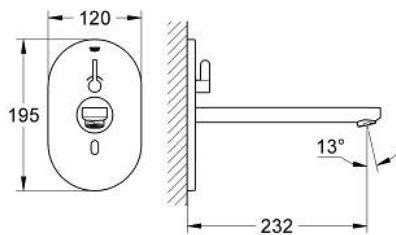

36 376 000 EUROSMART COSMOPOLITAN E INFRA-RED ELECTRONIC BASIN MIXER WITH MIXING DEVICE AND ADJUSTABLE TEMPERATURE LIMITER

PRODUCT DESCRIPTION

- Colour: chrome
- with infrared sensor for bi-directional communication for monitoring, configuration and service purpose
- with transformer 100-230 V AC, 50-60 Hz, 6 V DC
- GROHE LongLife finish
- maximum flow rate (at 3 bar): 8 l/min
- laminar flow straightener
- chrome escutcheon
- chrome spout
- projection 232 mm
- 7 pre-set programs:
 - auto flush
 - thermal disinfection
 - cleaning mode
- additional functions and precise settings by remote control 36 407
- set for final installation for concealed fitting box
- 36 339 001
- CE approved

36 376 000 EUROSMART COSMOPOLITAN E INFRA-RED ELECTRONIC BASIN MIXER WITH MIXING DEVICE AND ADJUSTABLE TEMPERATURE LIMITER

SPARE PARTS, October 2018 – now

- 1: Mounting frame (Spare part-nr. 42419000)
 - 2: Switching power supply (Spare part-nr. 42470000)
 - 3: Solenoid valve (Spare part-nr. 42469000)
 - 4: Mixing lever (Spare part-nr. 42441000)
 - 4.1: Sealing washer (Spare part-nr. 4284000M)
 - 5: Outlet (Spare part-nr. 42418000)
 - 5.1: Flow straightener (Spare part-nr. 13960000)
 - 6: Connection hose set (Spare part-nr. 42417000)
 - 6.1: Filter (Spare part-nr. 4241300M)
 - 6.2: Non-return valve (Spare part-nr. 4240400M)
 - 7: Battery housing with battery (Spare part-nr. 42393000)*
 - 8: Outlet (Spare part-nr. 42420000)*
 - 9: Remote control (Spare part-nr. 36407001)*
- * Optional accessories