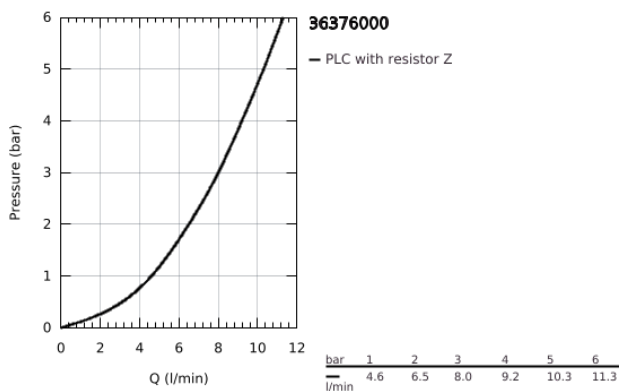

36 376 000 EUROSMART COSMOPOLITAN E INFRA-RED ELECTRONIC BASIN MIXER WITH MIXING DEVICE AND ADJUSTABLE TEMPERATURE LIMITER

PRODUCT DESCRIPTION

- Colour: chrome
- with infrared sensor for bi-directional communication for monitoring, configuration and service purpose
- with transformer 100-230 V AC, 50-60 Hz, 6 V DC
- GROHE LongLife finish
- maximum flow rate (at 3 bar): 8 l/min
- laminar flow straightener
- chrome escutcheon
- chrome spout
- projection 232 mm
- 7 pre-set programs:
 - auto flush
 - thermal disinfection
 - cleaning mode
- additional functions and precise settings by remote control 36 407
- set for final installation for concealed fitting box
- 36 339 001
- CE approved

36 376 000 EUROSMART COSMOPOLITAN E INFRA-RED ELECTRONIC BASIN MIXER WITH MIXING DEVICE AND ADJUSTABLE TEMPERATURE LIMITER

SPARE PARTS, October 2018 – now

- 1: Mounting frame (Spare part-nr. 42419000)
 - 2: Switching power supply (Spare part-nr. 42470000)
 - 3: Solenoid valve (Spare part-nr. 42469000)
 - 4: Mixing lever (Spare part-nr. 42441000)
 - 4.1: Sealing washer (Spare part-nr. 4284000M)
 - 5: Outlet (Spare part-nr. 42418000)
 - 5.1: Flow straightener (Spare part-nr. 13960000)
 - 6: Connection hose set (Spare part-nr. 42417000)
 - 6.1: Filter (Spare part-nr. 4241300M)
 - 6.2: Non-return valve (Spare part-nr. 4240400M)
 - 7: Battery housing with battery (Spare part-nr. 42393000)*
 - 8: Outlet (Spare part-nr. 42420000)*
 - 9: Remote control (Spare part-nr. 36407001)*
- * Optional accessories