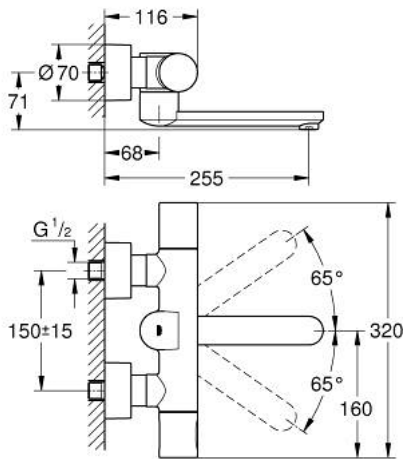

36 333 000 EUROSMART COSMOPOLITAN E INFRA-RED ELECTRONIC WALL BASIN MIXER WITH THERMOSTATIC TEMPERATURE CONTROL

PRODUCT DESCRIPTION

- Colour: chrome
- with infrared sensor for bi-directional communication for monitoring, configuration and service purpose
- 6V lithium battery, type CR-P2
- battery lifetime: approx. 7 years (150 actuations a day)
- activation by hand, deactivation automatically when leaving detection zone
- two additional detection modes adjustable (hand-hand or body-body)
- GROHE LongLife finish
- maximum flow rate (at 3 bar): 8 l/min
- non-return valve
- dirt strainers
- GROHE SafeStop at 38°C
- swivel cast spout
- 187 mm
- projection 255 mm
- swivel range stop at 130°
- self-sealing escutcheons
- multistage battery status display
- 7 pre-set programs:
  - auto flush
  - thermal disinfection
  - cleaning mode
- additional functions and precise settings by remote control 36 407
- CE approved