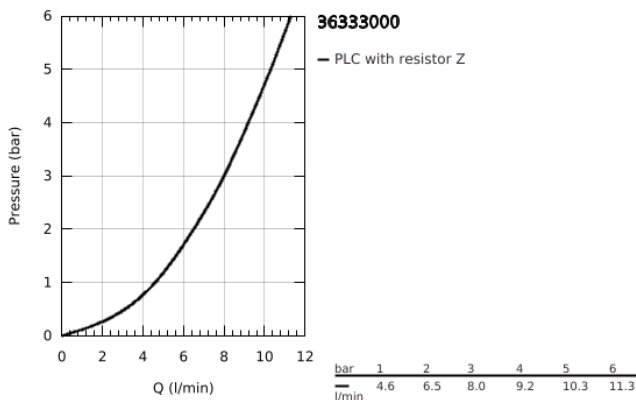

36 333 000 EUROSMART COSMOPOLITAN E INFRA-RED ELECTRONIC WALL BASIN MIXER WITH THERMOSTATIC TEMPERATURE CONTROL

PRODUCT DESCRIPTION

- Colour: chrome
- with infrared sensor for bi-directional communication for monitoring, configuration and service purpose
- 6V lithium battery, type CR-P2
- battery lifetime: approx. 7 years (150 actuations a day)
- activation by hand, deactivation automatically when leaving detection zone
- two additional detection modes adjustable (hand-hand or body-body)
- GROHE LongLife finish
- maximum flow rate (at 3 bar): 8 l/min
- non-return valve
- dirt strainers
- GROHE SafeStop at 38°C
- swivel cast spout
- 187 mm
- projection 255 mm
- swivel range stop at 130°
- self-sealing escutcheons
- multistage battery status display
- 7 pre-set programs:
 - auto flush
 - thermal disinfection
 - cleaning mode
- additional functions and precise settings by remote control 36 407
- CE approved