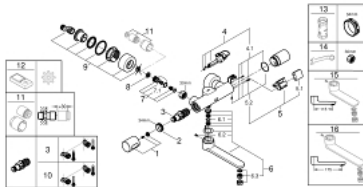

36 333 000 EUROSMART COSMOPOLITAN E INFRA-RED ELECTRONIC WALL BASIN MIXER WITH THERMOSTATIC TEMPERATURE CONTROL

SPARE PARTS, November 2019 – now

- 1: Temperature scale handle (Spare part-nr. 47811000)
- 2: Fitting ring (Spare part-nr. 47743000)
- 3: Thermostatic compact cartridge 1/2" (Spare part-nr. 47439000)
- 4: Solenoid valve (Spare part-nr. 42471000)
- 4.1: set of screws (Spare part-nr. 42422000)
- 5: Battery housing with battery (Spare part-nr. 42425000)
- 5.1: Battery (Spare part-nr. 42886000)
- 5.2: set of screws (Spare part-nr. 42422000)
- 6: Outlet (Spare part-nr. 42426000)
- 6.1: Sealing washer (Spare part-nr. 0128500M)
- 6.2: set of screws (Spare part-nr. 46670000)
- 6.3: Flow straightener (Spare part-nr. 13960000)
- 7: Non-return valve (Spare part-nr. 48277000)
- 7.1: O-ring $\varnothing 17 \times \varnothing 2$ (Spare part-nr. 0305500M)
- 8: Dirt strainer (Spare part-nr. 0726400M)
- 9: S-union (Spare part-nr. 12693000)
- 10: GROHE TurboStat cartridge 1/2" (Spare part-nr. 47175000)*
- 11: Extension set 1/2", 30 mm (Spare part-nr. 46238000)*
- 12: Remote control (Spare part-nr. 36407001)*
- 13: Socket Spanner (Spare part-nr. 19332000)*
- 14: Special spanner (Spare part-nr. 19377000)*
- 15: Cast swivel spout (Spare part-nr. 13378000)*
- 16: Cast swivel spout (Spare part-nr. 13380000)*