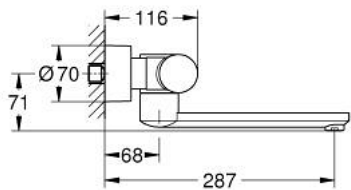

36 332 000 EUROSMART COSMOPOLITAN E INFRA-RED ELECTRONIC WALL BASIN MIXER WITH THERMOSTATIC TEMPERATURE CONTROL

PRODUCT DESCRIPTION

- Colour: chrome
- with infrared sensor for bi-directional communication for monitoring, configuration and service purpose
- 6V lithium battery, type CR-P2
- battery lifetime: approx. 7 years (150 actuations a day)
- activation by hand, deactivation automatically when leaving detection zone
- two additional detection modes adjustable (hand-hand or body-body)
- GROHE LongLife finish
- maximum flow rate (at 3 bar): 8 l/min
- GROHE CoolTouch
- non-return valve
- dirt strainers
- GROHE SafeStop at 38°C
- projection 287 mm
- swivel range stop at 130°
- with S-unions and with covers
- self-sealing escutcheons
- multistage battery status display
- 7 pre-set programs:
  - auto flush
  - thermal disinfection
  - cleaning mode
- additional functions and precise settings by remote control 36 407
- CE approved