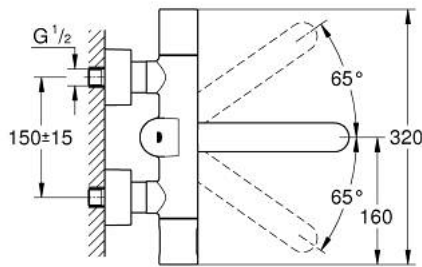

36 332 000 EUROSMART COSMOPOLITAN E INFRA-RED ELECTRONIC WALL BASIN MIXER WITH THERMOSTATIC TEMPERATURE CONTROL

PRODUCT DESCRIPTION

- Colour: chrome
- with infrared sensor for bi-directional communication for monitoring, configuration and service purpose
- 6V lithium battery, type CR-P2
- battery lifetime: approx. 7 years (150 actuations a day)
- activation by hand, deactivation automatically when leaving detection zone
- two additional detection modes adjustable (hand-hand or body-body)
- GROHE LongLife finish
- maximum flow rate (at 3 bar): 8 l/min
- GROHE CoolTouch
- non-return valve
- dirt strainers
- GROHE SafeStop at 38°C
- projection 287 mm
- swivel range stop at 130°
- with S-unions and with covers
- self-sealing escutcheons
- multistage battery status display
- 7 pre-set programs:
  - auto flush
  - thermal disinfection
  - cleaning mode
- additional functions and precise settings by remote control 36 407
- CE approved