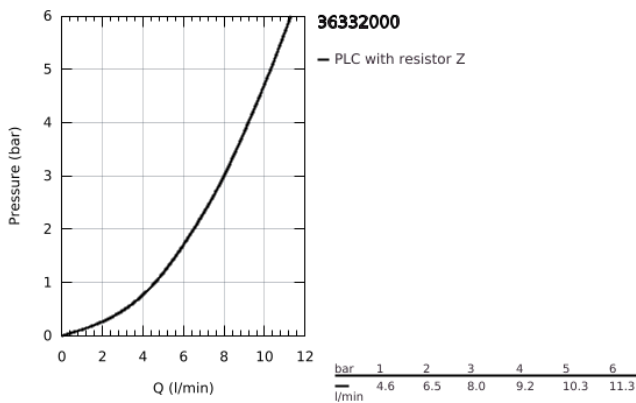

36 332 000 EUROSMART COSMOPOLITAN E INFRA-RED ELECTRONIC WALL BASIN MIXER WITH THERMOSTATIC TEMPERATURE CONTROL

PRODUCT DESCRIPTION

- Colour: chrome
- with infrared sensor for bi-directional communication for monitoring, configuration and service purpose
- 6V lithium battery, type CR-P2
- battery lifetime: approx. 7 years (150 actuations a day)
- activation by hand, deactivation automatically when leaving detection zone
- two additional detection modes adjustable (hand-hand or body-body)
- GROHE LongLife finish
- maximum flow rate (at 3 bar): 8 l/min
- GROHE CoolTouch
- non-return valve
- dirt strainers
- GROHE SafeStop at 38°C
- projection 287 mm
- swivel range stop at 130°
- with S-unions and with covers
- self-sealing escutcheons
- multistage battery status display
- 7 pre-set programs:
 - auto flush
 - thermal disinfection
 - cleaning mode
- additional functions and precise settings by remote control 36 407
- CE approved