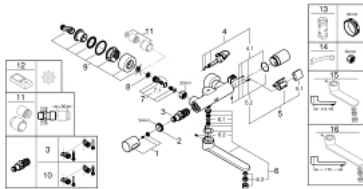

36 332 000 EUROSMART COSMOPOLITAN E INFRA-RED ELECTRONIC WALL BASIN MIXER WITH THERMOSTATIC TEMPERATURE CONTROL

SPARE PARTS, November 2019 – now

- 1: Temperature scale handle (Spare part-nr. 47811000)
- 2: Fitting ring (Spare part-nr. 47743000)
- 3: Thermostatic compact cartridge 1/2" (Spare part-nr. 47439000)
- 4: Solenoid valve (Spare part-nr. 42471000)
- 4.1: set of screws (Spare part-nr. 42422000)
- 5: Battery housing with battery (Spare part-nr. 42425000)
- 5.1: Battery (Spare part-nr. 42886000)
- 5.2: set of screws (Spare part-nr. 42422000)
- 6: Outlet (Spare part-nr. 42423000)
- 6.1: Sealing washer (Spare part-nr. 0128500M)
- 6.2: set of screws (Spare part-nr. 46670000)
- 6.3: Flow straightener (Spare part-nr. 13960000)
- 7: Non-return valve (Spare part-nr. 48277000)
- 8: Dirt strainer (Spare part-nr. 0726400M)
- 9: S-union (Spare part-nr. 12693000)
- 10: GROHE TurboStat cartridge 1/2" (Spare part-nr. 47175000)*
- 11: Extension set 1/2", 30 mm (Spare part-nr. 46238000)*
- 12: Remote control (Spare part-nr. 36407001)*
- 13: Socket Spanner (Spare part-nr. 19332000)*
- 14: Special spanner (Spare part-nr. 19377000)*
- 15: Cast swivel spout (Spare part-nr. 13378000)*
- 16: Cast swivel spout (Spare part-nr. 13380000)*