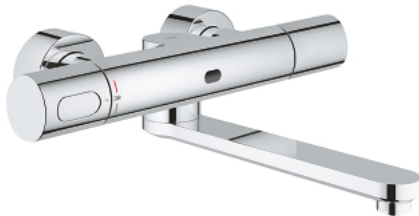

36 332 000 EUROSMART COSMOPOLITAN E INFRA-RED ELECTRONIC WALL BASIN MIXER WITH THERMOSTATIC TEMPERATURE CONTROL

PRODUCT DESCRIPTION

- Colour: chrome
- with infrared sensor for bi-directional communication for monitoring, configuration and service purpose
- 6V lithium battery, type CR-P2
- battery lifetime: approx. 7 years (150 actuations a day)
- activation by hand, deactivation automatically when leaving detection zone
- two additional detection modes adjustable (hand-hand or body-body)
- GROHE LongLife finish
- maximum flow rate (at 3 bar): 8 l/min
- GROHE CoolTouch
- non-return valve
- dirt strainers
- GROHE SafeStop at 38°C
- projection 287 mm
- swivel range stop at 130°
- with S-unions and with covers
- self-sealing escutcheons
- multistage battery status display
- 7 pre-set programs:
 - auto flush
 - thermal disinfection
 - cleaning mode
- additional functions and precise settings by remote control 36 407
- CE approved