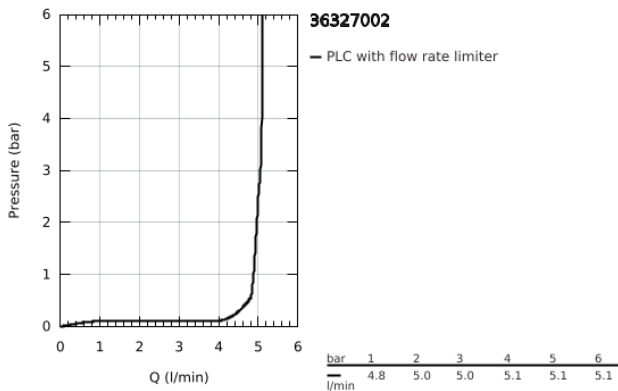

36 327 002 EUROSMART COSMOPOLITAN E INFRA-RED ELECTRONIC BASIN MIXER 1/2" WITH MIXING DEVICE AND ADJUSTABLE TEMPERATURE LIMITER

PRODUCT DESCRIPTION

- Colour: chrome
- with infrared sensor for bi-directional communication for monitoring, configuration and service purpose
- 6V lithium battery, type CR-P2
- battery lifetime: approx. 7 years (150 actuations a day)
- GROHE LongLife finish
- GROHE EcoJoy - less water, perfect flow
- maximum flow rate (at 3 bar): 5 l/min
- flexible connection hoses
- non-return valve
- dirt strainers
- integrated solenoid valve
- external battery
- rapid installation system
- multistage battery status display
- 7 pre-set programs:
 - auto flush
 - thermal disinfection
 - cleaning mode
- additional functions and precise settings by remote control 36 407
- CE approved
- type of protection faucet IP 59

36 327 002 EUROSMART COSMOPOLITAN E INFRA-RED ELECTRONIC BASIN MIXER 1/2" WITH MIXING DEVICE AND ADJUSTABLE TEMPERATURE LIMITER

SPARE PARTS, August 2020 – now

- 1: Mousseur (Spare part-nr. 48159000)
 - 2: Solenoid valve (Spare part-nr. 42479000)
 - 3: mixer spindle + lever (Spare part-nr. 42623000)
 - 4: Shank mounting kit (Spare part-nr. 46249000)
 - 5: Non-return valve (Spare part-nr. 4257200M)
 - 6: Filter (Spare part-nr. 4241300M)
 - 7: Battery housing with battery (Spare part-nr. 42393000)
 - 7.1: Battery (Spare part-nr. 42886000)
 - 8: Waste set with push-open plug (Spare part-nr. 65807000)*
 - 9: Remote control (Spare part-nr. 36407001)*
 - 10: Mounting wrench (Spare part-nr. 19017000)*
 - 11: Power extension cable (Spare part-nr. 36340000)*
 - 12: Power extension cable (Spare part-nr. 36341000)*
 - 13: Mousseur (Spare part-nr. 36133000)*
 - 14: cap (Spare part-nr. 42624000)*
- * Optional accessories