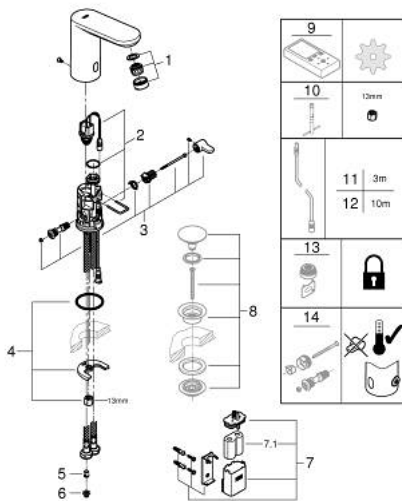

36 327 002 EUROSMART COSMOPOLITAN E INFRA-RED ELECTRONIC BASIN MIXER 1/2" WITH MIXING DEVICE AND ADJUSTABLE TEMPERATURE LIMITER

PRODUCT DESCRIPTION

- Colour: chrome
- with infrared sensor for bi-directional communication for monitoring, configuration and service purpose
- 6V lithium battery, type CR-P2
- battery lifetime: approx. 7 years (150 actuations a day)
- GROHE LongLife finish
- GROHE EcoJoy - less water, perfect flow
- maximum flow rate (at 3 bar): 5 l/min
- flexible connection hoses
- non-return valve
- dirt strainers
- integrated solenoid valve
- external battery
- rapid installation system
- multistage battery status display
- 7 pre-set programs:
 - auto flush
 - thermal disinfection
 - cleaning mode
- additional functions and precise settings by remote control 36 407
- CE approved
- type of protection faucet IP 59

36 327 002 EUROSMART COSMOPOLITAN E INFRA-RED ELECTRONIC BASIN MIXER 1/2" WITH MIXING DEVICE AND ADJUSTABLE TEMPERATURE LIMITER

SPARE PARTS, August 2020 – now

- 1: Mousseur (Spare part-nr. 48159000)
 - 2: Solenoid valve (Spare part-nr. 42479000)
 - 3: mixer spindle + lever (Spare part-nr. 42623000)
 - 4: Shank mounting kit (Spare part-nr. 46249000)
 - 5: Non-return valve (Spare part-nr. 4257200M)
 - 6: Filter (Spare part-nr. 4241300M)
 - 7: Battery housing with battery (Spare part-nr. 42393000)
 - 7.1: Battery (Spare part-nr. 42886000)
 - 8: Waste set with push-open plug (Spare part-nr. 65807000)*
 - 9: Remote control (Spare part-nr. 36407001)*
 - 10: Mounting wrench (Spare part-nr. 19017000)*
 - 11: Power extension cable (Spare part-nr. 36340000)*
 - 12: Power extension cable (Spare part-nr. 36341000)*
 - 13: Mousseur (Spare part-nr. 36133000)*
 - 14: cap (Spare part-nr. 42624000)*
- * Optional accessories