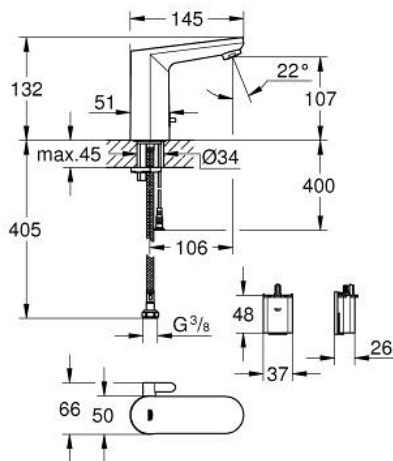

36 327 002 EUROSMART COSMOPOLITAN E INFRA-RED ELECTRONIC BASIN MIXER 1/2" WITH MIXING DEVICE AND ADJUSTABLE TEMPERATURE LIMITER

PRODUCT DESCRIPTION

- Colour: chrome
- with infrared sensor for bi-directional communication for monitoring, configuration and service purpose
- 6V lithium battery, type CR-P2
- battery lifetime: approx. 7 years (150 actuations a day)
- GROHE LongLife finish
- GROHE EcoJoy - less water, perfect flow
- maximum flow rate (at 3 bar): 5 l/min
- flexible connection hoses
- non-return valve
- dirt strainers
- integrated solenoid valve
- external battery
- rapid installation system
- multistage battery status display
- 7 pre-set programs:
 - auto flush
 - thermal disinfection
 - cleaning mode
- additional functions and precise settings by remote control 36 407
- CE approved
- type of protection faucet IP 59

36 327 002 EUROSMART COSMOPOLITAN E INFRA-RED ELECTRONIC BASIN MIXER 1/2" WITH MIXING DEVICE AND ADJUSTABLE TEMPERATURE LIMITER

SPARE PARTS, August 2020 – now

- 1: Mousseur (Spare part-nr. 48159000)
 - 2: Solenoid valve (Spare part-nr. 42479000)
 - 3: mixer spindle + lever (Spare part-nr. 42623000)
 - 4: Shank mounting kit (Spare part-nr. 46249000)
 - 5: Non-return valve (Spare part-nr. 4257200M)
 - 6: Filter (Spare part-nr. 4241300M)
 - 7: Battery housing with battery (Spare part-nr. 42393000)
 - 7.1: Battery (Spare part-nr. 42886000)
 - 8: Waste set with push-open plug (Spare part-nr. 65807000)*
 - 9: Remote control (Spare part-nr. 36407001)*
 - 10: Mounting wrench (Spare part-nr. 19017000)*
 - 11: Power extension cable (Spare part-nr. 36340000)*
 - 12: Power extension cable (Spare part-nr. 36341000)*
 - 13: Mousseur (Spare part-nr. 36133000)*
 - 14: cap (Spare part-nr. 42624000)*
- * Optional accessories