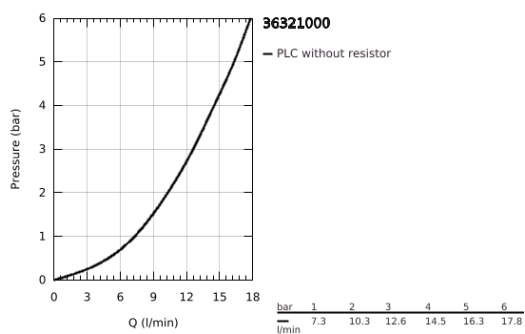

36 321 000 EUROSMART COSMOPOLITAN T SELF-CLOSING SHOWER MIXER 1/2" WITH MIXING DEVICE AND ADJUSTABLE TEMPERATURE LIMITER

PRODUCT DESCRIPTION

- Colour: chrome
- trim set for rough-in box 36 322 001 (please order separately)
- GROHE LongLife finish
- 3 adjustable flow times: short - medium - long (factory setting: medium), approx. 7, 15, 30 sec (pressure dependent)
- pressure range 0.5 to 6 bar
- dirt strainers

36 321 000 EUROSMART COSMOPOLITAN T SELF-CLOSING SHOWER MIXER 1/2" WITH MIXING DEVICE AND ADJUSTABLE TEMPERATURE LIMITER

SPARE PARTS, March 2021 – now

- 1: Mounting frame (Spare part-nr. 42419000)
- 2: Connection hose set (Spare part-nr. 42417000)
- 2.1: Filter (Spare part-nr. 4241300M)
- 2.2: Non-return valve (Spare part-nr. 4240400M)
- 3: Tube set (Spare part-nr. 43566000)
- 4: Cartridge (Spare part-nr. 42412000)
- 4.1: Rings (Spare part-nr. 4282000M)
- 4.2: Seal kit (Spare part-nr. 4271500M)
- 5: Mixing lever (Spare part-nr. 42441000)
- 5.1: Sealing washer (Spare part-nr. 4284000M)