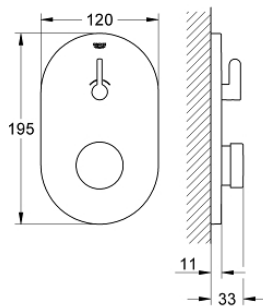

36 321 000 EUROSMART COSMOPOLITAN T SELF-CLOSING SHOWER MIXER 1/2" WITH MIXING DEVICE AND ADJUSTABLE TEMPERATURE LIMITER

PRODUCT DESCRIPTION

- Colour: chrome
- trim set for rough-in box 36 322 001 (please order separately)
- GROHE LongLife finish
- 3 adjustable flow times: short - medium - long (factory setting: medium), approx. 7, 15, 30 sec (pressure dependent)
- pressure range 0.5 to 6 bar
- dirt strainers

36 321 000 EUROSMART COSMOPOLITAN T SELF-CLOSING SHOWER MIXER 1/2" WITH MIXING DEVICE AND ADJUSTABLE TEMPERATURE LIMITER

SPARE PARTS, March 2021 – now

- 1: Mounting frame (Spare part-nr. 42419000)
- 2: Connection hose set (Spare part-nr. 42417000)
- 2.1: Filter (Spare part-nr. 4241300M)
- 2.2: Non-return valve (Spare part-nr. 4240400M)
- 3: Tube set (Spare part-nr. 43566000)
- 4: Cartridge (Spare part-nr. 42412000)
- 4.1: Rings (Spare part-nr. 4282000M)
- 4.2: Seal kit (Spare part-nr. 4271500M)
- 5: Mixing lever (Spare part-nr. 42441000)
- 5.1: Sealing washer (Spare part-nr. 4284000M)