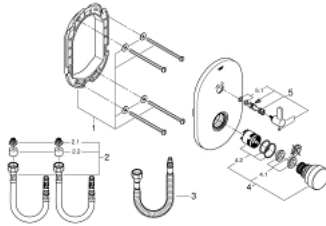

36 321 000 EUROSMART COSMOPOLITAN T SELF-CLOSING SHOWER MIXER 1/2" WITH MIXING DEVICE AND ADJUSTABLE TEMPERATURE LIMITER

PRODUCT DESCRIPTION

- Colour: chrome
- trim set for rough-in box 36 322 001 (please order separately)
- GROHE LongLife finish
- 3 adjustable flow times: short - medium - long (factory setting: medium), approx. 7, 15, 30 sec (pressure dependent)
- pressure range 0.5 to 6 bar
- dirt strainers

36 321 000 EUROSMART COSMOPOLITAN T SELF-CLOSING SHOWER MIXER 1/2" WITH MIXING DEVICE AND ADJUSTABLE TEMPERATURE LIMITER

SPARE PARTS, March 2021 – now

- 1: Mounting frame (Spare part-nr. 42419000)
- 2: Connection hose set (Spare part-nr. 42417000)
- 2.1: Filter (Spare part-nr. 4241300M)
- 2.2: Non-return valve (Spare part-nr. 4240400M)
- 3: Tube set (Spare part-nr. 43566000)
- 4: Cartridge (Spare part-nr. 42412000)
- 4.1: Rings (Spare part-nr. 4282000M)
- 4.2: Seal kit (Spare part-nr. 4271500M)
- 5: Mixing lever (Spare part-nr. 42441000)
- 5.1: Sealing washer (Spare part-nr. 4284000M)