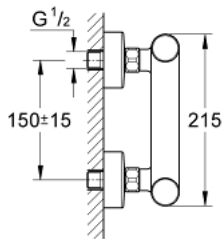

36 320 000 EUROSMART COSMOPOLITAN T SELF-CLOSING SHOWER MIXER 1/2" WITH MIXING DEVICE AND ADJUSTABLE TEMPERATURE LIMITER

PRODUCT DESCRIPTION

- Colour: chrome
- wall mounted
- GROHE LongLife finish
- mixing device with hot water stop-valve
- hose connection G 1/2"
- 3 adjustable flow times: short - medium - long (factory setting: medium), approx. 7, 15, 30 sec (pressure dependent)
- pressure range 0.5 to 6 bar
- S-unions
- non-return valve
- dirt strainers

36 320 000 EUROSMART COSMOPOLITAN T SELF-CLOSING SHOWER MIXER 1/2" WITH MIXING DEVICE AND ADJUSTABLE TEMPERATURE LIMITER

SPARE PARTS, December 2021 – now

- 1: S-union (Spare part-nr. 12662000)
 - 2: Non-return valve (Spare part-nr. 47189000)
 - 2.1: Dirt strainer (Spare part-nr. 0726400M)
 - 2.2: Non-return valve (Spare part-nr. 08565000)
 - 2.3: O-ring $\varnothing 17 \times \varnothing 2$ (Spare part-nr. 0305500M)
 - 3: Mixing device (Spare part-nr. 42433000)
 - 4: Cartridge (Spare part-nr. 42432000)
 - 4.1: Rings (Spare part-nr. 4282000M)
 - 4.2: Seal kit (Spare part-nr. 4271500M)
 - 5: Non-return valve (Spare part-nr. 08565000)
 - 6: Extension 3/4", 20 mm (Spare part-nr. 0713000M)*
 - 7: Special spanner (Spare part-nr. 19377000)*
- * Optional accessories