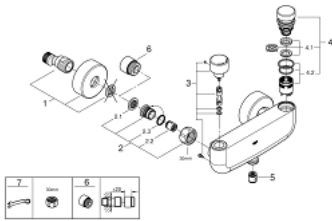

36 320 000 EUROSMART COSMOPOLITAN T SELF-CLOSING SHOWER MIXER 1/2" WITH MIXING DEVICE AND ADJUSTABLE TEMPERATURE LIMITER

PRODUCT DESCRIPTION

- Colour: chrome
- wall mounted
- GROHE LongLife finish
- mixing device with hot water stop-valve
- hose connection G 1/2"
- 3 adjustable flow times: short - medium - long (factory setting: medium), approx. 7, 15, 30 sec (pressure dependent)
- pressure range 0.5 to 6 bar
- S-unions
- non-return valve
- dirt strainers

36 320 000 EUROSMART COSMOPOLITAN T SELF-CLOSING SHOWER MIXER 1/2" WITH MIXING DEVICE AND ADJUSTABLE TEMPERATURE LIMITER

SPARE PARTS, December 2021 – now

- 1: S-union (Spare part-nr. 12662000)
 - 2: Non-return valve (Spare part-nr. 47189000)
 - 2.1: Dirt strainer (Spare part-nr. 0726400M)
 - 2.2: Non-return valve (Spare part-nr. 08565000)
 - 2.3: O-ring $\varnothing 17 \times \varnothing 2$ (Spare part-nr. 0305500M)
 - 3: Mixing device (Spare part-nr. 42433000)
 - 4: Cartridge (Spare part-nr. 42432000)
 - 4.1: Rings (Spare part-nr. 4282000M)
 - 4.2: Seal kit (Spare part-nr. 4271500M)
 - 5: Non-return valve (Spare part-nr. 08565000)
 - 6: Extension 3/4", 20 mm (Spare part-nr. 0713000M)*
 - 7: Special spanner (Spare part-nr. 19377000)*
- * Optional accessories