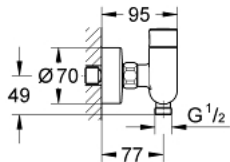

36 320 000 EUROSMART COSMOPOLITAN T SELF-CLOSING SHOWER MIXER 1/2" WITH MIXING DEVICE AND ADJUSTABLE TEMPERATURE LIMITER

PRODUCT DESCRIPTION

- Colour: chrome
- wall mounted
- GROHE LongLife finish
- mixing device with hot water stop-valve
- hose connection G 1/2"
- 3 adjustable flow times: short - medium - long (factory setting: medium), approx. 7, 15, 30 sec (pressure dependent)
- pressure range 0.5 to 6 bar
- S-unions
- non-return valve
- dirt strainers

36 320 000 EUROSMART COSMOPOLITAN T SELF-CLOSING SHOWER MIXER 1/2" WITH MIXING DEVICE AND ADJUSTABLE TEMPERATURE LIMITER

SPARE PARTS, December 2021 – now

- 1: S-union (Spare part-nr. 12662000)
 - 2: Non-return valve (Spare part-nr. 47189000)
 - 2.1: Dirt strainer (Spare part-nr. 0726400M)
 - 2.2: Non-return valve (Spare part-nr. 08565000)
 - 2.3: O-ring $\varnothing 17 \times \varnothing 2$ (Spare part-nr. 0305500M)
 - 3: Mixing device (Spare part-nr. 42433000)
 - 4: Cartridge (Spare part-nr. 42432000)
 - 4.1: Rings (Spare part-nr. 4282000M)
 - 4.2: Seal kit (Spare part-nr. 4271500M)
 - 5: Non-return valve (Spare part-nr. 08565000)
 - 6: Extension 3/4", 20 mm (Spare part-nr. 0713000M)*
 - 7: Special spanner (Spare part-nr. 19377000)*
- * Optional accessories