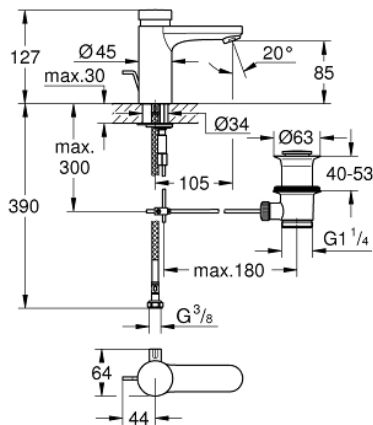

36 318 000 EUROSMART COSMOPOLITAN T SELF-CLOSING BASIN MIXER WITH MIXING DEVICE AND ADJUSTABLE TEMPERATURE LIMITER

PRODUCT DESCRIPTION

- Colour: chrome
- GROHE LongLife finish
- GROHE EcoJoy - less water, perfect flow
- maximum flow rate (at 3 bar): 5 l/min
- pop-up waste set 1 1/4"
- 3 adjustable flow times: short - medium - long (factory setting: short), approx. 7, 15, 30 sec (pressure dependent)
- pressure range 0.5 to 6 bar
- flexible connection hoses
- non-return valve
- dirt strainers

36 318 000 EUROSART COSMOPOLITAN T SELF-CLOSING BASIN MIXER WITH MIXING DEVICE AND ADJUSTABLE TEMPERATURE LIMITER

SPARE PARTS, March 2021 – now

- 1: Cartridge (Spare part-nr. 42412000)
- 1.1: Rings (Spare part-nr. 4282000M)
- 1.2: Seal kit (Spare part-nr. 4271500M)
- 2: Pop-up rod (Spare part-nr. 46739000)
- 3: Mousseur (Spare part-nr. 48159000)
- 4: Mixing lever (Spare part-nr. 42401000)
- 4.1: Sealing washer (Spare part-nr. 4284000M)
- 5: Mounting set (Spare part-nr. 42400000)
- 6: Non-return valve (Spare part-nr. 4257200M)
- 7: Filter (Spare part-nr. 4241300M)
- 8: Waste set 1 1/4" (Spare part-nr. 28910000)
- 8.1: Plug (Spare part-nr. 07182000)
- 8.2: Eccentric rod (Spare part-nr. 07052000)
- 9: Rotation lock (Spare part-nr. 36276000)*
- 10: Mousseur (Spare part-nr. 36133000)*
- 11: Mounting wrench (Spare part-nr. 19017000)*
- 12: Eccentric rod (Spare part-nr. 07341000)*
- 13: Hidden mixing device

(Spare part-nr. 42408000)*

* Optional accessories