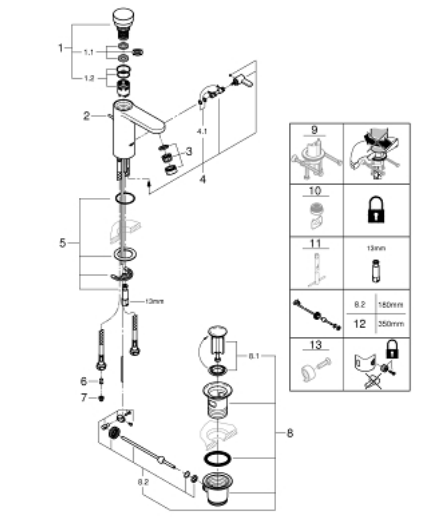

36 318 000 EUROSMART COSMOPOLITAN T SELF-CLOSING BASIN MIXER WITH MIXING DEVICE AND ADJUSTABLE TEMPERATURE LIMITER

PRODUCT DESCRIPTION

- Colour: chrome
- GROHE LongLife finish
- GROHE EcoJoy - less water, perfect flow
- maximum flow rate (at 3 bar): 5 l/min
- pop-up waste set 1 1/4"
- 3 adjustable flow times: short - medium - long (factory setting: short), approx. 7, 15, 30 sec (pressure dependent)
- pressure range 0.5 to 6 bar
- flexible connection hoses
- non-return valve
- dirt strainers

36 318 000 EUROSART COSMOPOLITAN T SELF-CLOSING BASIN MIXER WITH MIXING DEVICE AND ADJUSTABLE TEMPERATURE LIMITER

SPARE PARTS, March 2021 – now

- 1: Cartridge (Spare part-nr. 42412000)
- 1.1: Rings (Spare part-nr. 4282000M)
- 1.2: Seal kit (Spare part-nr. 4271500M)
- 2: Pop-up rod (Spare part-nr. 46739000)
- 3: Mousseur (Spare part-nr. 48159000)
- 4: Mixing lever (Spare part-nr. 42401000)
- 4.1: Sealing washer (Spare part-nr. 4284000M)
- 5: Mounting set (Spare part-nr. 42400000)
- 6: Non-return valve (Spare part-nr. 4257200M)
- 7: Filter (Spare part-nr. 4241300M)
- 8: Waste set 1 1/4" (Spare part-nr. 28910000)
- 8.1: Plug (Spare part-nr. 07182000)
- 8.2: Eccentric rod (Spare part-nr. 07052000)
- 9: Rotation lock (Spare part-nr. 36276000)*
- 10: Mousseur (Spare part-nr. 36133000)*
- 11: Mounting wrench (Spare part-nr. 19017000)*
- 12: Eccentric rod (Spare part-nr. 07341000)*
- 13: Hidden mixing device

(Spare part-nr. 42408000)*

* Optional accessories