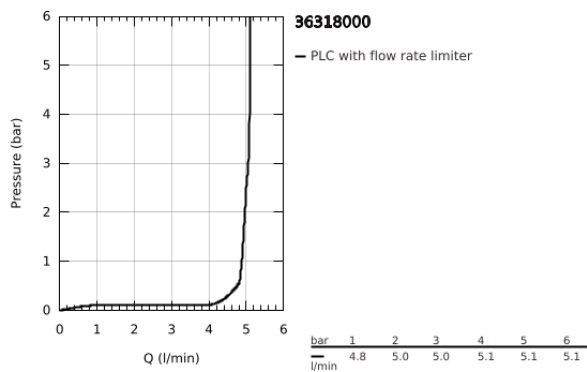

36 318 000 EUROSMART COSMOPOLITAN T SELF-CLOSING BASIN MIXER WITH MIXING DEVICE AND ADJUSTABLE TEMPERATURE LIMITER

PRODUCT DESCRIPTION

- Colour: chrome
- GROHE LongLife finish
- GROHE EcoJoy - less water, perfect flow
- maximum flow rate (at 3 bar): 5 l/min
- pop-up waste set 1 1/4"
- 3 adjustable flow times: short - medium - long (factory setting: short), approx. 7, 15, 30 sec (pressure dependent)
- pressure range 0.5 to 6 bar
- flexible connection hoses
- non-return valve
- dirt strainers

36 318 000 EUROSART COSMOPOLITAN T SELF-CLOSING BASIN MIXER WITH MIXING DEVICE AND ADJUSTABLE TEMPERATURE LIMITER

SPARE PARTS, March 2021 – now

- 1: Cartridge (Spare part-nr. 42412000)
- 1.1: Rings (Spare part-nr. 4282000M)
- 1.2: Seal kit (Spare part-nr. 4271500M)
- 2: Pop-up rod (Spare part-nr. 46739000)
- 3: Mousseur (Spare part-nr. 48159000)
- 4: Mixing lever (Spare part-nr. 42401000)
- 4.1: Sealing washer (Spare part-nr. 4284000M)
- 5: Mounting set (Spare part-nr. 42400000)
- 6: Non-return valve (Spare part-nr. 4257200M)
- 7: Filter (Spare part-nr. 4241300M)
- 8: Waste set 1 1/4" (Spare part-nr. 28910000)
- 8.1: Plug (Spare part-nr. 07182000)
- 8.2: Eccentric rod (Spare part-nr. 07052000)
- 9: Rotation lock (Spare part-nr. 36276000)*
- 10: Mousseur (Spare part-nr. 36133000)*
- 11: Mounting wrench (Spare part-nr. 19017000)*
- 12: Eccentric rod (Spare part-nr. 07341000)*
- 13: Hidden mixing device