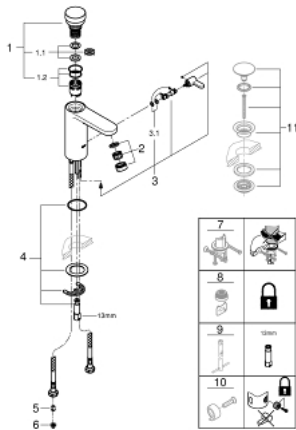

36 317 000 EUROSMART COSMOPOLITAN T SELF-CLOSING BASIN MIXER WITH MIXING DEVICE AND ADJUSTABLE TEMPERATURE LIMITER

PRODUCT DESCRIPTION

- Colour: chrome
- GROHE LongLife finish
- GROHE EcoJoy - less water, perfect flow
- maximum flow rate (at 3 bar): 5 l/min
- 3 adjustable flow times: short - medium - long (factory setting: short), approx. 7, 15, 30 sec (pressure dependent)
- pressure range 0.5 to 6 bar
- flexible connection hoses
- non-return valve
- dirt strainers

36 317 000 EUROSMART COSMOPOLITAN T SELF-CLOSING BASIN MIXER WITH MIXING DEVICE AND ADJUSTABLE TEMPERATURE LIMITER

SPARE PARTS, March 2021 – now

- 1: Cartridge (Spare part-nr. 42412000)
- 1.1: Rings (Spare part-nr. 4282000M)
- 1.2: Seal kit (Spare part-nr. 4271500M)
- 2: Mousseur (Spare part-nr. 48159000)
- 3: Mixing lever (Spare part-nr. 42401000)
- 3.1: Sealing washer (Spare part-nr. 4284000M)
- 4: Mounting set (Spare part-nr. 42400000)
- 5: Non-return valve (Spare part-nr. 4257200M)
- 6: Filter (Spare part-nr. 4241300M)
- 7: Rotation lock (Spare part-nr. 36276000)*
- 8: Mousseur (Spare part-nr. 36133000)*
- 9: Mounting wrench (Spare part-nr. 19017000)*
- 10: Hidden mixing device

(Spare part-nr. 42408000)*

11: Waste set with push-open plug (Spare part-nr. 65807000)*

* Optional accessories