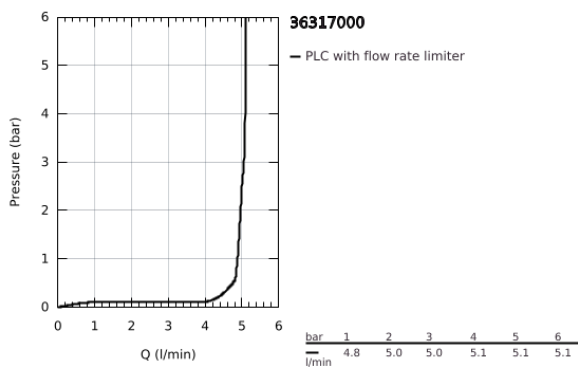

36 317 000 EUROSMART COSMOPOLITAN T SELF-CLOSING BASIN MIXER WITH MIXING DEVICE AND ADJUSTABLE TEMPERATURE LIMITER

PRODUCT DESCRIPTION

- Colour: chrome
- GROHE LongLife finish
- GROHE EcoJoy - less water, perfect flow
- maximum flow rate (at 3 bar): 5 l/min
- 3 adjustable flow times: short - medium - long (factory setting: short), approx. 7, 15, 30 sec (pressure dependent)
- pressure range 0.5 to 6 bar
- flexible connection hoses
- non-return valve
- dirt strainers

36 317 000 EUROSMART COSMOPOLITAN T SELF-CLOSING BASIN MIXER WITH MIXING DEVICE AND ADJUSTABLE TEMPERATURE LIMITER

SPARE PARTS, March 2021 – now

- 1: Cartridge (Spare part-nr. 42412000)
- 1.1: Rings (Spare part-nr. 4282000M)
- 1.2: Seal kit (Spare part-nr. 4271500M)
- 2: Mousseur (Spare part-nr. 48159000)
- 3: Mixing lever (Spare part-nr. 42401000)
- 3.1: Sealing washer (Spare part-nr. 4284000M)
- 4: Mounting set (Spare part-nr. 42400000)
- 5: Non-return valve (Spare part-nr. 4257200M)
- 6: Filter (Spare part-nr. 4241300M)
- 7: Rotation lock (Spare part-nr. 36276000)*
- 8: Mousseur (Spare part-nr. 36133000)*
- 9: Mounting wrench (Spare part-nr. 19017000)*
- 10: Hidden mixing device