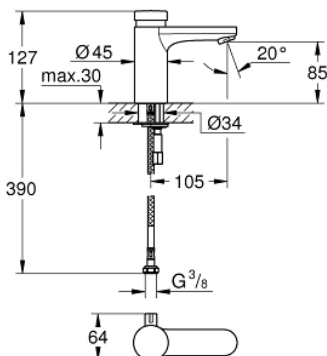

36 317 000 EUROSMART COSMOPOLITAN T SELF-CLOSING BASIN MIXER WITH MIXING DEVICE AND ADJUSTABLE TEMPERATURE LIMITER

PRODUCT DESCRIPTION

- Colour: chrome
- GROHE LongLife finish
- GROHE EcoJoy - less water, perfect flow
- maximum flow rate (at 3 bar): 5 l/min
- 3 adjustable flow times: short - medium - long (factory setting: short), approx. 7, 15, 30 sec (pressure dependent)
- pressure range 0.5 to 6 bar
- flexible connection hoses
- non-return valve
- dirt strainers

36 317 000 EUROSMART COSMOPOLITAN T SELF-CLOSING BASIN MIXER WITH MIXING DEVICE AND ADJUSTABLE TEMPERATURE LIMITER

SPARE PARTS, March 2021 – now

- 1: Cartridge (Spare part-nr. 42412000)
- 1.1: Rings (Spare part-nr. 4282000M)
- 1.2: Seal kit (Spare part-nr. 4271500M)
- 2: Mousseur (Spare part-nr. 48159000)
- 3: Mixing lever (Spare part-nr. 42401000)
- 3.1: Sealing washer (Spare part-nr. 4284000M)
- 4: Mounting set (Spare part-nr. 42400000)
- 5: Non-return valve (Spare part-nr. 4257200M)
- 6: Filter (Spare part-nr. 4241300M)
- 7: Rotation lock (Spare part-nr. 36276000)*
- 8: Mousseur (Spare part-nr. 36133000)*
- 9: Mounting wrench (Spare part-nr. 19017000)*
- 10: Hidden mixing device

(Spare part-nr. 42408000)*

11: Waste set with push-open plug (Spare part-nr. 65807000)*

* Optional accessories