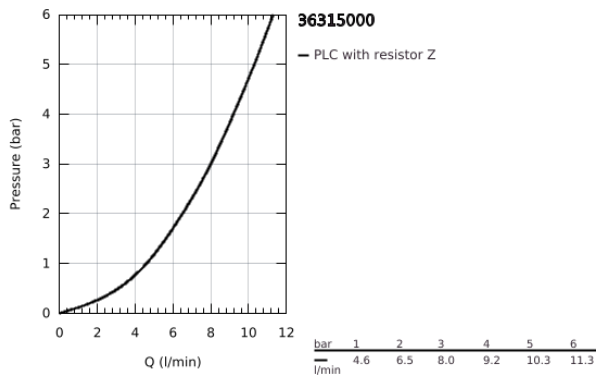

36 315 000 EUROSMART COSMOPOLITAN E INFRA-RED ELECTRONIC BASIN MIXER WITH MIXING DEVICE AND ADJUSTABLE TEMPERATURE LIMITER

PRODUCT DESCRIPTION

- Colour: chrome
- with infrared sensor for bi-directional communication for monitoring, configuration and service purpose
- with transformer 100-230 V AC, 50-60 Hz, 6 V DC
- maximum flow rate (at 3 bar): 8 l/min
- laminar flow straightener
- chrome escutcheon
- chrome spout
- projection 170 mm
- 7 pre-set programs:
 - auto flush
 - thermal disinfection
 - cleaning mode
- additional functions and precise settings by remote control 36 407
- set for final installation for concealed fitting box
- 36 339 001
- CE approved
- noise classification 1 in accordance with DIN4109

36 315 000 EUROSMART COSMOPOLITAN E INFRA-RED ELECTRONIC BASIN MIXER WITH MIXING DEVICE AND ADJUSTABLE TEMPERATURE LIMITER

SPARE PARTS, October 2018 – now

- 1: Mounting frame (Spare part-nr. 42419000)
 - 2: Switching power supply (Spare part-nr. 42470000)
 - 3: Solenoid valve (Spare part-nr. 42469000)
 - 4: Mixing lever (Spare part-nr. 42441000)
 - 4.1: Sealing washer (Spare part-nr. 4284000M)
 - 5: Outlet (Spare part-nr. 42420000)
 - 5.1: Economy Mousseur (Spare part-nr. 13951000)
 - 5.1: Flow straightener (Spare part-nr. 13960000)
 - 6: Connection hose set (Spare part-nr. 42417000)
 - 6.1: Filter (Spare part-nr. 4241300M)
 - 6.2: Non-return valve (Spare part-nr. 4240400M)
 - 7: Battery housing with battery (Spare part-nr. 42393000)*
 - 8: Outlet (Spare part-nr. 42418000)*
 - 9: Remote control (Spare part-nr. 36407001)*
- * Optional accessories