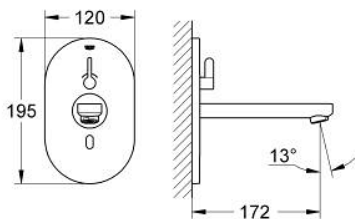

36 315 000 EUROSMART COSMOPOLITAN E INFRA-RED ELECTRONIC BASIN MIXER WITH MIXING DEVICE AND ADJUSTABLE TEMPERATURE LIMITER

PRODUCT DESCRIPTION

- Colour: chrome
- with infrared sensor for bi-directional communication for monitoring, configuration and service purpose
- with transformer 100-230 V AC, 50-60 Hz, 6 V DC
- maximum flow rate (at 3 bar): 8 l/min
- laminar flow straightener
- chrome escutcheon
- chrome spout
- projection 170 mm
- 7 pre-set programs:
 - auto flush
 - thermal disinfection
 - cleaning mode
- additional functions and precise settings by remote control 36 407
- set for final installation for concealed fitting box
- 36 339 001
- CE approved
- noise classification 1 in accordance with DIN4109

36 315 000 EUROSMART COSMOPOLITAN E INFRA-RED ELECTRONIC BASIN MIXER WITH MIXING DEVICE AND ADJUSTABLE TEMPERATURE LIMITER

SPARE PARTS, October 2018 – now

- 1: Mounting frame (Spare part-nr. 42419000)
 - 2: Switching power supply (Spare part-nr. 42470000)
 - 3: Solenoid valve (Spare part-nr. 42469000)
 - 4: Mixing lever (Spare part-nr. 42441000)
 - 4.1: Sealing washer (Spare part-nr. 4284000M)
 - 5: Outlet (Spare part-nr. 42420000)
 - 5.1: Economy Mousseur (Spare part-nr. 13951000)
 - 5.1: Flow straightener (Spare part-nr. 13960000)
 - 6: Connection hose set (Spare part-nr. 42417000)
 - 6.1: Filter (Spare part-nr. 4241300M)
 - 6.2: Non-return valve (Spare part-nr. 4240400M)
 - 7: Battery housing with battery (Spare part-nr. 42393000)*
 - 8: Outlet (Spare part-nr. 42418000)*
 - 9: Remote control (Spare part-nr. 36407001)*
- * Optional accessories