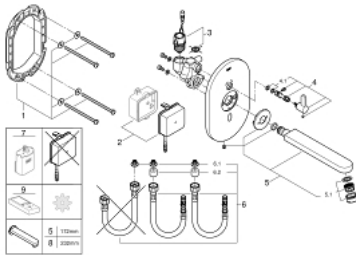

36 315 000 EUROSMART COSMOPOLITAN E INFRA-RED ELECTRONIC BASIN MIXER WITH MIXING DEVICE AND ADJUSTABLE TEMPERATURE LIMITER

PRODUCT DESCRIPTION

- Colour: chrome
- with infrared sensor for bi-directional communication for monitoring, configuration and service purpose
- with transformer 100-230 V AC, 50-60 Hz, 6 V DC
- maximum flow rate (at 3 bar): 8 l/min
- laminar flow straightener
- chrome escutcheon
- chrome spout
- projection 170 mm
- 7 pre-set programs:
 - auto flush
 - thermal disinfection
 - cleaning mode
- additional functions and precise settings by remote control 36 407
- set for final installation for concealed fitting box
- 36 339 001
- CE approved
- noise classification 1 in accordance with DIN4109

36 315 000 EUROSMART COSMOPOLITAN E INFRA-RED ELECTRONIC BASIN MIXER WITH MIXING DEVICE AND ADJUSTABLE TEMPERATURE LIMITER

SPARE PARTS, October 2018 – now

- 1: Mounting frame (Spare part-nr. 42419000)
 - 2: Switching power supply (Spare part-nr. 42470000)
 - 3: Solenoid valve (Spare part-nr. 42469000)
 - 4: Mixing lever (Spare part-nr. 42441000)
 - 4.1: Sealing washer (Spare part-nr. 4284000M)
 - 5: Outlet (Spare part-nr. 42420000)
 - 5.1: Economy Mousseur (Spare part-nr. 13951000)
 - 5.1: Flow straightener (Spare part-nr. 13960000)
 - 6: Connection hose set (Spare part-nr. 42417000)
 - 6.1: Filter (Spare part-nr. 4241300M)
 - 6.2: Non-return valve (Spare part-nr. 4240400M)
 - 7: Battery housing with battery (Spare part-nr. 42393000)*
 - 8: Outlet (Spare part-nr. 42418000)*
 - 9: Remote control (Spare part-nr. 36407001)*
- * Optional accessories