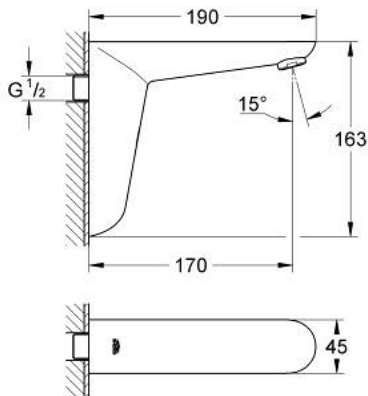

### PRODUCT DESCRIPTION

- Colour: chrome
- with infrared sensor for bi-directional communication for monitoring, configuration and service purpose
- for cold or premixed water
- 6V lithium battery, type CR-P2
- battery lifetime: approx. 7 years (150 actuations a day)
- GROHE LongLife finish
- GROHE EcoJoy - less water, perfect flow
- maximum flow rate (at 3 bar): 5 l/min
- multistage battery status display
- 7 pre-set programs:
  - auto flush
  - thermal disinfection
  - cleaning mode
- additional functions and precise settings by remote control 36 407
- CE approved