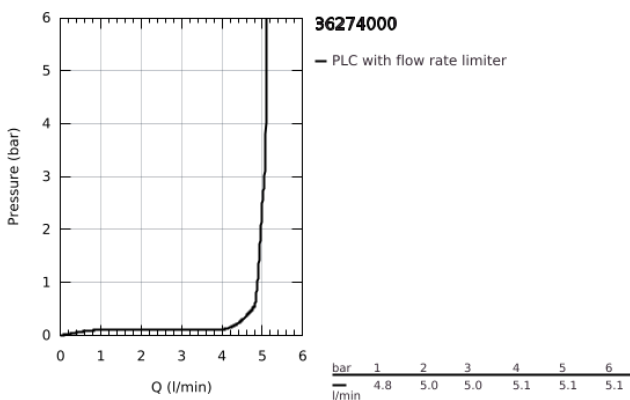

## 36 274 000 EUROSMART CE INFRA-RED ELECTRONIC WALL BASIN TAP WITHOUT MIXING DEVICE

### PRODUCT DESCRIPTION

- Colour: chrome
- with infrared sensor for bi-directional communication for monitoring, configuration and service purpose
- for cold or premixed water
- 6V lithium battery, type CR-P2
- battery lifetime: approx. 7 years (150 actuations a day)
- GROHE LongLife finish
- GROHE EcoJoy - less water, perfect flow
- maximum flow rate (at 3 bar): 5 l/min
- multistage battery status display
- 7 pre-set programs:
  - auto flush
  - thermal disinfection
  - cleaning mode
- additional functions and precise settings by remote control 36 407
- CE approved