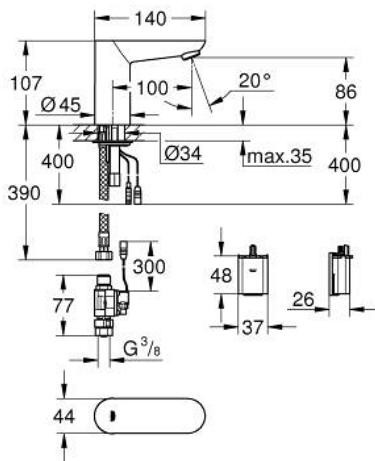

### PRODUCT DESCRIPTION

- Colour: chrome
- with infrared sensor for bi-directional communication for monitoring, configuration and service purpose
- for cold or premixed water
- 6V lithium battery, type CR-P2
- battery lifetime: approx. 7 years (150 actuations a day)
- GROHE LongLife finish
- GROHE EcoJoy - less water, perfect flow
- maximum flow rate (at 3 bar): 5 l/min
- flexible connection hoses
- dirt strainers
- external solenoid valve
- external battery
- rapid installation system
- multistage battery status display
- 7 pre-set programs:
  - auto flush
  - thermal disinfection
  - cleaning mode
- additional functions and precise settings by remote control 36 407
- CE approved
- type of protection faucet IP 59K

### SPARE PARTS, September 2015 – now

- 1: Mousseur (Spare part-nr. 48159000)
- 2: Shank mounting kit (Spare part-nr. 42389000)
- 3: Connection hose (Spare part-nr. 46255000)
- 4: Solenoid valve (Spare part-nr. 42390000)
- 4.1: Dirt strainer (Spare part-nr. 42395000)
- 5: Battery housing with battery (Spare part-nr. 42393000)
- 5.1: Battery (Spare part-nr. 42886000)
- 6: Mounting wrench (Spare part-nr. 19017000)\*
- 7: Remote control (Spare part-nr. 36407001)\*