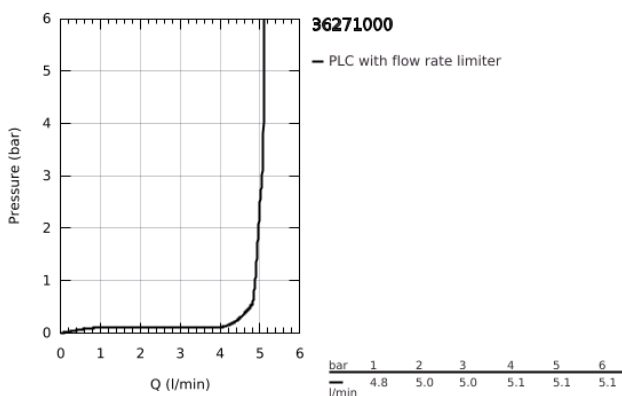

## 36 271 000 EUROSMART CE INFRA-RED ELECTRONIC BASIN TAP WITHOUT MIXING DEVICE

### PRODUCT DESCRIPTION

- Colour: chrome
- with infrared sensor for bi-directional communication for monitoring, configuration and service purpose
- for cold or premixed water
- 6V lithium battery, type CR-P2
- battery lifetime: approx. 7 years (150 actuations a day)
- GROHE LongLife finish
- GROHE EcoJoy - less water, perfect flow
- maximum flow rate (at 3 bar): 5 l/min
- flexible connection hoses
- dirt strainers
- external solenoid valve
- external battery
- rapid installation system
- multistage battery status display
- 7 pre-set programs:
  - auto flush
  - thermal disinfection
  - cleaning mode
- additional functions and precise settings by remote control 36 407
- CE approved
- type of protection faucet IP 59K