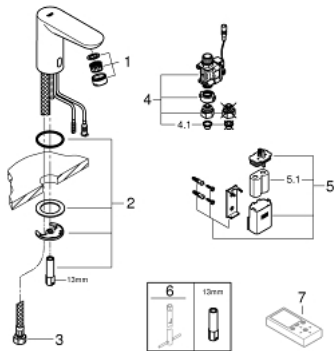

### PRODUCT DESCRIPTION

- Colour: chrome
- with infrared sensor for bi-directional communication for monitoring, configuration and service purpose
- for cold or premixed water
- 6V lithium battery, type CR-P2
- battery lifetime: approx. 7 years (150 actuations a day)
- GROHE LongLife finish
- GROHE EcoJoy - less water, perfect flow
- maximum flow rate (at 3 bar): 5 l/min
- flexible connection hoses
- dirt strainers
- external solenoid valve
- external battery
- rapid installation system
- multistage battery status display
- 7 pre-set programs:
  - auto flush
  - thermal disinfection
  - cleaning mode
- additional functions and precise settings by remote control 36 407
- CE approved
- type of protection faucet IP 59K

### SPARE PARTS, September 2015 – now

- 1: Mousseur (Spare part-nr. 48159000)
- 2: Shank mounting kit (Spare part-nr. 42389000)
- 3: Connection hose (Spare part-nr. 46255000)
- 4: Solenoid valve (Spare part-nr. 42390000)
- 4.1: Dirt strainer (Spare part-nr. 42395000)
- 5: Battery housing with battery (Spare part-nr. 42393000)
- 5.1: Battery (Spare part-nr. 42886000)
- 6: Mounting wrench (Spare part-nr. 19017000)\*
- 7: Remote control (Spare part-nr. 36407001)\*