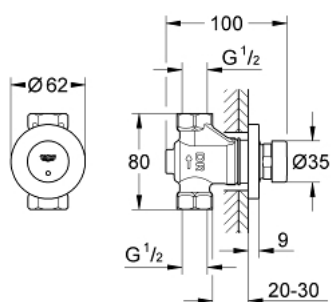

36 268 000 EUROECO COSMOPOLITAN T SELF-CLOSING SHOWER VALVE 1/2"

PRODUCT DESCRIPTION

- Colour: chrome
- for concealed installation
- for cold or premixed water
- marking: blue/red
- GROHE LongLife finish
- 3 adjustable flow times: short - medium - long (factory setting: medium), approx. 7, 15, 30 sec (pressure dependent)

36 268 000 **EUROECO COSMOPOLITAN T SELF-CLOSING SHOWER VALVE 1/2"**

SPARE PARTS, February 2012 – now

1: Cartridge (Spare part-nr. 42384000)

1.1: Seal kit (Spare part-nr. 4271500M)

1.2: Rings (Spare part-nr. 4282000M)

2: Escutcheon (Spare part-nr. 42981000)