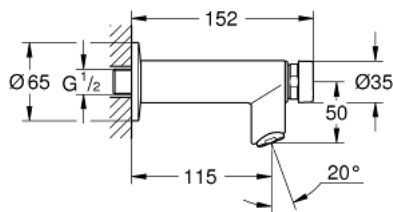

## 36 266 000 EUROSMART COSMOPOLITAN T SELF-CLOSING PILLAR TAP 1/2"

### PRODUCT DESCRIPTION

- Colour: chrome
- for cold or premixed water
- marking: blue/red
- GROHE LongLife finish
- GROHE EcoJoy - less water, perfect flow
- maximum flow rate (at 3 bar): 5 l/min
- flow limiter
- 3 adjustable flow times: short - medium - long (factory setting: short), approx. 7, 15, 30 sec (pressure dependent)

36 266 000 **EUROSMART COSMOPOLITAN T SELF-CLOSING PILLAR TAP 1/2"**

**SPARE PARTS**, February 2016 – now

1: Cartridge (Spare part-nr. 42383000)

1.1: Seal kit (Spare part-nr. 4271500M)

1.2: Rings (Spare part-nr. 4282000M)

2: Mousseur (Spare part-nr. 48159000)