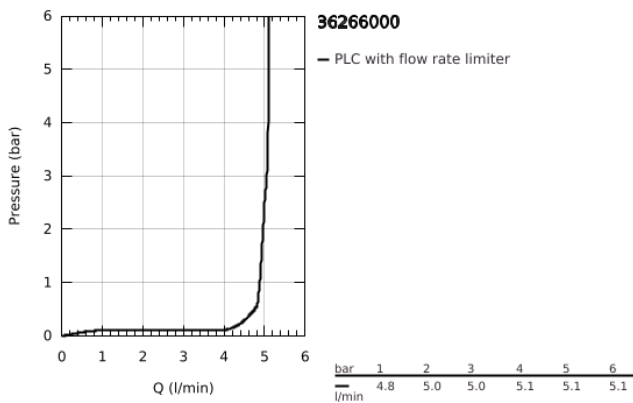

36 266 000 **EUROECO COSMOPOLITAN T SELF-CLOSING PILLAR TAP 1/2"**

PRODUCT DESCRIPTION

- Colour: chrome
- for cold or premixed water
- marking: blue/red
- GROHE LongLife finish
- GROHE EcoJoy - less water, perfect flow
- maximum flow rate (at 3 bar): 5 l/min
- flow limiter
- 3 adjustable flow times: short - medium - long (factory setting: short), approx. 7, 15, 30 sec (pressure dependent)

36 266 000 **EUROECO COSMOPOLITAN T SELF-CLOSING PILLAR TAP 1/2"**

SPARE PARTS, February 2016 – now

1: Cartridge (Spare part-nr. 42383000)

1.1: Seal kit (Spare part-nr. 4271500M)

1.2: Rings (Spare part-nr. 4282000M)