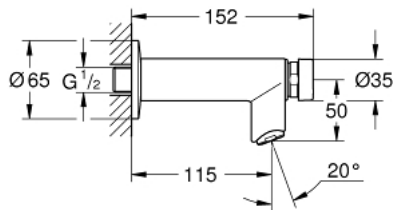

36 266 000 **EUROECO COSMOPOLITAN T SELF-CLOSING PILLAR TAP 1/2"**

PRODUCT DESCRIPTION

- Colour: chrome
- for cold or premixed water
- marking: blue/red
- GROHE LongLife finish
- GROHE EcoJoy - less water, perfect flow
- maximum flow rate (at 3 bar): 5 l/min
- flow limiter
- 3 adjustable flow times: short - medium - long (factory setting: short), approx. 7, 15, 30 sec (pressure dependent)

36 266 000 **EUROECO COSMOPOLITAN T SELF-CLOSING PILLAR TAP 1/2"**

SPARE PARTS, February 2016 – now

1: Cartridge (Spare part-nr. 42383000)

1.1: Seal kit (Spare part-nr. 4271500M)

1.2: Rings (Spare part-nr. 4282000M)

2: Mousseur (Spare part-nr. 48159000)