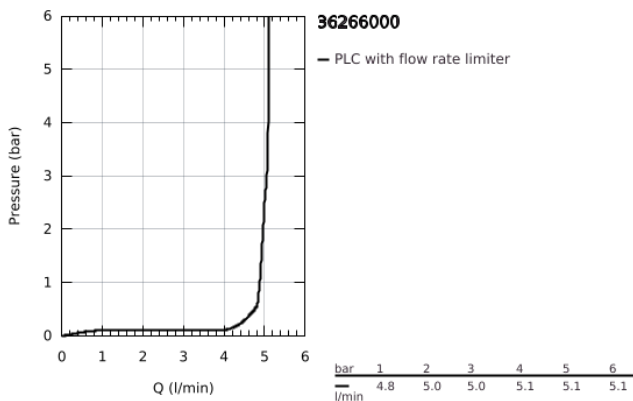

## 36 266 000 EUROSMART COSMOPOLITAN T SELF-CLOSING PILLAR TAP 1/2"

### PRODUCT DESCRIPTION

- Colour: chrome
- for cold or premixed water
- marking: blue/red
- GROHE LongLife finish
- GROHE EcoJoy - less water, perfect flow
- maximum flow rate (at 3 bar): 5 l/min
- flow limiter
- 3 adjustable flow times: short - medium - long (factory setting: short), approx. 7, 15, 30 sec (pressure dependent)

36 266 000 **EUROSMART COSMOPOLITAN T SELF-CLOSING PILLAR TAP 1/2"**

**SPARE PARTS**, February 2016 – now

1: Cartridge (Spare part-nr. 42383000)

1.1: Seal kit (Spare part-nr. 4271500M)

1.2: Rings (Spare part-nr. 4282000M)