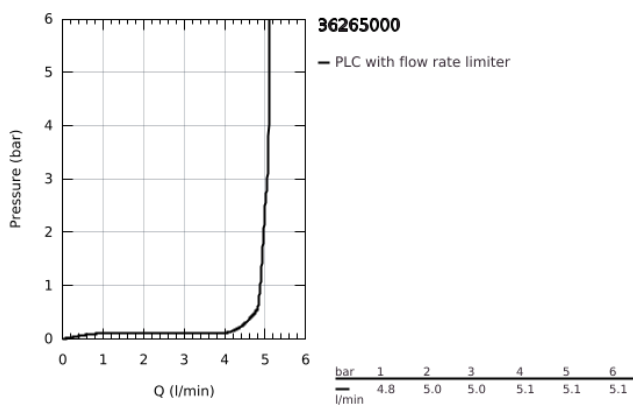

36 265 000 EUROECO COSMOPOLITAN T SELF-CLOSING PILLAR TAP 1/2"

PRODUCT DESCRIPTION

- Colour: chrome
- for cold or premixed water
- marking: blue/red
- GROHE LongLife finish
- GROHE EcoJoy - less water, perfect flow
- maximum flow rate (at 3 bar): 5 l/min
- 3 adjustable flow times: short - medium - long (factory setting: short), approx. 7, 15, 30 sec (pressure dependent)

36 265 000 **EUROECO COSMOPOLITAN T SELF-CLOSING PILLAR TAP 1/2"**

SPARE PARTS, February 2016 – now

1: Cartridge (Spare part-nr. 42383000)

1.1: Seal kit (Spare part-nr. 4271500M)

1.2: Rings (Spare part-nr. 4282000M)