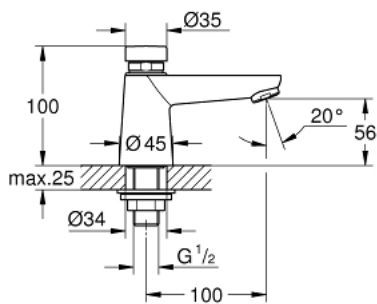

36 265 000 EUROECO COSMOPOLITAN T SELF-CLOSING PILLAR TAP 1/2"

PRODUCT DESCRIPTION

- Colour: chrome
- for cold or premixed water
- marking: blue/red
- GROHE LongLife finish
- GROHE EcoJoy - less water, perfect flow
- maximum flow rate (at 3 bar): 5 l/min
- 3 adjustable flow times: short - medium - long (factory setting: short), approx. 7, 15, 30 sec (pressure dependent)

36 265 000 **EUROECO COSMOPOLITAN T SELF-CLOSING PILLAR TAP 1/2"**

SPARE PARTS, February 2016 – now

1: Cartridge (Spare part-nr. 42383000)

1.1: Seal kit (Spare part-nr. 4271500M)

1.2: Rings (Spare part-nr. 4282000M)

2: Mousseur (Spare part-nr. 48159000)

3: Shank mounting kit (Spare part-nr. 45004000)