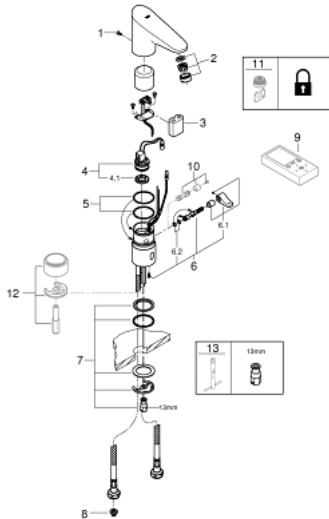

36 207 001 EUROPLUS E INFRA-RED ELECTRONIC BASIN MIXER 1/2" WITH MIXING DEVICE AND ADJUSTABLE TEMPERATURE LIMITER

PRODUCT DESCRIPTION

- Colour: chrome
- with infrared sensor for bi-directional communication for monitoring, configuration and service purpose
- 6V lithium battery, type CR-P2
- battery lifetime: approx. 7 years (150 actuations a day)
- GROHE LongLife finish
- GROHE EcoJoy - less water, perfect flow
- maximum flow rate (at 3 bar): 5 l/min
- flexible connection hoses
- non-return valve
- dirt strainers
- solenoid valve
- rapid installation system
- multistage battery status display
- 7 pre-set programs:
 - auto flush
 - thermal disinfection
 - cleaning mode
- additional functions and precise settings by remote control 36 407
- CE approved
- type of protection faucet IP 59K

36 207 001 EUROPLUS E INFRA-RED ELECTRONIC BASIN MIXER 1/2" WITH MIXING DEVICE AND ADJUSTABLE TEMPERATURE LIMITER

SPARE PARTS, June 2016 – now

- 1: Screws (Spare part-nr. 4283100M)
- 2: Mousseur (Spare part-nr. 48159000)
- 3: Battery (Spare part-nr. 42886000)
- 4: Solenoid valve (Spare part-nr. 42229000)
- 4.1: Dirt strainer (Spare part-nr. 42798000)
- 5: Sealing washer (Spare part-nr. 4283600M)
- 6: Lever (Spare part-nr. 42839000)
- 6.1: Mixing lever (Spare part-nr. 42838000)
- 6.2: Sealing washer (Spare part-nr. 4284000M)
- 7: Fixing set (Spare part-nr. 42841000)
- 8: Filter (Spare part-nr. 4241300M)
- 9: Remote control (Spare part-nr. 36407001)*
- 10: Hidden mixing device

(Spare part-nr. 36209000)*

- 11: Mousseur (Spare part-nr. 36133000)*
- 12: Socket (Spare part-nr. 36210000)*
- 13: Mounting wrench (Spare part-nr. 19017000)*

* Optional accessories