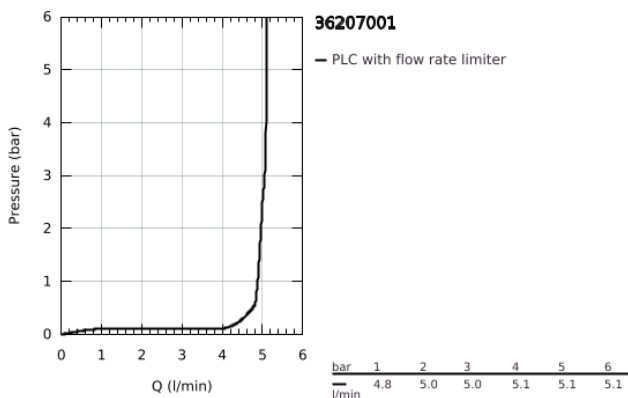

36 207 001 EUROPLUS E INFRA-RED ELECTRONIC BASIN MIXER 1/2" WITH MIXING DEVICE AND ADJUSTABLE TEMPERATURE LIMITER

PRODUCT DESCRIPTION

- Colour: chrome
- with infrared sensor for bi-directional communication for monitoring, configuration and service purpose
- 6V lithium battery, type CR-P2
- battery lifetime: approx. 7 years (150 actuations a day)
- GROHE LongLife finish
- GROHE EcoJoy - less water, perfect flow
- maximum flow rate (at 3 bar): 5 l/min
- flexible connection hoses
- non-return valve
- dirt strainers
- solenoid valve
- rapid installation system
- multistage battery status display
- 7 pre-set programs:
 - auto flush
 - thermal disinfection
 - cleaning mode
- additional functions and precise settings by remote control 36 407
- CE approved
- type of protection faucet IP 59K