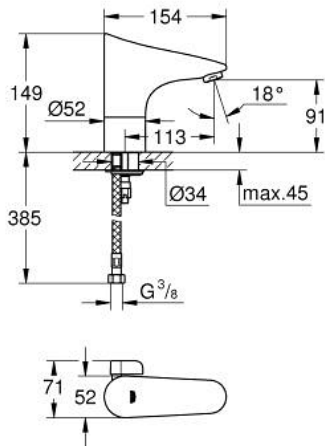

36 207 001 EUROPLUS E INFRA-RED ELECTRONIC BASIN MIXER 1/2" WITH MIXING DEVICE AND ADJUSTABLE TEMPERATURE LIMITER

PRODUCT DESCRIPTION

- Colour: chrome
- with infrared sensor for bi-directional communication for monitoring, configuration and service purpose
- 6V lithium battery, type CR-P2
- battery lifetime: approx. 7 years (150 actuations a day)
- GROHE LongLife finish
- GROHE EcoJoy - less water, perfect flow
- maximum flow rate (at 3 bar): 5 l/min
- flexible connection hoses
- non-return valve
- dirt strainers
- solenoid valve
- rapid installation system
- multistage battery status display
- 7 pre-set programs:
 - auto flush
 - thermal disinfection
 - cleaning mode
- additional functions and precise settings by remote control 36 407
- CE approved
- type of protection faucet IP 59K

36 207 001 EUROPLUS E INFRA-RED ELECTRONIC BASIN MIXER 1/2" WITH MIXING DEVICE AND ADJUSTABLE TEMPERATURE LIMITER

SPARE PARTS, June 2016 – now

- 1: Screws (Spare part-nr. 4283100M)
- 2: Mousseur (Spare part-nr. 48159000)
- 3: Battery (Spare part-nr. 42886000)
- 4: Solenoid valve (Spare part-nr. 42229000)
- 4.1: Dirt strainer (Spare part-nr. 42798000)
- 5: Sealing washer (Spare part-nr. 4283600M)
- 6: Lever (Spare part-nr. 42839000)
- 6.1: Mixing lever (Spare part-nr. 42838000)
- 6.2: Sealing washer (Spare part-nr. 4284000M)
- 7: Fixing set (Spare part-nr. 42841000)
- 8: Filter (Spare part-nr. 4241300M)
- 9: Remote control (Spare part-nr. 36407001)*
- 10: Hidden mixing device