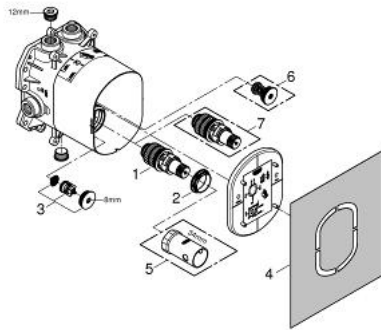

35 500 000 RAPIDO T SAFETY MIXER FOR CONCEALED INSTALLATION

PRODUCT DESCRIPTION

- for use with Grohtherm Special and Grohtherm F
- without finishing trim set
- flat installation depth 70 mm - 95 mm
- easy to install, premounted and tested unit
- GROHE TurboStat - compact cartridge with wax thermoelement
- two top outlets 1/2"
- high flow rate up to 50l/min. by use of three outlets
- bottom outlet 1/2" - can only be used with separate stop valves
- safe to install, stable built-in-box and protective cap
- fixation options for solid walls and dry cladding
- wall sealing
- Aquadimmer-diverter for bath mixer or stopvalve for shower mixer in finishing trim set
- body of DR brass
- built-in non-return valves and dirt strainers
- GROHE EcoJoy - less water, perfect flow

35 500 000 **RAPIDO T SAFETY MIXER FOR CONCEALED INSTALLATION**

SPARE PARTS, November 2005 – now

1: Thermostatic compact cartridge 3/4" (Spare part-nr. 47483000)

2: Fitting ring (Spare part-nr. 47765000)

3: Non-return valve (Spare part-nr. 47753000)

4: Seal kit (Spare part-nr. 48263000)

5: Socket Spanner (Spare part-nr. 19332000)*

6: Safety combination (EN 1717) (Spare part-nr. 29007000)*

7: Thermostatic compact cartridge 3/4" for changed waterways (Spare part-nr. 47186000)*