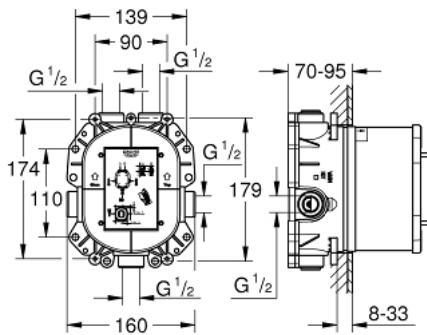

35 500 000 RAPIDO T SAFETY MIXER FOR CONCEALED INSTALLATION

PRODUCT DESCRIPTION

- for use with Grohtherm Special and Grohtherm F
- without finishing trim set
- flat installation depth 70 mm - 95 mm
- easy to install, premounted and tested unit
- GROHE TurboStat - compact cartridge with wax thermoelement
- two top outlets 1/2"
- high flow rate up to 50l/min. by use of three outlets
- bottom outlet 1/2" - can only be used with separate stop valves
- safe to install, stable built-in-box and protective cap
- fixation options for solid walls and dry cladding
- wall sealing
- Aquadimmer-diverter for bath mixer or stopvalve for shower mixer in finishing trim set
- body of DR brass
- built-in non-return valves and dirt strainers
- GROHE EcoJoy - less water, perfect flow

35 500 000 **RAPIDO T SAFETY MIXER FOR CONCEALED INSTALLATION**

SPARE PARTS, November 2005 – now

1: Thermostatic compact cartridge 3/4" (Spare part-nr. 47483000)

2: Fitting ring (Spare part-nr. 47765000)

3: Non-return valve (Spare part-nr. 47753000)

4: Seal kit (Spare part-nr. 48263000)

5: Socket Spanner (Spare part-nr. 19332000)*

6: Safety combination (EN 1717) (Spare part-nr. 29007000)*

7: Thermostatic compact cartridge 3/4" for changed waterways (Spare part-nr. 47186000)*