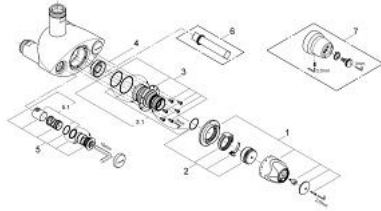

35 087 000 **GROHTHERM XL THERMOSTAT MIXER 1 1/4"**

PRODUCT DESCRIPTION

- Colour: chrome
- wall mounted
- range of use 9 l/min to 140 l/min
- wax thermoelement
- temperature scale handles with pre-adjustable safety stop between 33°C and 43°C
- thermal desinfection mode
- built-in non return valves and dirt strainers as compact service units
- connecting thread 1 1/2"
- outlet thread 2"
- changeable top/bottom outlet
- without connection unions
- GROHE LongLife finish

35 087 000 GROHTHERM XL THERMOSTAT MIXER 1 1/4"

SPARE PARTS, April 2007 – now

- 1: Temperature scale handle (Spare part-nr. 47562000)
- 2: Stop ring + regulating nut (Spare part-nr. 47564000)
- 3: Thermo-element (Spare part-nr. 47565000)
- 3.1: Seal kit (Spare part-nr. 47566000)
- 4: Seat for thermostat (Spare part-nr. 09844000)
- 5: Non-return valve (Spare part-nr. 47567000)
- 5.1: Seal kit (Spare part-nr. 47568000)
- 6: Socket Spanner (Spare part-nr. 19171000)*
- 7: Loose key and shield (Spare part-nr. 47569000)*
- 8: Straight union (Spare part-nr. 12426000)*
- 9: Wall union, male 1 1/2" (Spare part-nr. 12448000)*
- 10: Straight union (Spare part-nr. 12420000)*
- 11: Connecting angle (Spare part-nr. 12430000)*
- 12: Mixed water circulation connection (Spare part-nr. 12124000)*