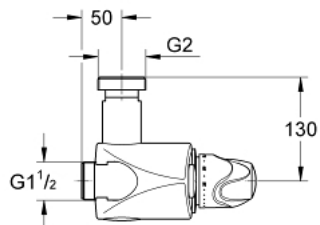

35 087 000 **GROHTHERM XL THERMOSTAT MIXER 1 1/4"**

PRODUCT DESCRIPTION

- Colour: chrome
- wall mounted
- range of use 9 l/min to 140 l/min
- wax thermoelement
- temperature scale handles with pre-adjustable safety stop between 33°C and 43°C
- thermal desinfection mode
- built-in non return valves and dirt strainers as compact service units
- connecting thread 1 1/2"
- outlet thread 2"
- changeable top/bottom outlet
- without connection unions
- GROHE LongLife finish

35 087 000 GROHTHERM XL THERMOSTAT MIXER 1 1/4"

SPARE PARTS, April 2007 – now

- 1: Temperature scale handle (Spare part-nr. 47562000)
- 2: Stop ring + regulating nut (Spare part-nr. 47564000)
- 3: Thermo-element (Spare part-nr. 47565000)
- 3.1: Seal kit (Spare part-nr. 47566000)
- 4: Seat for thermostat (Spare part-nr. 09844000)
- 5: Non-return valve (Spare part-nr. 47567000)
- 5.1: Seal kit (Spare part-nr. 47568000)
- 6: Socket Spanner (Spare part-nr. 19171000)*
- 7: Loose key and shield (Spare part-nr. 47569000)*
- 8: Straight union (Spare part-nr. 12426000)*
- 9: Wall union, male 1 1/2" (Spare part-nr. 12448000)*
- 10: Straight union (Spare part-nr. 12420000)*
- 11: Connecting angle (Spare part-nr. 12430000)*
- 12: Mixed water circulation connection (Spare part-nr. 12124000)*