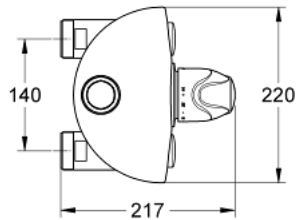

35 087 000 **GROHTHERM XL THERMOSTAT MIXER 1 1/4"**

PRODUCT DESCRIPTION

- Colour: chrome
- wall mounted
- range of use 9 l/min to 140 l/min
- wax thermoelement
- temperature scale handles with pre-adjustable safety stop between 33°C and 43°C
- thermal desinfection mode
- built-in non return valves and dirt strainers as compact service units
- connecting thread 1 1/2"
- outlet thread 2"
- changeable top/bottom outlet
- without connection unions
- GROHE LongLife finish

35 087 000 GROHTHERM XL THERMOSTAT MIXER 1 1/4"

SPARE PARTS, April 2007 – now

- 1: Temperature scale handle (Spare part-nr. 47562000)
- 2: Stop ring + regulating nut (Spare part-nr. 47564000)
- 3: Thermo-element (Spare part-nr. 47565000)
- 3.1: Seal kit (Spare part-nr. 47566000)
- 4: Seat for thermostat (Spare part-nr. 09844000)
- 5: Non-return valve (Spare part-nr. 47567000)
- 5.1: Seal kit (Spare part-nr. 47568000)
- 6: Socket Spanner (Spare part-nr. 19171000)*
- 7: Loose key and shield (Spare part-nr. 47569000)*
- 8: Straight union (Spare part-nr. 12426000)*
- 9: Wall union, male 1 1/2" (Spare part-nr. 12448000)*
- 10: Straight union (Spare part-nr. 12420000)*
- 11: Connecting angle (Spare part-nr. 12430000)*
- 12: Mixed water circulation connection (Spare part-nr. 12124000)*