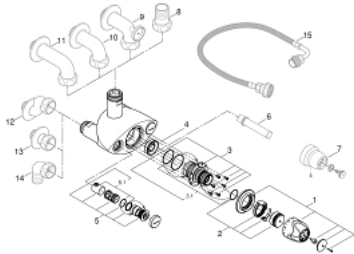

35 085 000 GROHTHERM XL THERMOSTAT MIXER 1"

PRODUCT DESCRIPTION

- Colour: chrome
- wall mounted
- range of use 9 l/min to 140 l/min
- wax thermoelement
- temperature scale handles with pre-adjustable safety stop between 33°C and 43°C
- thermal desinfection mode
- built-in non return valves and dirt strainers as compact service units
- connecting thread 1 1/4"
- outlet thread 1 1/2"
- changeable top/bottom outlet
- without connection unions
- GROHE LongLife finish

35 085 000 GROHTHERM XL THERMOSTAT MIXER 1"

SPARE PARTS, June 2008 – now

- 1: Temperature scale handle (Spare part-nr. 47562000)
- 2: Stop ring + regulating nut (Spare part-nr. 47564000)
- 3: Thermo-element (Spare part-nr. 47565000)
- 3.1: Seal kit (Spare part-nr. 47566000)
- 4: Seat for thermostat (Spare part-nr. 09844000)
- 5: Non-return valve (Spare part-nr. 47567000)
- 5.1: Seal kit (Spare part-nr. 47568000)
- 6: Socket Spanner (Spare part-nr. 19171000)*
- 7: Loose key and shield (Spare part-nr. 47569000)*
- 8: Straight union (Spare part-nr. 12424000)*
- 9: Wall union, male 1 1/4" (Spare part-nr. 12444000)*
- 10: Wall union, male 1 1/4" (Spare part-nr. 12436000)*
- 11: Wall union, male 1 1/4" (Spare part-nr. 12432000)*
- 12: S-union (Spare part-nr. 12411000)*
- 13: Straight union (Spare part-nr. 12417000)*
- 14: Connecting angle (Spare part-nr. 12428000)*
- 15: Mixed water circulation connection (Spare part-nr. 12124000)*