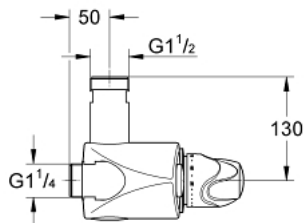

35 085 000 GROHTHERM XL THERMOSTAT MIXER 1"

PRODUCT DESCRIPTION

- Colour: chrome
- wall mounted
- range of use 9 l/min to 140 l/min
- wax thermoelement
- temperature scale handles with pre-adjustable safety stop between 33°C and 43°C
- thermal desinfection mode
- built-in non return valves and dirt strainers as compact service units
- connecting thread 1 1/4"
- outlet thread 1 1/2"
- changeable top/bottom outlet
- without connection unions
- GROHE LongLife finish

35 085 000 GROHTHERM XL THERMOSTAT MIXER 1"

SPARE PARTS, June 2008 – now

- 1: Temperature scale handle (Spare part-nr. 47562000)
- 2: Stop ring + regulating nut (Spare part-nr. 47564000)
- 3: Thermo-element (Spare part-nr. 47565000)
- 3.1: Seal kit (Spare part-nr. 47566000)
- 4: Seat for thermostat (Spare part-nr. 09844000)
- 5: Non-return valve (Spare part-nr. 47567000)
- 5.1: Seal kit (Spare part-nr. 47568000)
- 6: Socket Spanner (Spare part-nr. 19171000)*
- 7: Loose key and shield (Spare part-nr. 47569000)*
- 8: Straight union (Spare part-nr. 12424000)*
- 9: Wall union, male 1 1/4" (Spare part-nr. 12444000)*
- 10: Wall union, male 1 1/4" (Spare part-nr. 12436000)*
- 11: Wall union, male 1 1/4" (Spare part-nr. 12432000)*
- 12: S-union (Spare part-nr. 12411000)*
- 13: Straight union (Spare part-nr. 12417000)*
- 14: Connecting angle (Spare part-nr. 12428000)*
- 15: Mixed water circulation connection (Spare part-nr. 12124000)*