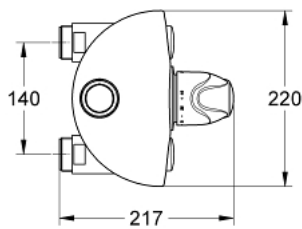

35 085 000 GROHTHERM XL THERMOSTAT MIXER 1"

PRODUCT DESCRIPTION

- Colour: chrome
- wall mounted
- range of use 9 l/min to 140 l/min
- wax thermoelement
- temperature scale handles with pre-adjustable safety stop between 33°C and 43°C
- thermal desinfection mode
- built-in non return valves and dirt strainers as compact service units
- connecting thread 1 1/4"
- outlet thread 1 1/2"
- changeable top/bottom outlet
- without connection unions
- GROHE LongLife finish

35 085 000 GROHTHERM XL THERMOSTAT MIXER 1"

SPARE PARTS, June 2008 – now

- 1: Temperature scale handle (Spare part-nr. 47562000)
- 2: Stop ring + regulating nut (Spare part-nr. 47564000)
- 3: Thermo-element (Spare part-nr. 47565000)
- 3.1: Seal kit (Spare part-nr. 47566000)
- 4: Seat for thermostat (Spare part-nr. 09844000)
- 5: Non-return valve (Spare part-nr. 47567000)
- 5.1: Seal kit (Spare part-nr. 47568000)
- 6: Socket Spanner (Spare part-nr. 19171000)*
- 7: Loose key and shield (Spare part-nr. 47569000)*
- 8: Straight union (Spare part-nr. 12424000)*
- 9: Wall union, male 1 1/4" (Spare part-nr. 12444000)*
- 10: Wall union, male 1 1/4" (Spare part-nr. 12436000)*
- 11: Wall union, male 1 1/4" (Spare part-nr. 12432000)*
- 12: S-union (Spare part-nr. 12411000)*
- 13: Straight union (Spare part-nr. 12417000)*
- 14: Connecting angle (Spare part-nr. 12428000)*
- 15: Mixed water circulation connection (Spare part-nr. 12124000)*