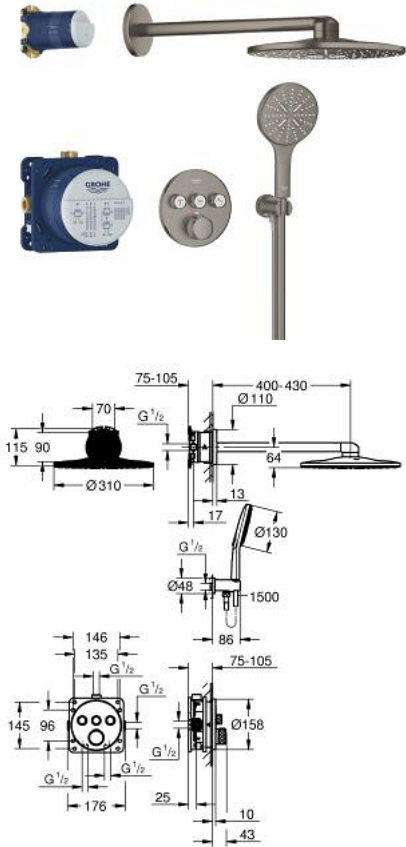

34 863 AL0 GROHTHERM SMARTCONTROL CONCEALED SHOWER SYSTEM WITH RAINSHOWER SMARTACTIVE 310

PRODUCT DESCRIPTION

- Colour: brushed hard graphite
- consisting of:
 - concealed safety mixer with 3 valves (29 121)
 - GROHE Rapido SmartBox universal rough-in box, 1/2" (35 604)
 - Rainshower SmartActive 310 head shower set 2 sprays (26 475) including horizontal shower arm 430 mm and head shower rough-in (26 483)
 - Rainshower SmartActive 130 hand shower 3 sprays
 - shower outlet elbow 1/2" with holder (26 658)
 - Silverflex shower hose 1500 mm 1/2" x 1/2"
 - optional flow regulator 9.5 l/min included for hand shower