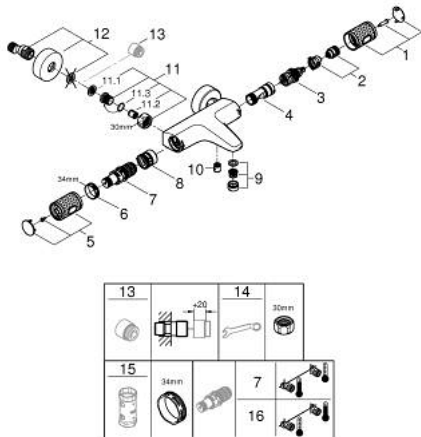

### PRODUCT DESCRIPTION

- Colour: brushed cool sunrise
- wall mounted
- GROHE CoolTouch safety housing
- GROHE LongLife finish
- GROHE SafeStop - safety button at 38°C
- GROHE SafeStop Plus - optional temperature limiter at 43°C included
- GROHE TurboStat - compact cartridge with wax thermoelement
- GROHE ProGrip - with knurled structure
- integrated stop valve
- GROHE AquaDimmer with multiple function:
- FlowControl Button - One-button switch to full water flow
- flow control
- diverter: bath/shower
- shower bottom outlet 1/2"
- mousseur
- built-in non-return valves
- dirt strainers
- protected against backflow
- S-unions
- metal rosette

### SPARE PARTS, February 2025 – now

- 1: GRT 1000 Perf shut-off handle aquadimmer (Spare part-nr. 136066GN00)
  - 2: Stop (Spare part-nr. 47977000)
  - 3: Aquadimmer (Spare part-nr. 12433000)
  - 4: Water flow (Spare part-nr. 47751000)
  - 5: GRT 1000 Performance (Spare part-nr. 136067GN00)
  - 6: Fitting ring (Spare part-nr. 47743000)
  - 7: Thermostatic compact cartridge 1/2" (Spare part-nr. 47439000)
  - 8: Race (Spare part-nr. 47975000)
  - 9: flow control (Spare part-nr. 13952GN0)
  - 10: Non-return valve (Spare part-nr. 08565000)
  - 11: non-return valves (Spare part-nr. 47189GN0)
  - 11.1: Dirt strainer (Spare part-nr. 0726400M)
  - 11.2: Non-return valve (Spare part-nr. 08565000)
  - 11.3: O-ring  $\varnothing 17 \times \varnothing 2$  (Spare part-nr. 0305500M)
  - 12: s-union (Spare part-nr. 12662GN0)
  - 13: Extension 3/4", 20 mm (Spare part-nr. 0713000M)\*
  - 14: Special spanner (Spare part-nr. 19377000)\*
  - 15: Socket Spanner (Spare part-nr. 19332000)\*
  - 16: GROHE TurboStat cartridge 1/2" (Spare part-nr. 47175000)\*
- \* Optional accessories