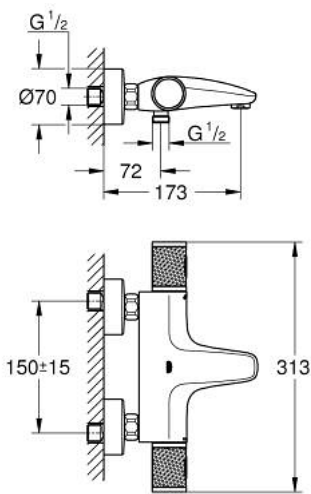

### PRODUCT DESCRIPTION

- Colour: brushed cool sunrise
- wall mounted
- GROHE CoolTouch safety housing
- GROHE LongLife finish
- GROHE SafeStop - safety button at 38°C
- GROHE SafeStop Plus - optional temperature limiter at 43°C included
- GROHE TurboStat - compact cartridge with wax thermoelement
- GROHE ProGrip - with knurled structure
- integrated stop valve
- GROHE AquaDimmer with multiple function:
- FlowControl Button - One-button switch to full water flow
- flow control
- diverter: bath/shower
- shower bottom outlet 1/2"
- mousseur
- built-in non-return valves
- dirt strainers
- protected against backflow
- S-unions
- metal rosette

### SPARE PARTS, February 2025 – now

- 1: GRT 1000 Perf shut-off handle aquadimmer (Spare part-nr. 136066GN00)
  - 2: Stop (Spare part-nr. 47977000)
  - 3: Aquadimmer (Spare part-nr. 12433000)
  - 4: Water flow (Spare part-nr. 47751000)
  - 5: GRT 1000 Performance (Spare part-nr. 136067GN00)
  - 6: Fitting ring (Spare part-nr. 47743000)
  - 7: Thermostatic compact cartridge 1/2" (Spare part-nr. 47439000)
  - 8: Race (Spare part-nr. 47975000)
  - 9: flow control (Spare part-nr. 13952GN0)
  - 10: Non-return valve (Spare part-nr. 08565000)
  - 11: non-return valves (Spare part-nr. 47189GN0)
  - 11.1: Dirt strainer (Spare part-nr. 0726400M)
  - 11.2: Non-return valve (Spare part-nr. 08565000)
  - 11.3: O-ring  $\varnothing 17 \times \varnothing 2$  (Spare part-nr. 0305500M)
  - 12: s-union (Spare part-nr. 12662GN0)
  - 13: Extension 3/4", 20 mm (Spare part-nr. 0713000M)\*
  - 14: Special spanner (Spare part-nr. 19377000)\*
  - 15: Socket Spanner (Spare part-nr. 19332000)\*
  - 16: GROHE TurboStat cartridge 1/2" (Spare part-nr. 47175000)\*
- \* Optional accessories