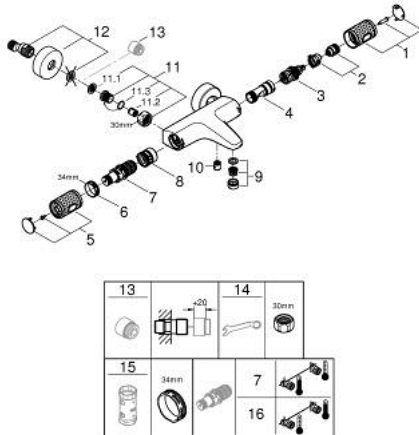

### PRODUCT DESCRIPTION

- Colour: brushed cool sunrise
- wall mounted
- GROHE CoolTouch safety housing
- GROHE LongLife finish
- GROHE SafeStop - safety button at 38°C
- GROHE SafeStop Plus - optional temperature limiter at 43°C included
- GROHE TurboStat - compact cartridge with wax thermoelement
- GROHE ProGrip - with knurl structure
- integrated stop valve
- GROHE AquaDimmer with multiple function:
  - integrated GROHE EcoButton
- flow control
- diverter: bath/shower
- shower bottom outlet 1/2"
- mousseur
- built-in non-return valves
- dirt strainers
- protected against backflow
- S-unions
- metal rosette

### SPARE PARTS, February 2025 – now

- 1: GRT 1000 Perf shut-off handle aquadimmer (Spare part-nr. 136066GN00)
  - 2: Stop (Spare part-nr. 47977000)
  - 3: Aquadimmer (Spare part-nr. 12433000)
  - 4: Water flow (Spare part-nr. 47751000)
  - 5: GRT 1000 Performance (Spare part-nr. 136067GN00)
  - 6: Fitting ring (Spare part-nr. 47743000)
  - 7: Thermostatic compact cartridge 1/2" (Spare part-nr. 47439000)
  - 8: Race (Spare part-nr. 47975000)
  - 9: flow control (Spare part-nr. 13952GN0)
  - 10: Non-return valve (Spare part-nr. 08565000)
  - 11: non-return valves (Spare part-nr. 47189GN0)
  - 11.1: Dirt strainer (Spare part-nr. 0726400M)
  - 11.2: Non-return valve (Spare part-nr. 08565000)
  - 11.3: O-ring  $\varnothing 17 \times \varnothing 2$  (Spare part-nr. 0305500M)
  - 12: s-union (Spare part-nr. 12662GN0)
  - 13: Extension 3/4", 20 mm (Spare part-nr. 0713000M)\*
  - 14: Special spanner (Spare part-nr. 19377000)\*
  - 15: Socket Spanner (Spare part-nr. 19332000)\*
  - 16: GROHE TurboStat cartridge 1/2" (Spare part-nr. 47175000)\*
- \* Optional accessories