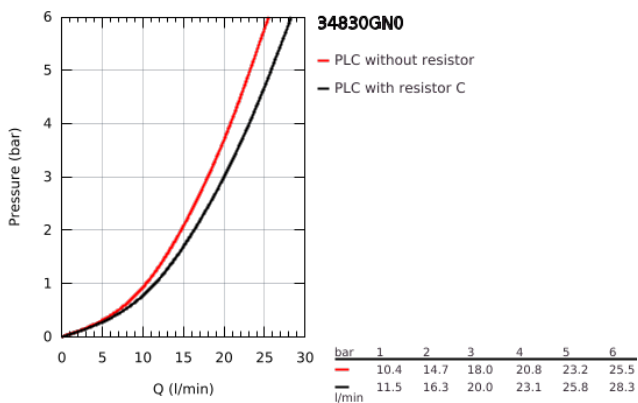

## 34 830 GN0 GROHTHERM 1000 PERFORMANCE BATH SAFETY MIXER

### PRODUCT DESCRIPTION

- Colour: brushed cool sunrise
- wall mounted
- GROHE CoolTouch safety housing
- GROHE LongLife finish
- GROHE SafeStop - safety button at 38°C
- GROHE SafeStop Plus - optional temperature limiter at 43°C included
- GROHE TurboStat - compact cartridge with wax thermoelement
- GROHE ProGrip - with knurled structure
- integrated stop valve
- GROHE AquaDimmer with multiple function:
- FlowControl Button - One-button switch to full water flow
- flow control
- diverter: bath/shower
- shower bottom outlet 1/2"
- mousseur
- built-in non-return valves
- dirt strainers
- protected against backflow
- S-unions
- metal rosette