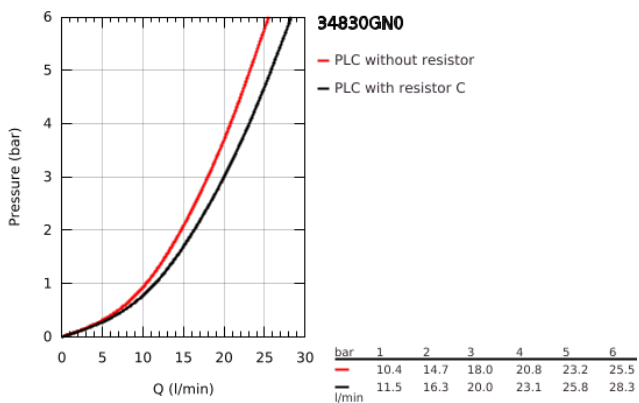

## 34 830 GN0 GROHTHERM 1000 PERFORMANCE BATH SAFETY MIXER

### PRODUCT DESCRIPTION

- Colour: brushed cool sunrise
- wall mounted
- GROHE CoolTouch safety housing
- GROHE LongLife finish
- GROHE SafeStop - safety button at 38°C
- GROHE SafeStop Plus - optional temperature limiter at 43°C included
- GROHE TurboStat - compact cartridge with wax thermoelement
- GROHE ProGrip - with knurl structure
- integrated stop valve
- GROHE AquaDimmer with multiple function:
  - integrated GROHE EcoButton
- flow control
- diverter: bath/shower
- shower bottom outlet 1/2"
- mousseur
- built-in non-return valves
- dirt strainers
- protected against backflow
- S-unions
- metal rosette