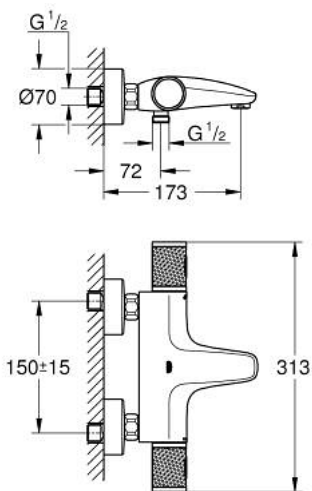

### PRODUCT DESCRIPTION

- Colour: brushed cool sunrise
- wall mounted
- GROHE CoolTouch safety housing
- GROHE LongLife finish
- GROHE SafeStop - safety button at 38°C
- GROHE SafeStop Plus - optional temperature limiter at 43°C included
- GROHE TurboStat - compact cartridge with wax thermoelement
- GROHE ProGrip - with knurl structure
- integrated stop valve
- GROHE AquaDimmer with multiple function:
  - integrated GROHE EcoButton
- flow control
- diverter: bath/shower
- shower bottom outlet 1/2"
- mousseur
- built-in non-return valves
- dirt strainers
- protected against backflow
- S-unions
- metal rosette

### SPARE PARTS, February 2025 – now

- 1: GRT 1000 Perf shut-off handle aquadimmer (Spare part-nr. 136066GN00)
  - 2: Stop (Spare part-nr. 47977000)
  - 3: Aquadimmer (Spare part-nr. 12433000)
  - 4: Water flow (Spare part-nr. 47751000)
  - 5: GRT 1000 Performance (Spare part-nr. 136067GN00)
  - 6: Fitting ring (Spare part-nr. 47743000)
  - 7: Thermostatic compact cartridge 1/2" (Spare part-nr. 47439000)
  - 8: Race (Spare part-nr. 47975000)
  - 9: flow control (Spare part-nr. 13952GN0)
  - 10: Non-return valve (Spare part-nr. 08565000)
  - 11: non-return valves (Spare part-nr. 47189GN0)
  - 11.1: Dirt strainer (Spare part-nr. 0726400M)
  - 11.2: Non-return valve (Spare part-nr. 08565000)
  - 11.3: O-ring  $\varnothing 17 \times \varnothing 2$  (Spare part-nr. 0305500M)
  - 12: s-union (Spare part-nr. 12662GN0)
  - 13: Extension 3/4", 20 mm (Spare part-nr. 0713000M)\*
  - 14: Special spanner (Spare part-nr. 19377000)\*
  - 15: Socket Spanner (Spare part-nr. 19332000)\*
  - 16: GROHE TurboStat cartridge 1/2" (Spare part-nr. 47175000)\*
- \* Optional accessories