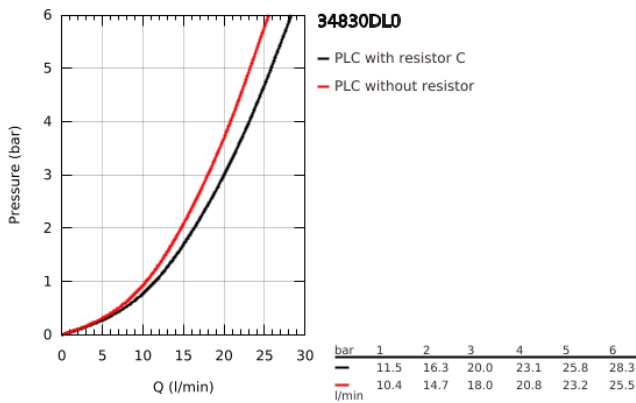

### 34 830 DL0 GROHTHERM 1000 PERFORMANCE BATH SAFETY MIXER

**PRODUCT DESCRIPTION**

- Colour: brushed warm sunset
- wall mounted
- GROHE CoolTouch safety housing
- GROHE LongLife finish
- GROHE SafeStop - safety button at 38°C
- GROHE SafeStop Plus - optional temperature limiter at 43°C included
- GROHE TurboStat - compact cartridge with wax thermoelement
- GROHE ProGrip - with knurled structure
- integrated stop valve
- GROHE AquaDimmer with multiple function:
- FlowControl Button - One-button switch to full water flow
- flow control
- diverter: bath/shower
- shower bottom outlet 1/2"
- mousseur
- built-in non-return valves
- dirt strainers
- protected against backflow
- S-unions
- metal rosette

## 34 830 DL0 GROHTHERM 1000 PERFORMANCE BATH SAFETY MIXER