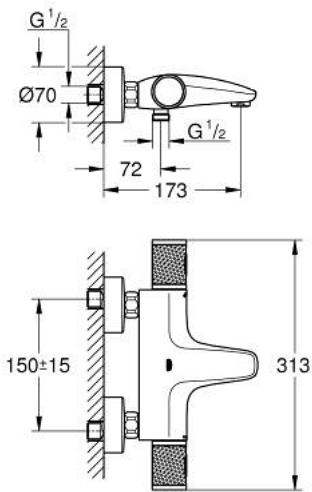

34 830 DL0 GROHTHERM 1000 PERFORMANCE BATH SAFETY MIXER

PRODUCT DESCRIPTION

- Colour: brushed warm sunset
- wall mounted
- GROHE CoolTouch safety housing
- GROHE LongLife finish
- GROHE SafeStop - safety button at 38°C
- GROHE SafeStop Plus - optional temperature limiter at 43°C included
- GROHE TurboStat - compact cartridge with wax thermoelement
- GROHE ProGrip - with knurl structure
- integrated stop valve
- GROHE AquaDimmer with multiple function:
 - integrated GROHE EcoButton
 - flow control
 - diverter: bath/shower
 - shower bottom outlet 1/2"
 - mousseur
 - built-in non-return valves
 - dirt strainers
 - protected against backflow
 - S-unions
 - metal rosette

34 830 DL0 GROHTHERM 1000 PERFORMANCE BATH SAFETY MIXER

SPARE PARTS, February 2025 – now

- 1: GRT 1000 Perf shut-off handle aquadimmer (Spare part-nr. 136066DL00)
 - 2: Stop (Spare part-nr. 47977000)
 - 3: Aquadimmer (Spare part-nr. 12433000)
 - 4: Water flow (Spare part-nr. 47751000)
 - 5: GRT 1000 Performance (Spare part-nr. 136067DL00)
 - 6: Fitting ring (Spare part-nr. 47743000)
 - 7: Thermostatic compact cartridge 1/2" (Spare part-nr. 47439000)
 - 8: Race (Spare part-nr. 47975000)
 - 9: flow control (Spare part-nr. 13952DL0)
 - 10: Non-return valve (Spare part-nr. 08565000)
 - 11: non-return valves (Spare part-nr. 47189DL0)
 - 11.1: Dirt strainer (Spare part-nr. 0726400M)
 - 11.2: Non-return valve (Spare part-nr. 08565000)
 - 11.3: O-ring $\varnothing 17 \times \varnothing 2$ (Spare part-nr. 0305500M)
 - 12: s-union (Spare part-nr. 12662DL0)
 - 13: Extension 3/4", 20 mm (Spare part-nr. 0713000M)*
 - 14: Special spanner (Spare part-nr. 19377000)*
 - 15: Socket Spanner (Spare part-nr. 19332000)*
 - 16: GROHE TurboStat cartridge 1/2" (Spare part-nr. 47175000)*
- * Optional accessories