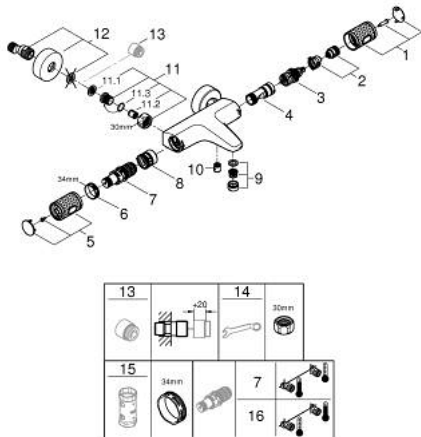

### 34 830 DL0 GROHTHERM 1000 PERFORMANCE BATH SAFETY MIXER

**PRODUCT DESCRIPTION**

- Colour: brushed warm sunset
- wall mounted
- GROHE CoolTouch safety housing
- GROHE LongLife finish
- GROHE SafeStop - safety button at 38°C
- GROHE SafeStop Plus - optional temperature limiter at 43°C included
- GROHE TurboStat - compact cartridge with wax thermoelement
- GROHE ProGrip - with knurled structure
- integrated stop valve
- GROHE AquaDimmer with multiple function:
- FlowControl Button - One-button switch to full water flow
- flow control
- diverter: bath/shower
- shower bottom outlet 1/2"
- mousseur
- built-in non-return valves
- dirt strainers
- protected against backflow
- S-unions
- metal rosette

## 34 830 DL0 GROHTHERM 1000 PERFORMANCE BATH SAFETY MIXER

### SPARE PARTS, February 2025 – now

- 1: GRT 1000 Perf shut-off handle aquadimmer (Spare part-nr. 136066DL00)
  - 2: Stop (Spare part-nr. 47977000)
  - 3: Aquadimmer (Spare part-nr. 12433000)
  - 4: Water flow (Spare part-nr. 47751000)
  - 5: GRT 1000 Performance (Spare part-nr. 136067DL00)
  - 6: Fitting ring (Spare part-nr. 47743000)
  - 7: Thermostatic compact cartridge 1/2" (Spare part-nr. 47439000)
  - 8: Race (Spare part-nr. 47975000)
  - 9: flow control (Spare part-nr. 13952DL0)
  - 10: Non-return valve (Spare part-nr. 08565000)
  - 11: non-return valves (Spare part-nr. 47189DL0)
  - 11.1: Dirt strainer (Spare part-nr. 0726400M)
  - 11.2: Non-return valve (Spare part-nr. 08565000)
  - 11.3: O-ring  $\varnothing 17 \times \varnothing 2$  (Spare part-nr. 0305500M)
  - 12: s-union (Spare part-nr. 12662DL0)
  - 13: Extension 3/4", 20 mm (Spare part-nr. 0713000M)\*
  - 14: Special spanner (Spare part-nr. 19377000)\*
  - 15: Socket Spanner (Spare part-nr. 19332000)\*
  - 16: GROHE TurboStat cartridge 1/2" (Spare part-nr. 47175000)\*
- \* Optional accessories