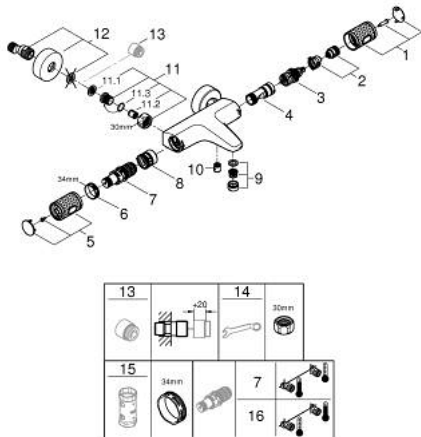

34 830 DL0 GROHTHERM 1000 PERFORMANCE BATH SAFETY MIXER

PRODUCT DESCRIPTION

- Colour: brushed warm sunset
- wall mounted
- GROHE CoolTouch safety housing
- GROHE LongLife finish
- GROHE SafeStop - safety button at 38°C
- GROHE SafeStop Plus - optional temperature limiter at 43°C included
- GROHE TurboStat - compact cartridge with wax thermoelement
- GROHE ProGrip - with knurl structure
- integrated stop valve
- GROHE AquaDimmer with multiple function:
 - integrated GROHE EcoButton
 - flow control
 - diverter: bath/shower
 - shower bottom outlet 1/2"
 - mousseur
 - built-in non-return valves
 - dirt strainers
 - protected against backflow
 - S-unions
 - metal rosette

34 830 DL0 GROHTHERM 1000 PERFORMANCE BATH SAFETY MIXER

SPARE PARTS, February 2025 – now

- 1: GRT 1000 Perf shut-off handle aquadimmer (Spare part-nr. 136066DL00)
 - 2: Stop (Spare part-nr. 47977000)
 - 3: Aquadimmer (Spare part-nr. 12433000)
 - 4: Water flow (Spare part-nr. 47751000)
 - 5: GRT 1000 Performance (Spare part-nr. 136067DL00)
 - 6: Fitting ring (Spare part-nr. 47743000)
 - 7: Thermostatic compact cartridge 1/2" (Spare part-nr. 47439000)
 - 8: Race (Spare part-nr. 47975000)
 - 9: flow control (Spare part-nr. 13952DL0)
 - 10: Non-return valve (Spare part-nr. 08565000)
 - 11: non-return valves (Spare part-nr. 47189DL0)
 - 11.1: Dirt strainer (Spare part-nr. 0726400M)
 - 11.2: Non-return valve (Spare part-nr. 08565000)
 - 11.3: O-ring $\varnothing 17 \times \varnothing 2$ (Spare part-nr. 0305500M)
 - 12: s-union (Spare part-nr. 12662DL0)
 - 13: Extension 3/4", 20 mm (Spare part-nr. 0713000M)*
 - 14: Special spanner (Spare part-nr. 19377000)*
 - 15: Socket Spanner (Spare part-nr. 19332000)*
 - 16: GROHE TurboStat cartridge 1/2" (Spare part-nr. 47175000)*
- * Optional accessories