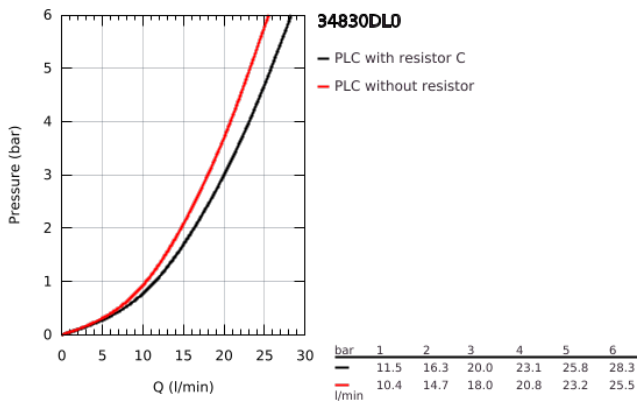

34 830 DL0 GROHTHERM 1000 PERFORMANCE BATH SAFETY MIXER

PRODUCT DESCRIPTION

- Colour: brushed warm sunset
- wall mounted
- GROHE CoolTouch safety housing
- GROHE LongLife finish
- GROHE SafeStop - safety button at 38°C
- GROHE SafeStop Plus - optional temperature limiter at 43°C included
- GROHE TurboStat - compact cartridge with wax thermoelement
- GROHE ProGrip - with knurl structure
- integrated stop valve
- GROHE AquaDimmer with multiple function:
 - integrated GROHE EcoButton
 - flow control
 - diverter: bath/shower
 - shower bottom outlet 1/2"
 - mousseur
 - built-in non-return valves
 - dirt strainers
 - protected against backflow
 - S-unions
 - metal rosette

34 830 DL0 GROHTHERM 1000 PERFORMANCE BATH SAFETY MIXER

SPARE PARTS, February 2025 – now

- 1: GRT 1000 Perf shut-off handle aquadimmer (Spare part-nr. 136066DL00)
 - 2: Stop (Spare part-nr. 47977000)
 - 3: Aquadimmer (Spare part-nr. 12433000)
 - 4: Water flow (Spare part-nr. 47751000)
 - 5: GRT 1000 Performance (Spare part-nr. 136067DL00)
 - 6: Fitting ring (Spare part-nr. 47743000)
 - 7: Thermostatic compact cartridge 1/2" (Spare part-nr. 47439000)
 - 8: Race (Spare part-nr. 47975000)
 - 9: flow control (Spare part-nr. 13952DL0)
 - 10: Non-return valve (Spare part-nr. 08565000)
 - 11: non-return valves (Spare part-nr. 47189DL0)
 - 11.1: Dirt strainer (Spare part-nr. 0726400M)
 - 11.2: Non-return valve (Spare part-nr. 08565000)
 - 11.3: O-ring $\varnothing 17 \times \varnothing 2$ (Spare part-nr. 0305500M)
 - 12: s-union (Spare part-nr. 12662DL0)
 - 13: Extension 3/4", 20 mm (Spare part-nr. 0713000M)*
 - 14: Special spanner (Spare part-nr. 19377000)*
 - 15: Socket Spanner (Spare part-nr. 19332000)*
 - 16: GROHE TurboStat cartridge 1/2" (Spare part-nr. 47175000)*
- * Optional accessories