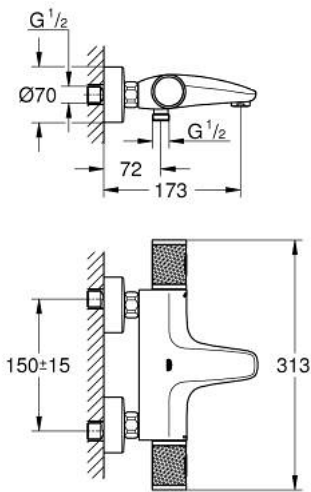

### 34 830 DL0 GROHTHERM 1000 PERFORMANCE BATH SAFETY MIXER

**PRODUCT DESCRIPTION**

- Colour: brushed warm sunset
- wall mounted
- GROHE CoolTouch safety housing
- GROHE LongLife finish
- GROHE SafeStop - safety button at 38°C
- GROHE SafeStop Plus - optional temperature limiter at 43°C included
- GROHE TurboStat - compact cartridge with wax thermoelement
- GROHE ProGrip - with knurled structure
- integrated stop valve
- GROHE AquaDimmer with multiple function:
- FlowControl Button - One-button switch to full water flow
- flow control
- diverter: bath/shower
- shower bottom outlet 1/2"
- mousseur
- built-in non-return valves
- dirt strainers
- protected against backflow
- S-unions
- metal rosette

## 34 830 DL0 GROHTHERM 1000 PERFORMANCE BATH SAFETY MIXER

### SPARE PARTS, February 2025 – now

- 1: GRT 1000 Perf shut-off handle aquadimmer (Spare part-nr. 136066DL00)
  - 2: Stop (Spare part-nr. 47977000)
  - 3: Aquadimmer (Spare part-nr. 12433000)
  - 4: Water flow (Spare part-nr. 47751000)
  - 5: GRT 1000 Performance (Spare part-nr. 136067DL00)
  - 6: Fitting ring (Spare part-nr. 47743000)
  - 7: Thermostatic compact cartridge 1/2" (Spare part-nr. 47439000)
  - 8: Race (Spare part-nr. 47975000)
  - 9: flow control (Spare part-nr. 13952DL0)
  - 10: Non-return valve (Spare part-nr. 08565000)
  - 11: non-return valves (Spare part-nr. 47189DL0)
  - 11.1: Dirt strainer (Spare part-nr. 0726400M)
  - 11.2: Non-return valve (Spare part-nr. 08565000)
  - 11.3: O-ring  $\varnothing 17 \times \varnothing 2$  (Spare part-nr. 0305500M)
  - 12: s-union (Spare part-nr. 12662DL0)
  - 13: Extension 3/4", 20 mm (Spare part-nr. 0713000M)\*
  - 14: Special spanner (Spare part-nr. 19377000)\*
  - 15: Socket Spanner (Spare part-nr. 19332000)\*
  - 16: GROHE TurboStat cartridge 1/2" (Spare part-nr. 47175000)\*
- \* Optional accessories