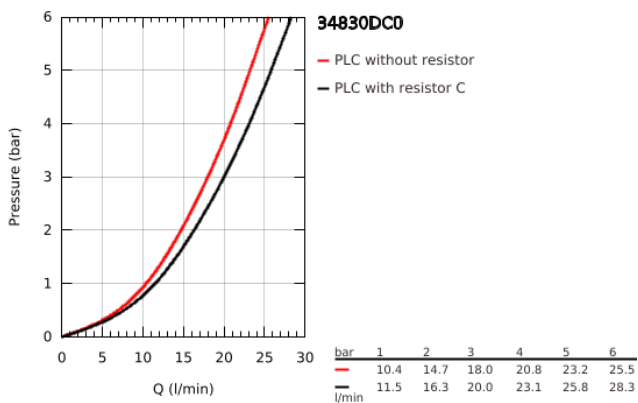

34 830 DC0 GROHTHERM 1000 PERFORMANCE BATH SAFETY MIXER

PRODUCT DESCRIPTION

- Colour: supersteel
- wall mounted
- GROHE CoolTouch safety housing
- GROHE LongLife finish
- GROHE SafeStop - safety button at 38°C
- GROHE SafeStop Plus - optional temperature limiter at 43°C included
- GROHE TurboStat - compact cartridge with wax thermoelement
- GROHE ProGrip - with knurled structure
- integrated stop valve
- GROHE AquaDimmer with multiple function:
- FlowControl Button - One-button switch to full water flow
- flow control
- diverter: bath/shower
- shower bottom outlet 1/2"
- mousseur
- built-in non-return valves
- dirt strainers
- protected against backflow
- S-unions
- metal rosette

34 830 DC0 GROHTHERM 1000 PERFORMANCE BATH SAFETY MIXER

SPARE PARTS, February 2025 – now

- 1: GRT 1000 Perf shut-off handle aquadimmer (Spare part-nr. 136066DC00)
 - 2: Stop (Spare part-nr. 47977000)
 - 3: Aquadimmer (Spare part-nr. 12433000)
 - 4: Water flow (Spare part-nr. 47751000)
 - 5: GRT 1000 Performance (Spare part-nr. 136067DC00)
 - 6: Fitting ring (Spare part-nr. 47743000)
 - 7: Thermostatic compact cartridge 1/2" (Spare part-nr. 47439000)
 - 8: Race (Spare part-nr. 47975000)
 - 9: Mousseur (Spare part-nr. 13952DC0)
 - 10: Non-return valve (Spare part-nr. 08565000)
 - 11: Non-return valve (Spare part-nr. 47189DC0)
 - 11.1: Dirt strainer (Spare part-nr. 0726400M)
 - 11.2: Non-return valve (Spare part-nr. 08565000)
 - 11.3: O-ring $\varnothing 17 \times \varnothing 2$ (Spare part-nr. 0305500M)
 - 12: S-union (Spare part-nr. 12662DC0)
 - 13: Extension 3/4", 20 mm (Spare part-nr. 0713000M)*
 - 14: Special spanner (Spare part-nr. 19377000)*
 - 15: Socket Spanner (Spare part-nr. 19332000)*
 - 16: GROHE TurboStat cartridge 1/2" (Spare part-nr. 47175000)*
- * Optional accessories