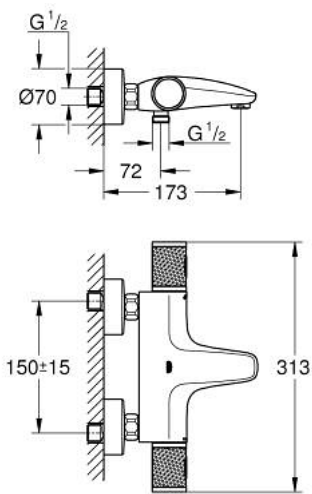

## 34 830 DC0 GROHTHERM 1000 PERFORMANCE BATH SAFETY MIXER

### PRODUCT DESCRIPTION

- Colour: supersteel
- wall mounted
- GROHE CoolTouch safety housing
- GROHE LongLife finish
- GROHE SafeStop - safety button at 38°C
- GROHE SafeStop Plus - optional temperature limiter at 43°C included
- GROHE TurboStat - compact cartridge with wax thermoelement
- GROHE ProGrip - with knurl structure
- integrated stop valve
- GROHE AquaDimmer with multiple function:
  - integrated GROHE EcoButton
  - flow control
  - diverter: bath/shower
  - shower bottom outlet 1/2"
  - mousseur
  - built-in non-return valves
  - dirt strainers
  - protected against backflow
  - S-unions
  - metal rosette

### SPARE PARTS, February 2025 – now

- 1: GRT 1000 Perf shut-off handle aquadimmer (Spare part-nr. 136066DC00)
  - 2: Stop (Spare part-nr. 47977000)
  - 3: Aquadimmer (Spare part-nr. 12433000)
  - 4: Water flow (Spare part-nr. 47751000)
  - 5: GRT 1000 Performance (Spare part-nr. 136067DC00)
  - 6: Fitting ring (Spare part-nr. 47743000)
  - 7: Thermostatic compact cartridge 1/2" (Spare part-nr. 47439000)
  - 8: Race (Spare part-nr. 47975000)
  - 9: Mousseur (Spare part-nr. 13952DC0)
  - 10: Non-return valve (Spare part-nr. 08565000)
  - 11: Non-return valve (Spare part-nr. 47189DC0)
  - 11.1: Dirt strainer (Spare part-nr. 0726400M)
  - 11.2: Non-return valve (Spare part-nr. 08565000)
  - 11.3: O-ring  $\varnothing 17 \times \varnothing 2$  (Spare part-nr. 0305500M)
  - 12: S-union (Spare part-nr. 12662DC0)
  - 13: Extension 3/4", 20 mm (Spare part-nr. 0713000M)\*
  - 14: Special spanner (Spare part-nr. 19377000)\*
  - 15: Socket Spanner (Spare part-nr. 19332000)\*
  - 16: GROHE TurboStat cartridge 1/2" (Spare part-nr. 47175000)\*
- \* Optional accessories