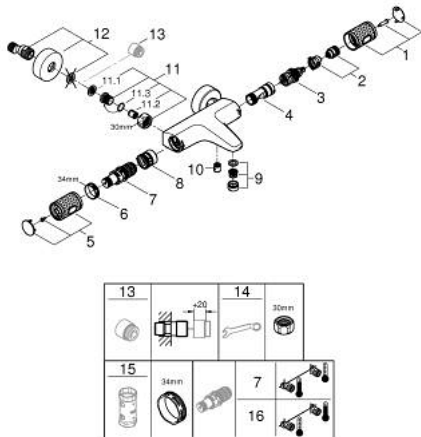

34 830 DC0 GROHTHERM 1000 PERFORMANCE BATH SAFETY MIXER

PRODUCT DESCRIPTION

- Colour: supersteel
- wall mounted
- GROHE CoolTouch safety housing
- GROHE LongLife finish
- GROHE SafeStop - safety button at 38°C
- GROHE SafeStop Plus - optional temperature limiter at 43°C included
- GROHE TurboStat - compact cartridge with wax thermoelement
- GROHE ProGrip - with knurled structure
- integrated stop valve
- GROHE AquaDimmer with multiple function:
- FlowControl Button - One-button switch to full water flow
- flow control
- diverter: bath/shower
- shower bottom outlet 1/2"
- mousseur
- built-in non-return valves
- dirt strainers
- protected against backflow
- S-unions
- metal rosette

34 830 DC0 GROHTHERM 1000 PERFORMANCE BATH SAFETY MIXER

SPARE PARTS, February 2025 – now

- 1: GRT 1000 Perf shut-off handle aquadimmer (Spare part-nr. 136066DC00)
 - 2: Stop (Spare part-nr. 47977000)
 - 3: Aquadimmer (Spare part-nr. 12433000)
 - 4: Water flow (Spare part-nr. 47751000)
 - 5: GRT 1000 Performance (Spare part-nr. 136067DC00)
 - 6: Fitting ring (Spare part-nr. 47743000)
 - 7: Thermostatic compact cartridge 1/2" (Spare part-nr. 47439000)
 - 8: Race (Spare part-nr. 47975000)
 - 9: Mousseur (Spare part-nr. 13952DC0)
 - 10: Non-return valve (Spare part-nr. 08565000)
 - 11: Non-return valve (Spare part-nr. 47189DC0)
 - 11.1: Dirt strainer (Spare part-nr. 0726400M)
 - 11.2: Non-return valve (Spare part-nr. 08565000)
 - 11.3: O-ring $\varnothing 17 \times \varnothing 2$ (Spare part-nr. 0305500M)
 - 12: S-union (Spare part-nr. 12662DC0)
 - 13: Extension 3/4", 20 mm (Spare part-nr. 0713000M)*
 - 14: Special spanner (Spare part-nr. 19377000)*
 - 15: Socket Spanner (Spare part-nr. 19332000)*
 - 16: GROHE TurboStat cartridge 1/2" (Spare part-nr. 47175000)*
- * Optional accessories