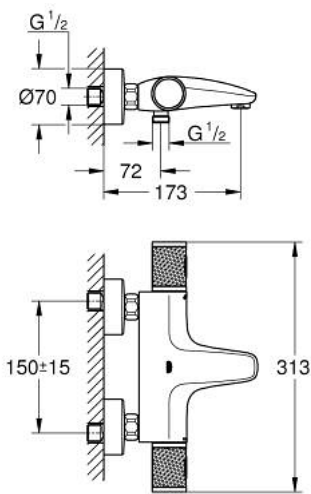

34 830 DC0 GROHTHERM 1000 PERFORMANCE BATH SAFETY MIXER

PRODUCT DESCRIPTION

- Colour: supersteel
- wall mounted
- GROHE CoolTouch safety housing
- GROHE LongLife finish
- GROHE SafeStop - safety button at 38°C
- GROHE SafeStop Plus - optional temperature limiter at 43°C included
- GROHE TurboStat - compact cartridge with wax thermoelement
- GROHE ProGrip - with knurled structure
- integrated stop valve
- GROHE AquaDimmer with multiple function:
- FlowControl Button - One-button switch to full water flow
- flow control
- diverter: bath/shower
- shower bottom outlet 1/2"
- mousseur
- built-in non-return valves
- dirt strainers
- protected against backflow
- S-unions
- metal rosette

34 830 DC0 GROHTHERM 1000 PERFORMANCE BATH SAFETY MIXER

SPARE PARTS, February 2025 – now

- 1: GRT 1000 Perf shut-off handle aquadimmer (Spare part-nr. 136066DC00)
 - 2: Stop (Spare part-nr. 47977000)
 - 3: Aquadimmer (Spare part-nr. 12433000)
 - 4: Water flow (Spare part-nr. 47751000)
 - 5: GRT 1000 Performance (Spare part-nr. 136067DC00)
 - 6: Fitting ring (Spare part-nr. 47743000)
 - 7: Thermostatic compact cartridge 1/2" (Spare part-nr. 47439000)
 - 8: Race (Spare part-nr. 47975000)
 - 9: Mousseur (Spare part-nr. 13952DC0)
 - 10: Non-return valve (Spare part-nr. 08565000)
 - 11: Non-return valve (Spare part-nr. 47189DC0)
 - 11.1: Dirt strainer (Spare part-nr. 0726400M)
 - 11.2: Non-return valve (Spare part-nr. 08565000)
 - 11.3: O-ring $\varnothing 17 \times \varnothing 2$ (Spare part-nr. 0305500M)
 - 12: S-union (Spare part-nr. 12662DC0)
 - 13: Extension 3/4", 20 mm (Spare part-nr. 0713000M)*
 - 14: Special spanner (Spare part-nr. 19377000)*
 - 15: Socket Spanner (Spare part-nr. 19332000)*
 - 16: GROHE TurboStat cartridge 1/2" (Spare part-nr. 47175000)*
- * Optional accessories