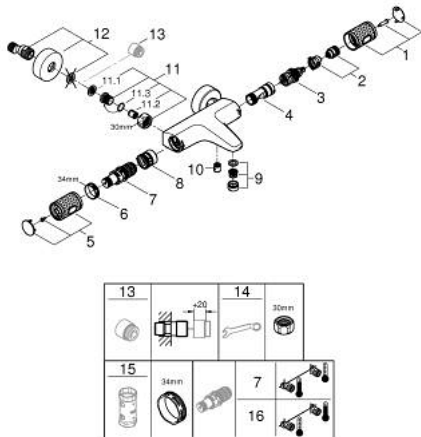

### PRODUCT DESCRIPTION

- Colour: supersteel
- wall mounted
- GROHE CoolTouch safety housing
- GROHE LongLife finish
- GROHE SafeStop - safety button at 38°C
- GROHE SafeStop Plus - optional temperature limiter at 43°C included
- GROHE TurboStat - compact cartridge with wax thermoelement
- GROHE ProGrip - with knurl structure
- integrated stop valve
- GROHE AquaDimmer with multiple function:
  - integrated GROHE EcoButton
  - flow control
  - diverter: bath/shower
  - shower bottom outlet 1/2"
  - mousseur
  - built-in non-return valves
  - dirt strainers
  - protected against backflow
  - S-unions
  - metal rosette

### SPARE PARTS, February 2025 – now

- 1: GRT 1000 Perf shut-off handle aquadimmer (Spare part-nr. 136066DC00)
  - 2: Stop (Spare part-nr. 47977000)
  - 3: Aquadimmer (Spare part-nr. 12433000)
  - 4: Water flow (Spare part-nr. 47751000)
  - 5: GRT 1000 Performance (Spare part-nr. 136067DC00)
  - 6: Fitting ring (Spare part-nr. 47743000)
  - 7: Thermostatic compact cartridge 1/2" (Spare part-nr. 47439000)
  - 8: Race (Spare part-nr. 47975000)
  - 9: Mousseur (Spare part-nr. 13952DC0)
  - 10: Non-return valve (Spare part-nr. 08565000)
  - 11: Non-return valve (Spare part-nr. 47189DC0)
  - 11.1: Dirt strainer (Spare part-nr. 0726400M)
  - 11.2: Non-return valve (Spare part-nr. 08565000)
  - 11.3: O-ring  $\varnothing 17 \times \varnothing 2$  (Spare part-nr. 0305500M)
  - 12: S-union (Spare part-nr. 12662DC0)
  - 13: Extension 3/4", 20 mm (Spare part-nr. 0713000M)\*
  - 14: Special spanner (Spare part-nr. 19377000)\*
  - 15: Socket Spanner (Spare part-nr. 19332000)\*
  - 16: GROHE TurboStat cartridge 1/2" (Spare part-nr. 47175000)\*
- \* Optional accessories