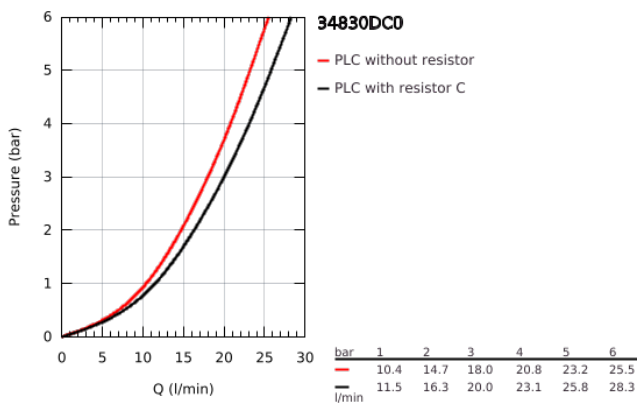

## 34 830 DC0 GROHTHERM 1000 PERFORMANCE BATH SAFETY MIXER

### PRODUCT DESCRIPTION

- Colour: supersteel
- wall mounted
- GROHE CoolTouch safety housing
- GROHE LongLife finish
- GROHE SafeStop - safety button at 38°C
- GROHE SafeStop Plus - optional temperature limiter at 43°C included
- GROHE TurboStat - compact cartridge with wax thermoelement
- GROHE ProGrip - with knurl structure
- integrated stop valve
- GROHE AquaDimmer with multiple function:
  - integrated GROHE EcoButton
  - flow control
  - diverter: bath/shower
  - shower bottom outlet 1/2"
  - mousseur
  - built-in non-return valves
  - dirt strainers
  - protected against backflow
  - S-unions
  - metal rosette