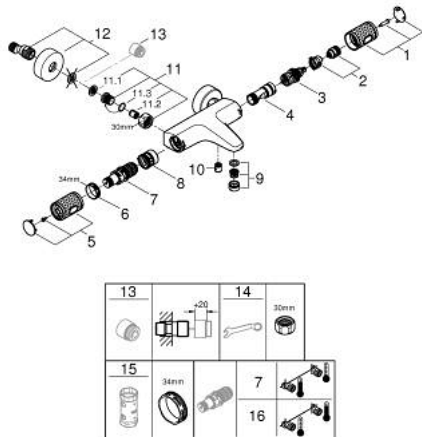

34 830 AL0 GROHTHERM 1000 PERFORMANCE BATH SAFETY MIXER

PRODUCT DESCRIPTION

- Colour: brushed hard graphite
- wall mounted
- GROHE CoolTouch safety housing
- GROHE LongLife finish
- GROHE SafeStop - safety button at 38°C
- GROHE SafeStop Plus - optional temperature limiter at 43°C included
- GROHE TurboStat - compact cartridge with wax thermoelement
- GROHE ProGrip - with knurled structure
- integrated stop valve
- GROHE AquaDimmer with multiple function:
- FlowControl Button - One-button switch to full water flow

- flow control

- diverter: bath/shower

- shower bottom outlet 1/2"
- mousseur
- built-in non-return valves
- dirt strainers
- protected against backflow
- S-unions
- metal rosette

34 830 AL0 GROHTHERM 1000 PERFORMANCE BATH SAFETY MIXER

SPARE PARTS, February 2025 – now

- 1: GRT 1000 Perf shut-off handle aquadimmer (Spare part-nr. 136066AL00)
 - 2: Stop (Spare part-nr. 47977000)
 - 3: Aquadimmer (Spare part-nr. 12433000)
 - 4: Water flow (Spare part-nr. 47751000)
 - 5: GRT 1000 Performance (Spare part-nr. 136067AL00)
 - 6: Fitting ring (Spare part-nr. 47743000)
 - 7: Thermostatic compact cartridge 1/2" (Spare part-nr. 47439000)
 - 8: Race (Spare part-nr. 47975000)
 - 9: Mousseur (Spare part-nr. 13952AL0)
 - 10: Non-return valve (Spare part-nr. 08565000)
 - 11: Non-return valve (Spare part-nr. 47189AL0)
 - 11.1: Dirt strainer (Spare part-nr. 0726400M)
 - 11.2: Non-return valve (Spare part-nr. 08565000)
 - 11.3: O-ring $\varnothing 17 \times \varnothing 2$ (Spare part-nr. 0305500M)
 - 12: S-union (Spare part-nr. 12662AL0)
 - 13: Extension 3/4", 20 mm (Spare part-nr. 0713000M)*
 - 14: Special spanner (Spare part-nr. 19377000)*
 - 15: Socket Spanner (Spare part-nr. 19332000)*
 - 16: GROHE TurboStat cartridge 1/2" (Spare part-nr. 47175000)*
- * Optional accessories