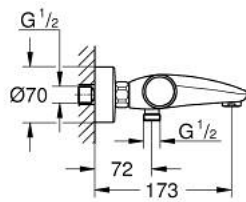

34 830 AL0 GROHTHERM 1000 PERFORMANCE BATH SAFETY MIXER

PRODUCT DESCRIPTION

- Colour: brushed hard graphite
- wall mounted
- GROHE CoolTouch safety housing
- GROHE LongLife finish
- GROHE SafeStop - safety button at 38°C
- GROHE SafeStop Plus - optional temperature limiter at 43°C included
- GROHE TurboStat - compact cartridge with wax thermoelement
- GROHE ProGrip - with knurl structure
- integrated stop valve
- GROHE AquaDimmer with multiple function:
 - integrated GROHE EcoButton
 - flow control
 - diverter: bath/shower
- shower bottom outlet 1/2"
- mousseur
- built-in non-return valves
- dirt strainers
- protected against backflow
- S-unions
- metal rosette

34 830 AL0 GROHTHERM 1000 PERFORMANCE BATH SAFETY MIXER

SPARE PARTS, February 2025 – now

- 1: GRT 1000 Perf shut-off handle aquadimmer (Spare part-nr. 136066AL00)
 - 2: Stop (Spare part-nr. 47977000)
 - 3: Aquadimmer (Spare part-nr. 12433000)
 - 4: Water flow (Spare part-nr. 47751000)
 - 5: GRT 1000 Performance (Spare part-nr. 136067AL00)
 - 6: Fitting ring (Spare part-nr. 47743000)
 - 7: Thermostatic compact cartridge 1/2" (Spare part-nr. 47439000)
 - 8: Race (Spare part-nr. 47975000)
 - 9: Mousseur (Spare part-nr. 13952AL0)
 - 10: Non-return valve (Spare part-nr. 08565000)
 - 11: Non-return valve (Spare part-nr. 47189AL0)
 - 11.1: Dirt strainer (Spare part-nr. 0726400M)
 - 11.2: Non-return valve (Spare part-nr. 08565000)
 - 11.3: O-ring $\varnothing 17 \times \varnothing 2$ (Spare part-nr. 0305500M)
 - 12: S-union (Spare part-nr. 12662AL0)
 - 13: Extension 3/4", 20 mm (Spare part-nr. 0713000M)*
 - 14: Special spanner (Spare part-nr. 19377000)*
 - 15: Socket Spanner (Spare part-nr. 19332000)*
 - 16: GROHE TurboStat cartridge 1/2" (Spare part-nr. 47175000)*
- * Optional accessories