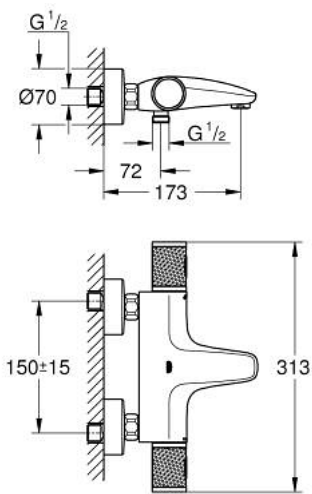

34 830 AL0 GROHTHERM 1000 PERFORMANCE BATH SAFETY MIXER

PRODUCT DESCRIPTION

- Colour: brushed hard graphite
- wall mounted
- GROHE CoolTouch safety housing
- GROHE LongLife finish
- GROHE SafeStop - safety button at 38°C
- GROHE SafeStop Plus - optional temperature limiter at 43°C included
- GROHE TurboStat - compact cartridge with wax thermoelement
- GROHE ProGrip - with knurled structure
- integrated stop valve
- GROHE AquaDimmer with multiple function:
- FlowControl Button - One-button switch to full water flow

- flow control

- diverter: bath/shower

- shower bottom outlet 1/2"
- mousseur
- built-in non-return valves
- dirt strainers
- protected against backflow
- S-unions
- metal rosette

34 830 AL0 GROHTHERM 1000 PERFORMANCE BATH SAFETY MIXER

SPARE PARTS, February 2025 – now

- 1: GRT 1000 Perf shut-off handle aquadimmer (Spare part-nr. 136066AL00)
 - 2: Stop (Spare part-nr. 47977000)
 - 3: Aquadimmer (Spare part-nr. 12433000)
 - 4: Water flow (Spare part-nr. 47751000)
 - 5: GRT 1000 Performance (Spare part-nr. 136067AL00)
 - 6: Fitting ring (Spare part-nr. 47743000)
 - 7: Thermostatic compact cartridge 1/2" (Spare part-nr. 47439000)
 - 8: Race (Spare part-nr. 47975000)
 - 9: Mousseur (Spare part-nr. 13952AL0)
 - 10: Non-return valve (Spare part-nr. 08565000)
 - 11: Non-return valve (Spare part-nr. 47189AL0)
 - 11.1: Dirt strainer (Spare part-nr. 0726400M)
 - 11.2: Non-return valve (Spare part-nr. 08565000)
 - 11.3: O-ring $\varnothing 17 \times \varnothing 2$ (Spare part-nr. 0305500M)
 - 12: S-union (Spare part-nr. 12662AL0)
 - 13: Extension 3/4", 20 mm (Spare part-nr. 0713000M)*
 - 14: Special spanner (Spare part-nr. 19377000)*
 - 15: Socket Spanner (Spare part-nr. 19332000)*
 - 16: GROHE TurboStat cartridge 1/2" (Spare part-nr. 47175000)*
- * Optional accessories