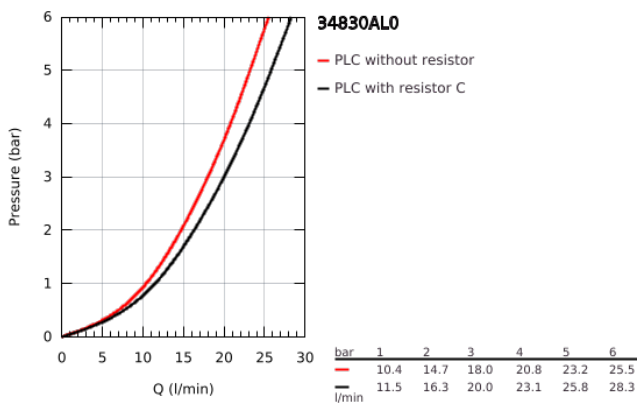

34 830 AL0 GROHTHERM 1000 PERFORMANCE BATH SAFETY MIXER

PRODUCT DESCRIPTION

- Colour: brushed hard graphite
- wall mounted
- GROHE CoolTouch safety housing
- GROHE LongLife finish
- GROHE SafeStop - safety button at 38°C
- GROHE SafeStop Plus - optional temperature limiter at 43°C included
- GROHE TurboStat - compact cartridge with wax thermoelement
- GROHE ProGrip - with knurl structure
- integrated stop valve
- GROHE AquaDimmer with multiple function:
 - integrated GROHE EcoButton
 - flow control
 - diverter: bath/shower
- shower bottom outlet 1/2"
- mousseur
- built-in non-return valves
- dirt strainers
- protected against backflow
- S-unions
- metal rosette

34 830 AL0 GROHTHERM 1000 PERFORMANCE BATH SAFETY MIXER

SPARE PARTS, February 2025 – now

- 1: GRT 1000 Perf shut-off handle aquadimmer (Spare part-nr. 136066AL00)
 - 2: Stop (Spare part-nr. 47977000)
 - 3: Aquadimmer (Spare part-nr. 12433000)
 - 4: Water flow (Spare part-nr. 47751000)
 - 5: GRT 1000 Performance (Spare part-nr. 136067AL00)
 - 6: Fitting ring (Spare part-nr. 47743000)
 - 7: Thermostatic compact cartridge 1/2" (Spare part-nr. 47439000)
 - 8: Race (Spare part-nr. 47975000)
 - 9: Mousseur (Spare part-nr. 13952AL0)
 - 10: Non-return valve (Spare part-nr. 08565000)
 - 11: Non-return valve (Spare part-nr. 47189AL0)
 - 11.1: Dirt strainer (Spare part-nr. 0726400M)
 - 11.2: Non-return valve (Spare part-nr. 08565000)
 - 11.3: O-ring $\varnothing 17 \times \varnothing 2$ (Spare part-nr. 0305500M)
 - 12: S-union (Spare part-nr. 12662AL0)
 - 13: Extension 3/4", 20 mm (Spare part-nr. 0713000M)*
 - 14: Special spanner (Spare part-nr. 19377000)*
 - 15: Socket Spanner (Spare part-nr. 19332000)*
 - 16: GROHE TurboStat cartridge 1/2" (Spare part-nr. 47175000)*
- * Optional accessories