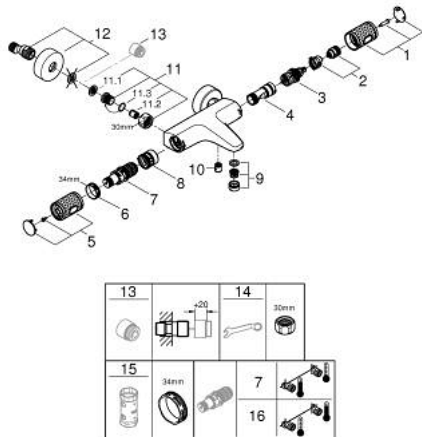

34 830 AL0 GROHTHERM 1000 PERFORMANCE BATH SAFETY MIXER

PRODUCT DESCRIPTION

- Colour: brushed hard graphite
- wall mounted
- GROHE CoolTouch safety housing
- GROHE LongLife finish
- GROHE SafeStop - safety button at 38°C
- GROHE SafeStop Plus - optional temperature limiter at 43°C included
- GROHE TurboStat - compact cartridge with wax thermoelement
- GROHE ProGrip - with knurl structure
- integrated stop valve
- GROHE AquaDimmer with multiple function:
 - integrated GROHE EcoButton
 - flow control
 - diverter: bath/shower
- shower bottom outlet 1/2"
- mousseur
- built-in non-return valves
- dirt strainers
- protected against backflow
- S-unions
- metal rosette

34 830 AL0 GROHTHERM 1000 PERFORMANCE BATH SAFETY MIXER

SPARE PARTS, February 2025 – now

- 1: GRT 1000 Perf shut-off handle aquadimmer (Spare part-nr. 136066AL00)
 - 2: Stop (Spare part-nr. 47977000)
 - 3: Aquadimmer (Spare part-nr. 12433000)
 - 4: Water flow (Spare part-nr. 47751000)
 - 5: GRT 1000 Performance (Spare part-nr. 136067AL00)
 - 6: Fitting ring (Spare part-nr. 47743000)
 - 7: Thermostatic compact cartridge 1/2" (Spare part-nr. 47439000)
 - 8: Race (Spare part-nr. 47975000)
 - 9: Mousseur (Spare part-nr. 13952AL0)
 - 10: Non-return valve (Spare part-nr. 08565000)
 - 11: Non-return valve (Spare part-nr. 47189AL0)
 - 11.1: Dirt strainer (Spare part-nr. 0726400M)
 - 11.2: Non-return valve (Spare part-nr. 08565000)
 - 11.3: O-ring $\varnothing 17 \times \varnothing 2$ (Spare part-nr. 0305500M)
 - 12: S-union (Spare part-nr. 12662AL0)
 - 13: Extension 3/4", 20 mm (Spare part-nr. 0713000M)*
 - 14: Special spanner (Spare part-nr. 19377000)*
 - 15: Socket Spanner (Spare part-nr. 19332000)*
 - 16: GROHE TurboStat cartridge 1/2" (Spare part-nr. 47175000)*
- * Optional accessories