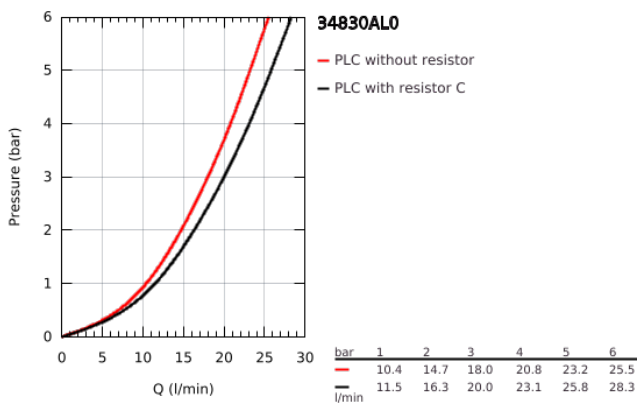

34 830 AL0 GROHTHERM 1000 PERFORMANCE BATH SAFETY MIXER

PRODUCT DESCRIPTION

- Colour: brushed hard graphite
- wall mounted
- GROHE CoolTouch safety housing
- GROHE LongLife finish
- GROHE SafeStop - safety button at 38°C
- GROHE SafeStop Plus - optional temperature limiter at 43°C included
- GROHE TurboStat - compact cartridge with wax thermoelement
- GROHE ProGrip - with knurled structure
- integrated stop valve
- GROHE AquaDimmer with multiple function:
- FlowControl Button - One-button switch to full water flow

- flow control

- diverter: bath/shower

- shower bottom outlet 1/2"
- mousseur
- built-in non-return valves
- dirt strainers
- protected against backflow
- S-unions
- metal rosette

34 830 AL0 GROHTHERM 1000 PERFORMANCE BATH SAFETY MIXER