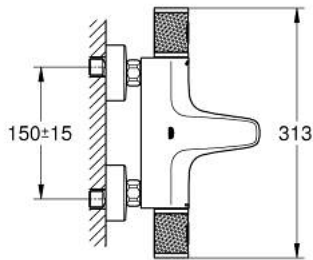

34 830 AL0 GROHTHERM 1000 PERFORMANCE BATH SAFETY MIXER

PRODUCT DESCRIPTION

- Colour: brushed hard graphite
- wall mounted
- GROHE CoolTouch safety housing
- GROHE LongLife finish
- GROHE SafeStop - safety button at 38°C
- GROHE SafeStop Plus - optional temperature limiter at 43°C included
- GROHE TurboStat - compact cartridge with wax thermoelement
- GROHE ProGrip - with knurl structure
- integrated stop valve
- GROHE AquaDimmer with multiple function:
 - integrated GROHE EcoButton
 - flow control
 - diverter: bath/shower
- shower bottom outlet 1/2"
- mousseur
- built-in non-return valves
- dirt strainers
- protected against backflow
- S-unions
- metal rosette

34 830 AL0 GROHTHERM 1000 PERFORMANCE BATH SAFETY MIXER

SPARE PARTS, February 2025 – now

- 1: GRT 1000 Perf shut-off handle aquadimmer (Spare part-nr. 136066AL00)
 - 2: Stop (Spare part-nr. 47977000)
 - 3: Aquadimmer (Spare part-nr. 12433000)
 - 4: Water flow (Spare part-nr. 47751000)
 - 5: GRT 1000 Performance (Spare part-nr. 136067AL00)
 - 6: Fitting ring (Spare part-nr. 47743000)
 - 7: Thermostatic compact cartridge 1/2" (Spare part-nr. 47439000)
 - 8: Race (Spare part-nr. 47975000)
 - 9: Mousseur (Spare part-nr. 13952AL0)
 - 10: Non-return valve (Spare part-nr. 08565000)
 - 11: Non-return valve (Spare part-nr. 47189AL0)
 - 11.1: Dirt strainer (Spare part-nr. 0726400M)
 - 11.2: Non-return valve (Spare part-nr. 08565000)
 - 11.3: O-ring $\varnothing 17 \times \varnothing 2$ (Spare part-nr. 0305500M)
 - 12: S-union (Spare part-nr. 12662AL0)
 - 13: Extension 3/4", 20 mm (Spare part-nr. 0713000M)*
 - 14: Special spanner (Spare part-nr. 19377000)*
 - 15: Socket Spanner (Spare part-nr. 19332000)*
 - 16: GROHE TurboStat cartridge 1/2" (Spare part-nr. 47175000)*
- * Optional accessories